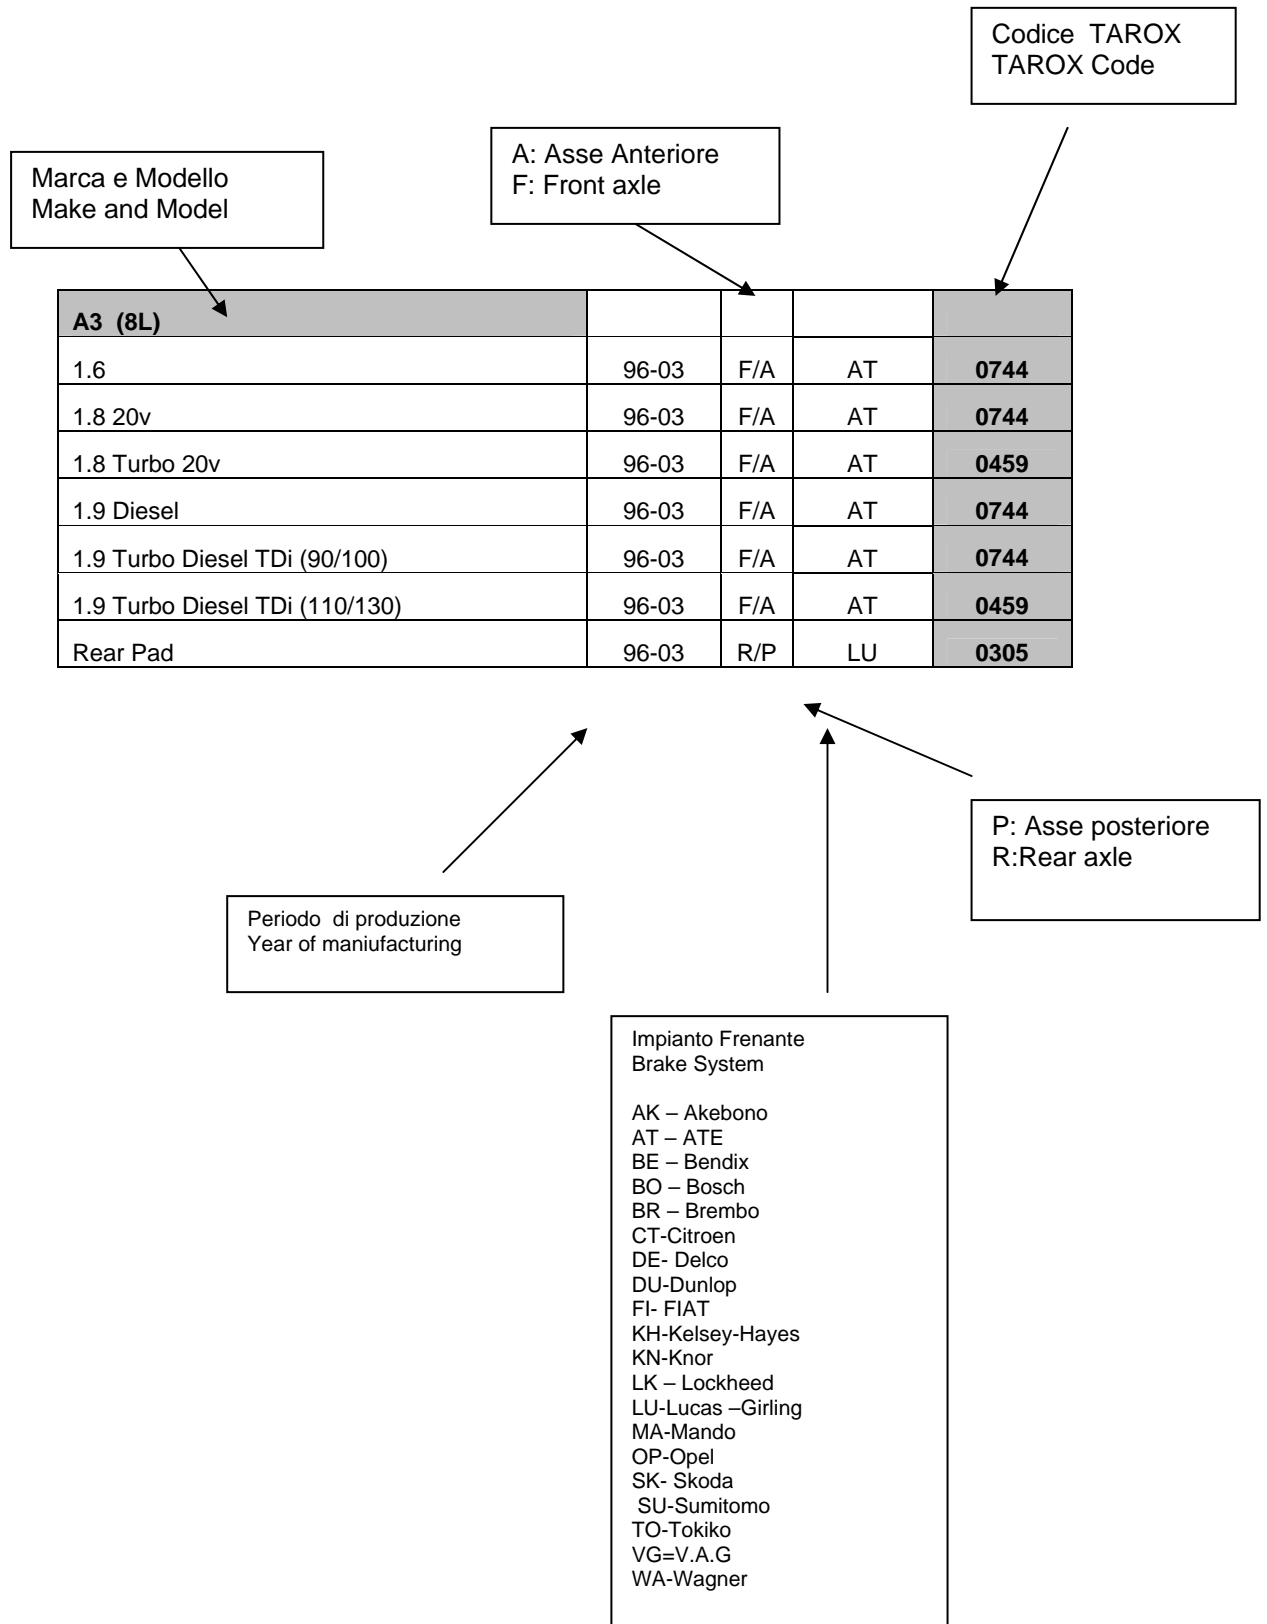

Guida alla Lettura/ How to read the catalogue

ALFA ROMEO	Year	F/R	Sys	
Alfasud (901/904)				
1.2 (4 bolts)	71-82	F	AT	0099
1.2	82-87	F	AT	0099
1.3 (4 bolts)	71-82	F	AT	0099
1.3	82-87	F	AT	0099
1.5 (4 bolts)	71-82	F	AT	0099
1.5	82-87	F	AT	0099
Rear Disc	72-87	R	AT	0100
Alfetta (116)				
1.6	72-5/83	F	AT	0097
1.6	6/83-9/84	F	AT	0181
1.6	10/84-8/87	F	AT	0225
1.8	72-5/83	F	AT	0097
1.8	6/83-9/84	F	AT	0181
1.8	10/84-8/87	F	AT	0225
2.0	72-5/83	F	AT	0097
2.0	6/83-9/84	F	AT	0181
2.0	10/84-8/87	F	AT	0225
Rear disc (non TD)	72-5/83	R	AT	0098
Rear disc (non TD)	6/83-87	R	AT	0182
2.0 TD	80-86	F	AT	0097
2.0 TD Rear Disc	80-86	R	AT	0098
2.4 TD	80-86	F	AT	0181
2.4 TD Rear Disc	80-86	R	AT	0182
Arna (920)				
1.2	86-87	F	AT	0230
1.2	86-87	F	BE	0229
1.3	86-87	F	AT	0230
1.3	86-87	F	BE	0229
1.5	86-87	F	AT	0230
1.5	86-87	F	BE	0229
AR6				
1.9 Diesel (Fitted Solid Disc)	85-90	F	LU	0167
2.4 Diesel (Fitted Solid Disc)	85-86	F	LU	0167
2.4 TD (Fitted Solid Disc)	86-90	F	LU	0167
2.5 Diesel (Fitted Solid Disc)	86-90	F	LU	0167
Brera				
2.2 JTS	9/05->	F	BR	0162
2.2 JTS Rear Disc		R	LU	0159
2.4 JTDM	2/06	F	BR	2603
2.4 JTDM Rear Disc		R	LU	0159
3.2 JTS Q4	12/05->	F	BR	2603
3.2 JTS Q4 Rear Disc		R	LU	0159
GT				
1.8 JTS 16v	04 ->	F	AT	0732
1.9 TD JTD	04 ->	F	AT	0732
2.0 JTS 16v	04 ->	F	AT	0732
GTA 3.2 V6 24v	04 ->	F	BR	2603
Rear Disc	04 ->	R	LU	0776
GTV (116) (76-88)				
2.0	76-78	F	AT	0097
2.0	9/78-87	F	AT	0181
2.0 Rear Disc	9/78-87	R	AT	0182
2.0 Turbo	78-81	F	BR	0225
2.0 Turbo Rear Disc	78-81	R	AT	0182