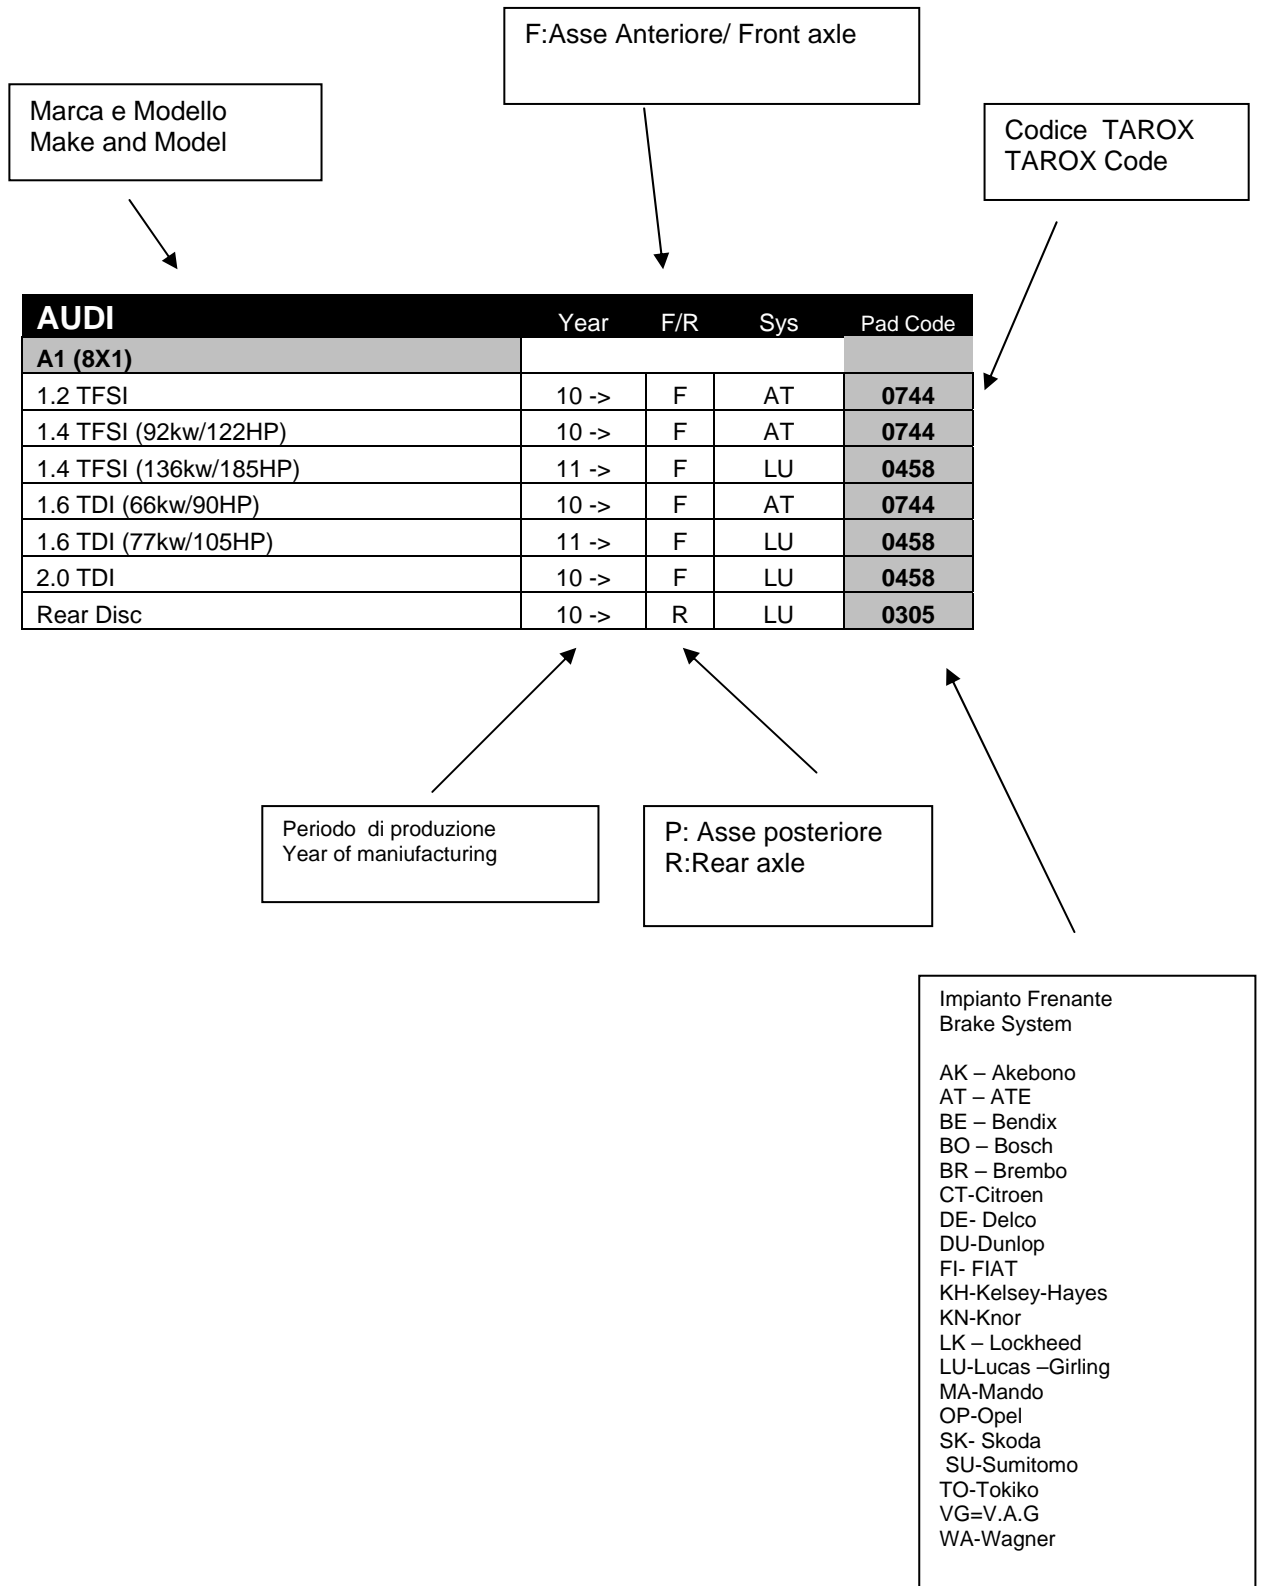

Guida alla Lettura/ How to read the catalogue

AUDI	Year	F/R	Sys	
A1 (8X1)				
1.2 TFSI	10 ->	F	AT	0744
1.4 TFSI (92kw/122HP)	10 ->	F	AT	0744
1.4 TFSI (136kw/185HP)	11 ->	F	LU	0458
1.6 TDI (66kw/90HP)	10 ->	F	AT	0744
1.6 TDI (77kw/105HP)	11 ->	F	LU	0458
2.0 TDI	10 ->	F	LU	0458
Rear Disc	10 ->	R	LU	0305
A2 (8Z)				
1.2 TDi	01 ->	F	KH	0743
1.4 16v	00 ->	F	AT	0744
1.4 TDi	00 ->	F	AT	0744
1.6 FSi	02 ->	F	AT	0744
Rear Disc	02 ->	R	LU	0305
A3 (8L)				
1.6	96-03	F	AT	0744
1.8 20v	96-03	F	AT	0744
1.8 Turbo 20v	96-03	F	AT	0459
1.9 Diesel	96-03	F	AT	0744
1.9 Turbo Diesel TDi (90/110)	96-03	F	AT	0744
1.9 Turbo Diesel TDi (130/150)	96-03	F	AT	0459
Rear Disc	96-03	R	LU	0305
A3 quattro (8L)				
1.8 20v	98-03	F	AT	0459
1.8 Turbo 20v	98-03	F	AT	0459
1.9 TDi (130hp)	00-03	F	AT	0459
S3 1.8 Turbo 20v	98-03	F	AT	0459
Rear Disc (except S3)	98-03	R	LU	0305
Rear Disc (S3)	98-03	R	LU	0305
A3 (8P)				
1.2 TSI 77kw PR Code:1ZF/1ZM	10-12	F	AT	0744-S
1.4 TFSi 92KW PR Code 1ZF/1ZM	10-12	F	AT	0744-S
1.4 TFSi 92KW PR Code 1ZE/1ZP	07-12	F	AT	0471V
1.6 75KW PR Code 1ZF/1ZM	03-12	F	AT	0744-S
1.6 75KW PR Code 1ZE/1ZP	03-12	F	AT	0471V
1.6 16v FSi 85kw PR Code 1ZF/1ZM	03-12	F	AT	0744-S
1.6 16v FSi 85kw PR Code 1ZE/1ZP	03-12	F	AT	0471V
1.6 TDI 66/77kw PR Code 1ZF/1ZM	09-12	F	AT	0744-S
1.6 TDI 66/77kw PR Code 1ZE/1ZP	09-12	F	AT	0471V
1.8T 110kw PR Code 1ZE/1ZP	06-12	F	AT	0471V
1.8 TFSi 118KW PR Code 1ZE/1ZP	06-12	F	AT	0471V
1.9 TDI 77kw PR Code 1ZF/1ZM	03-12	F	AT	0744-S
1.9 TDI 77kw PR Code 1ZE/1ZP	03-12	F	AT	0471V
1.9 TDI 77kw PR Code 1ZD/1LJ	03-12	F	AT	0471V
2.0 120kw PR Code 1ZE/1ZP	06-12	F	AT	0471V
2.0 FSi 110kw PR Code 1ZE/1ZP	03-12	F	AT	0471V
2.0 TDi 100/103kw PR Code 1ZE/1ZP	06-12	F	AT	0471V
2.0 TDI 120/125kw PR Code 1ZD/1LJ	06-12	F	AT	0471V
2.0 TDi 16V 103kw PR Code 1ZE/1ZP	03-12	F	AT	0471V
2.0 16V TFSi 147kw PR Code 1ZD/1LJ	04-12	F	AT	0471V
Rear disc PR code 1KD/1KQ	03-12	R	LU	0473
Rear disc PR code 1KE	03-12	R	LU	0473
Rear disc PR code 1KS	03-12	R	LU	0499
Rear Disc PR code 1KZ	03 ->	R	LU	0473
A3 quattro (8P)