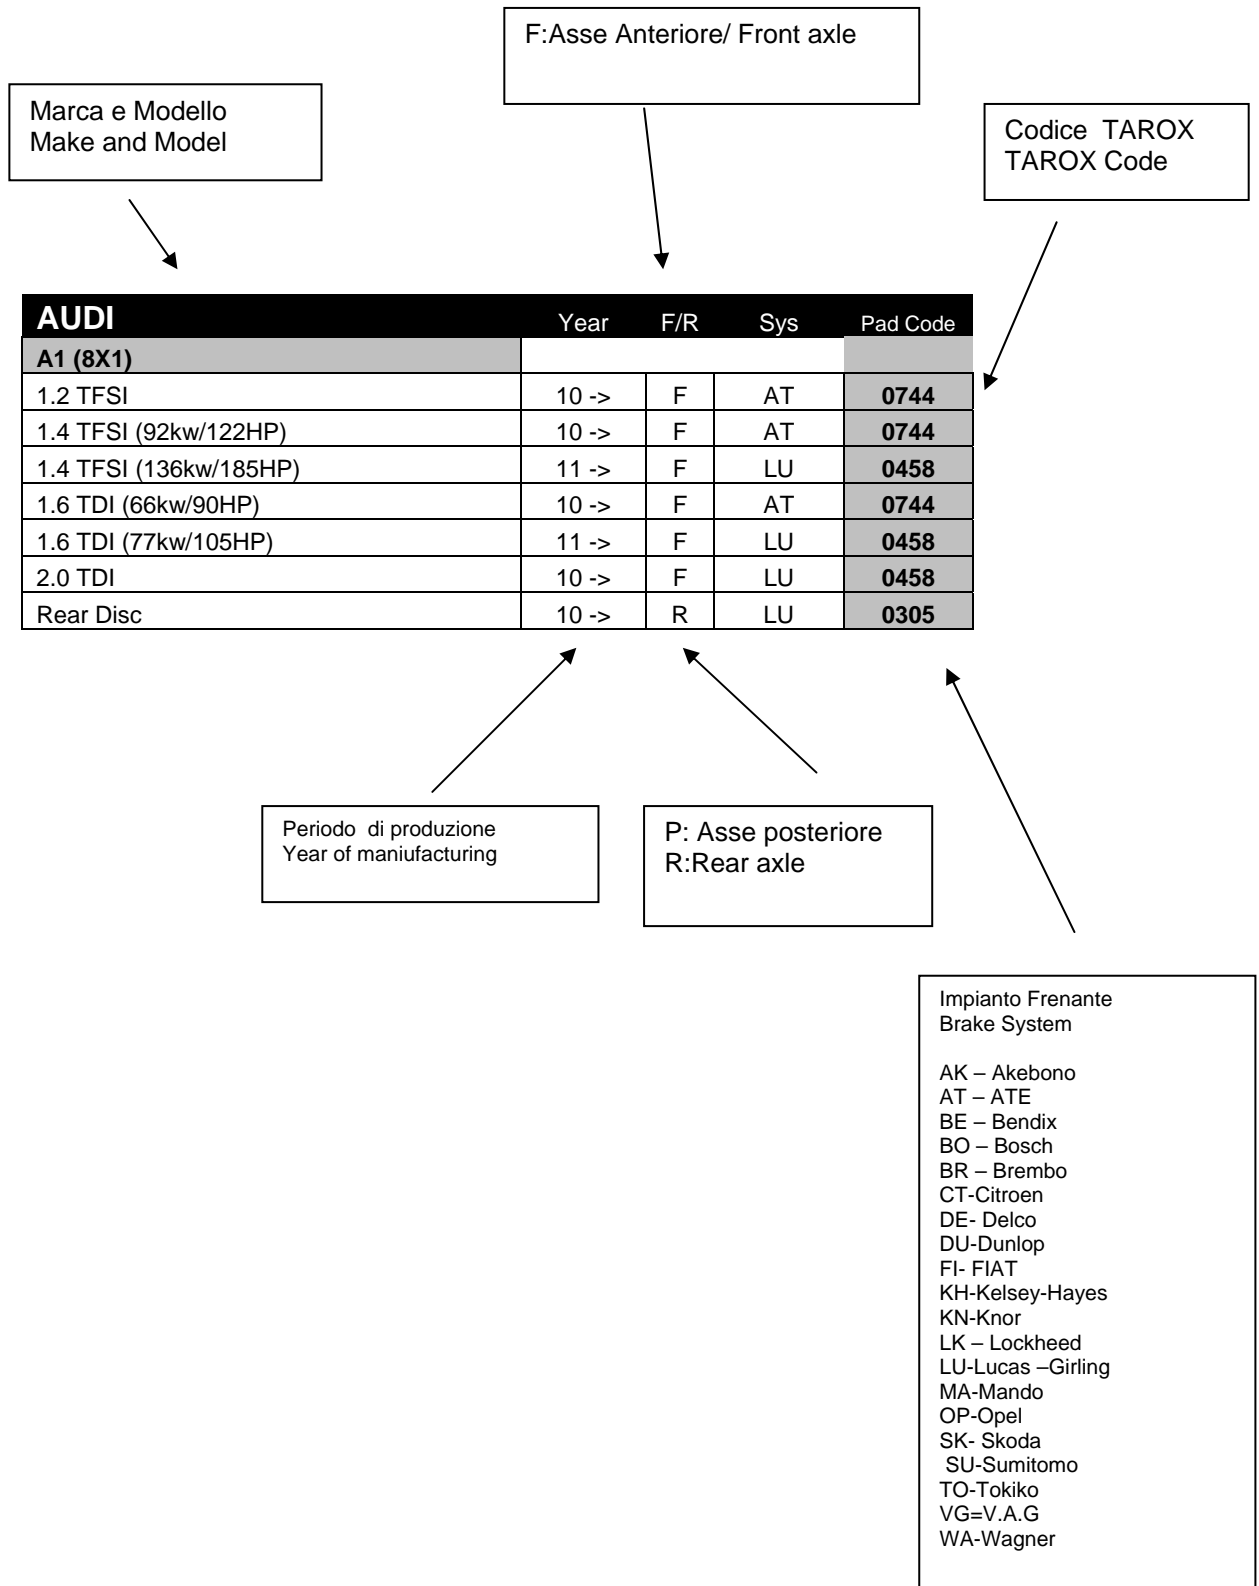

Guida alla Lettura/ How to read the catalogue