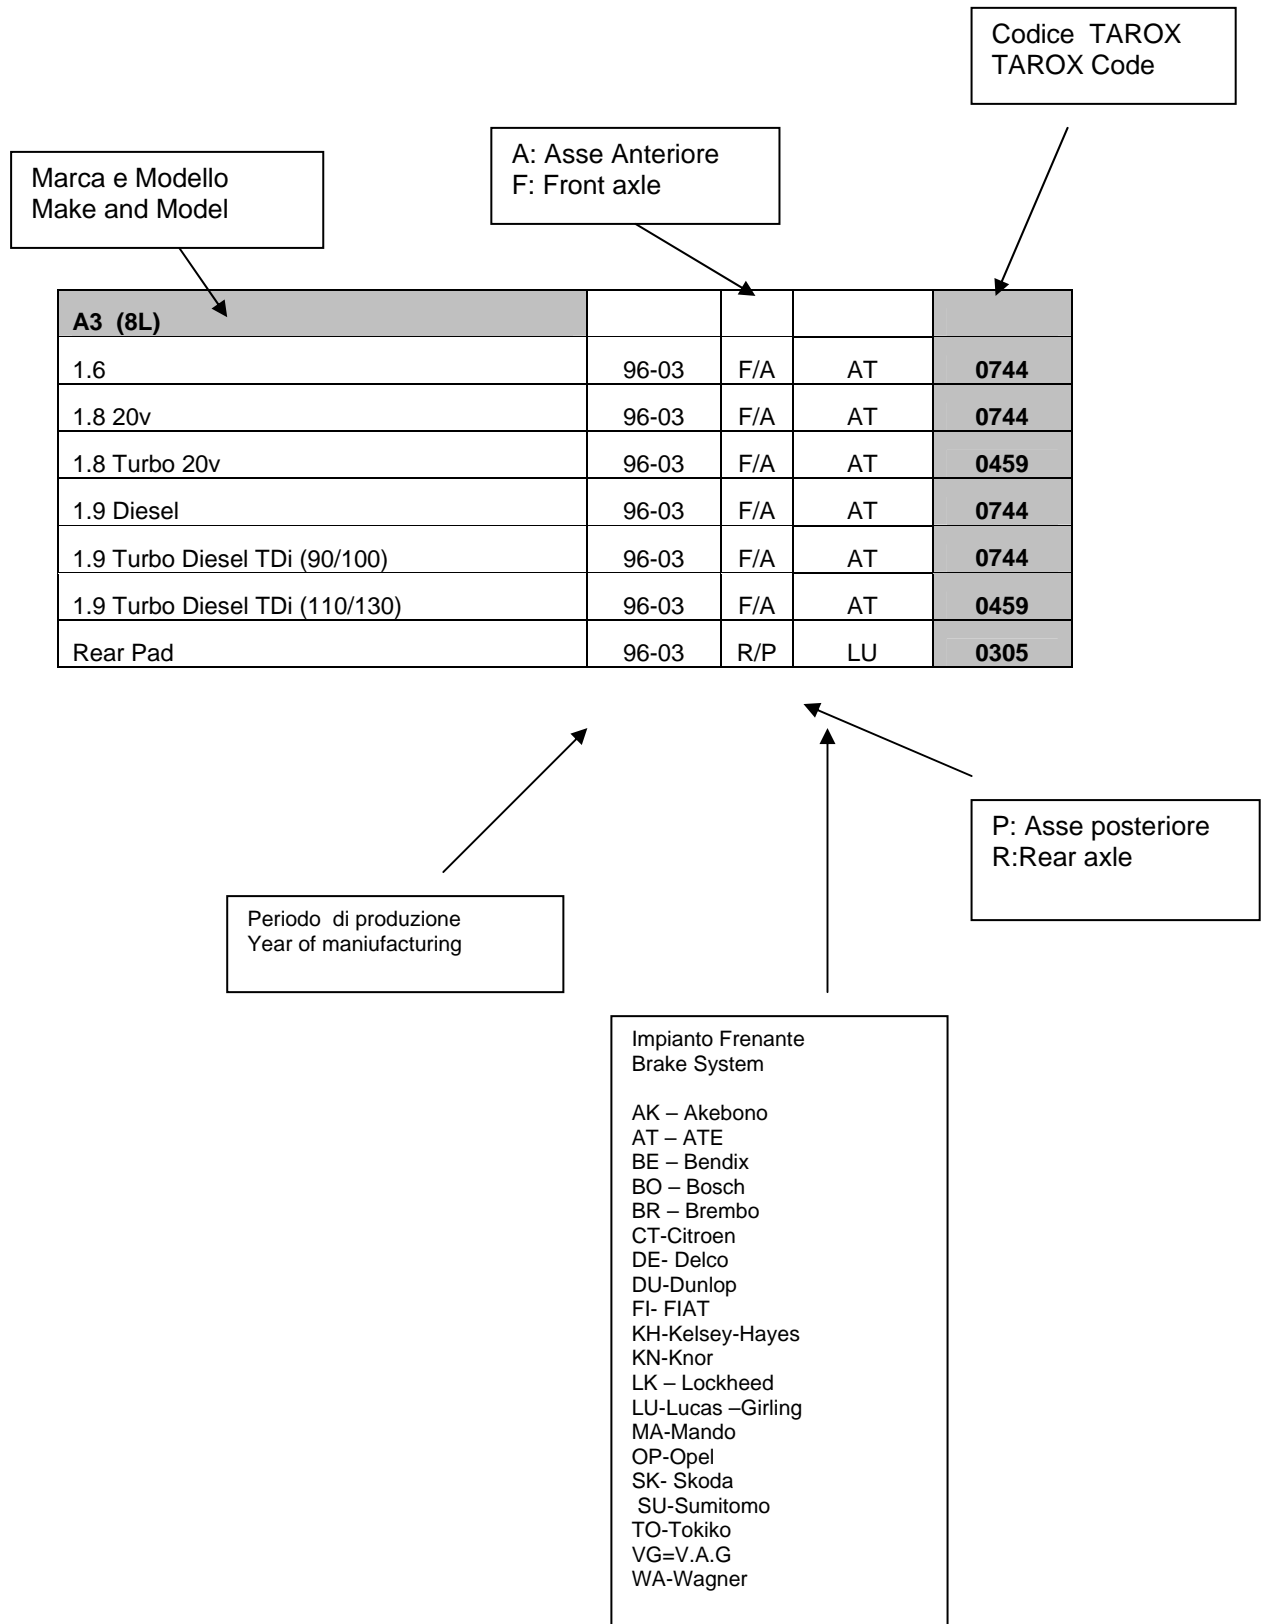

Guida alla Lettura/ How to read the catalogue

| CHRYSLER (USA) | Year | F/R | Sys | Pad Code |
|--------------------------------|-------|-----|-----|----------|
| Comanche | | | | |
| All Models | 86-89 | F | | TBA |
| Crossfire | | | | |
| 3.2 V6 | 03 -> | F | AT | 1754 |
| 3.2 V6 Rear Disc | 03 -> | R | AT | 1776 |
| Grand Voyager (->95) | | | | |
| 2.5 | 91-95 | F | KH | T.B.A |
| 2.5 TD | 92-95 | F | KH | T.B.A |
| 3.3 V6 | 89-90 | F | KH | T.B.A |
| 3.3 V6 | 91-95 | F | KH | T.B.A |
| Grand Voyager (95-01) | | | | |
| 2.5 TD | 95-01 | F | KH | 5034 |
| 3.3 V6 | 95-01 | F | KH | 5034 |
| 3.8 V6 | 96-01 | F | KH | 5034 |
| Grand Voyager (01->) | | | | |
| 2.4 16v (Non ABS) | 01 -> | F | LU | 4936 |
| 2.4 16v (ABS) | 01 -> | F | AT | 5030 |
| 2.5 Turbo Diesel CRD (Non ABS) | 01 -> | F | LU | 4936 |
| 2.5 Turbo Diesel CRD (ABS) | 01 -> | F | AT | 5030 |
| 3.3 V6 (Non ABS) | 01 -> | F | LU | 4936 |
| 3.3 V6 (ABS) | 01 -> | F | AT | 5030 |
| Rear Disc | 01 -> | R | KH | 5131 |
| PT Cruiser | | | | |
| 1.6 | 01 -> | F | LU | 5028 |
| 2.0 | 00 -> | F | LU | 5028 |
| 2.2 Turbo Diesel CRD | 02 -> | F | LU | 5028 |
| 2.4 | 00 -> | F | LU | 5028 |
| Rear Disc | 00 -> | R | KH | 5027 |
| Sebring (Cabriolet) | | | | |
| 2.7 V6 24v | 01 -> | F | | TBA |
| 2.7 V6 24v Rear Disc | 01 -> | R | | TBA |
| Voyager (->95) | | | | |
| 2.5 (14" Wheels) | 88-89 | F | KH | 5029 |
| 2.5 (15" Wheels) | 88-90 | F | KH | T.B.A |
| 2.5 | 91-95 | F | KH | T.B.A |
| 2.5 Diesel | 92-95 | F | KH | T.B.A |
| 2.5 TD | 92-95 | F | KH | T.B.A |
| 3.0 (14" Wheels) | 88-89 | F | KH | 5029 |
| 3.0 (15" Wheels) | 88-90 | F | KH | T.B.A |
| 3.0 | 91-95 | F | KH | T.B.A |
| 3.3 V6 2WD/4WD | 90-95 | F | KH | T.B.A |
| Voyager (95-01) | | | | |
| 2.0 16v | 95-01 | F | KH | 5034 |
| 2.4 16v | 95-01 | F | KH | 5034 |
| 2.5 | 95-01 | F | KH | 5034 |
| 2.5 Diesel | 95-01 | F | KH | 5034 |
| 2.5 TD | 95-01 | F | KH | 5034 |
| 3.0 | 95-01 | F | KH | 5034 |
| 3.3 V6 2WD/4WD | 95-01 | F | KH | 5034 |
| 3.8 V6 | 96-01 | F | KH | 5034 |
| Rear Disc | 01 -> | R | KH | T.B.A |
| Voyager (01->) | | | | |
| 2.0 16v (Non ABS) | 01 -> | F | LU | 4936 |
| 2.0 16v (ABS) | 01 -> | F | AT | 5030 |