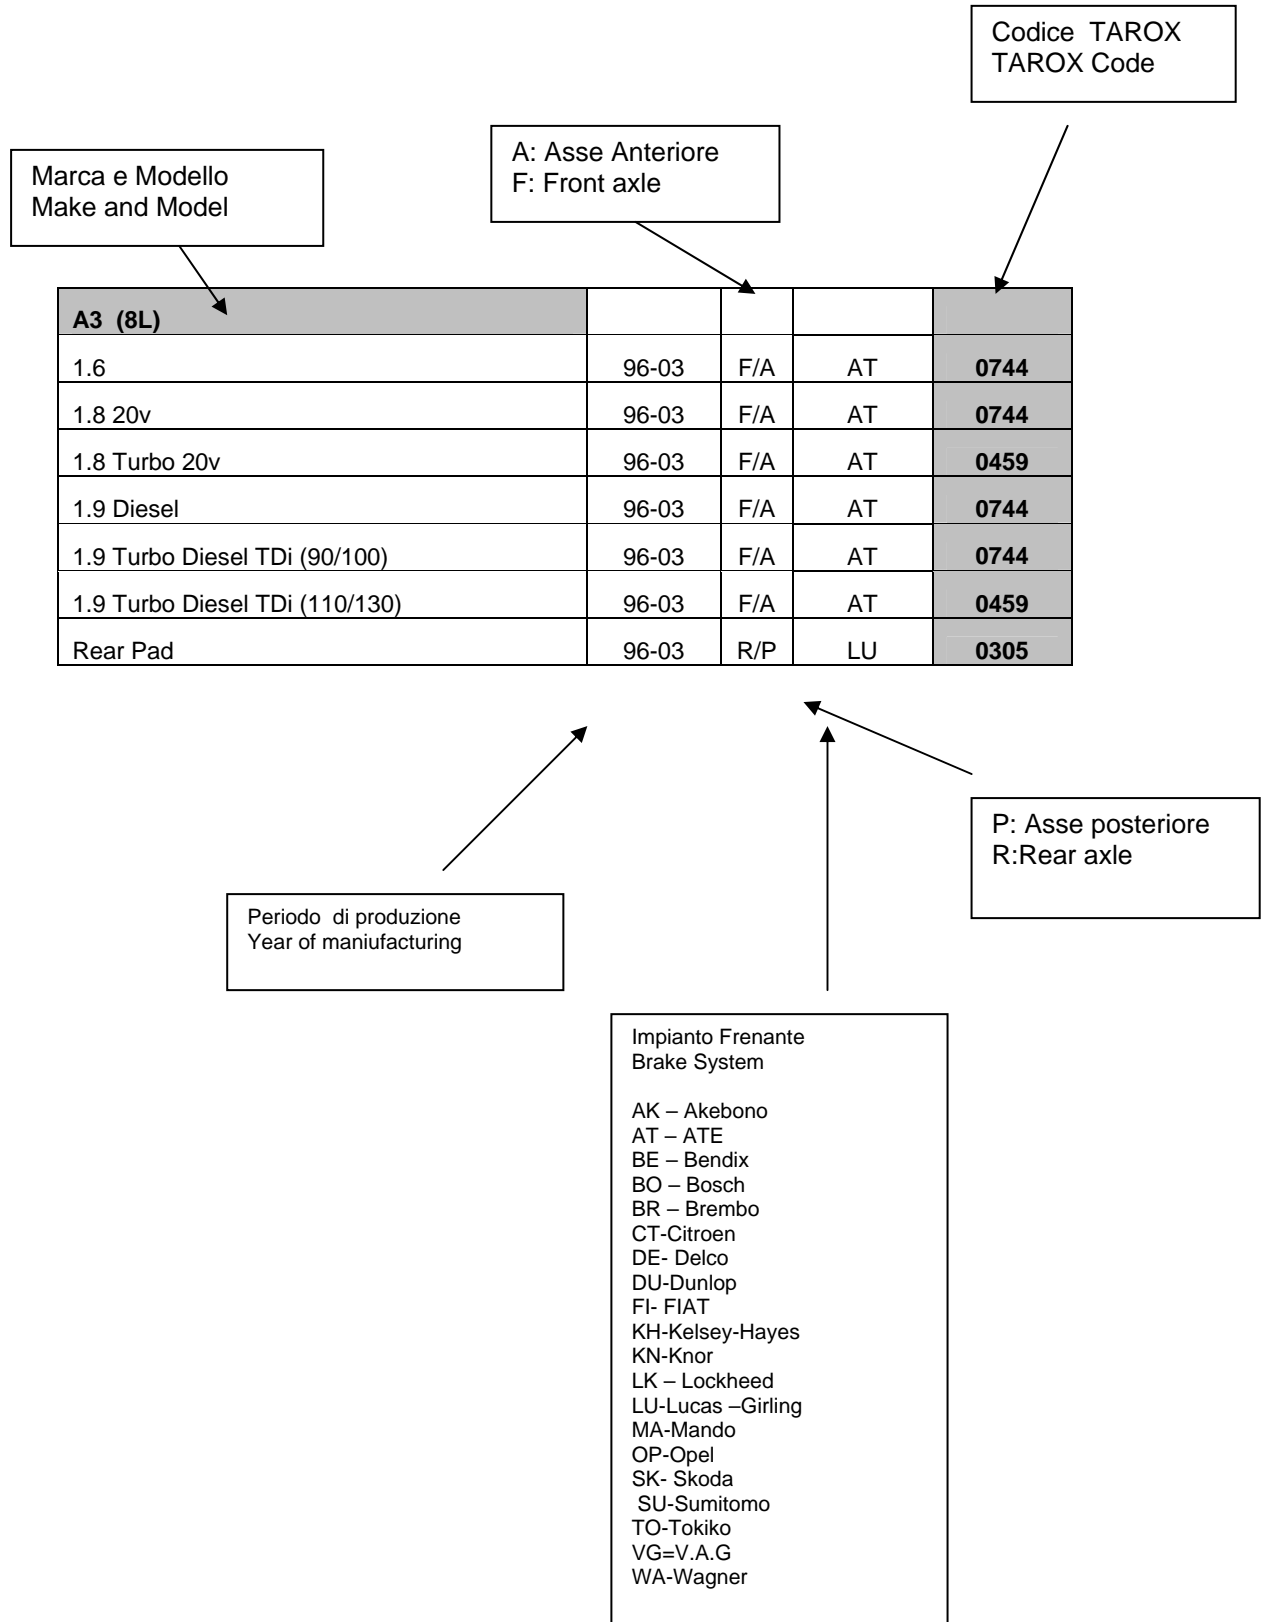

Guida alla Lettura/ How to read the catalogue

FIAT	Year	F/R	Sys	Pad Code
Barchetta (183)				
1.8 16v	94 -7/97	F	LU	0176
1.8 16v Rear Disc	94 -7/97	R	LU	0276
1.8 16v	7/97-	F	AT	0731
1.8 16v Rear Disc	7/97-	R	LU	0277
Brava/Bravo (182)				
1.2 16v	98-01	F	AT	0730
1.4 12v	95-99	F	AT	0730
1.6 16v (Manual Gearbox)	95-01	F	AT	0730
1.6 16v (Automatic Gearbox)	95-01	F	AT	0731
1.8 16v	95-01	F	AT	0731
1.9 Diesel	95-01	F	AT	0730
1.9 TD (75) (Solid Disc)	95-01	F	AT	0730
1.9 TD (100) (Vented Disc)	95-99	F	AT	0731
1.9 JTD (105) (Vented Disc)	99-01	F	AT	0731
HGT 2.0 20v	95-01	F	AT	0732
Rear Disc	95-01	R	LU	0277
Bravo 07-				
1.4 16v	07-	F	BO	6756
1.4 16v Turbo 88kw	07-	F	BO	6774
1.4 16v Turbo 110kw	07-	F	BO	6758
1.9 MJ 66kw	07-	F	BO	6774
1.9 MJ 88kw	07-	F	BO	6774
1.9 MJ 110kw	07-	F	BO	6758
2.0 MJ	07-	F	BO	6758
Rear Disc	07-	R	BO	6780
Cinquecento (170)				
700	92-98	F	BE	1810
900	92-98	F	BE	1810
1.1 Sporting	94-98	F	BE	1810
Coupe (175)				
1.8 16v	96-01	F	AT	0732
2.0 16v	94-6/95	F	LU	0279
2.0 16v	6/95-96	F	AT	0732
2.0 20v	96-01	F	BR	0331
2.0 Turbo 16v	94-6/95	F	LU	0279
2.0 Turbo 16v	6/95-96	F	AT	0732
2.0 Turbo 20v	96-01	F	BR	0331
Rear Disc	94-01	R	LU	0277
Croma (154A)				
1.6 (Non ABS)	85-89	F	LU	0266
1.6 (ABS)	85-89	F	LU	0266
1.6 (Non ABS)	89-93	F	LU	0284
1.6 (ABS)	89-93	F	LU	0284
1.9 TD (Non ABS)	88-92	F	LU	0284
1.9 TD (ABS)	88-92	F	LU	0284
2.0 CHT	86-93	F	LU	0266
2.0 Injection (Non ABS)	86-93	F	LU	0266
2.0 Injection (ABS)	86-7/89	F	LU	0266
2.0 ie (Non ABS)	7/89-93	F	LU	0284
2.0 ie (ABS)	7/89-93	F	LU	0284
2.0 ie	93-96	F	LU	0284
2.0 ie 16v	93-96	F	LU	0284
2.0 ie Turbo	86-7/89	F	LU	0266
2.0 ie Turbo	7/89-92	F	LU	0284