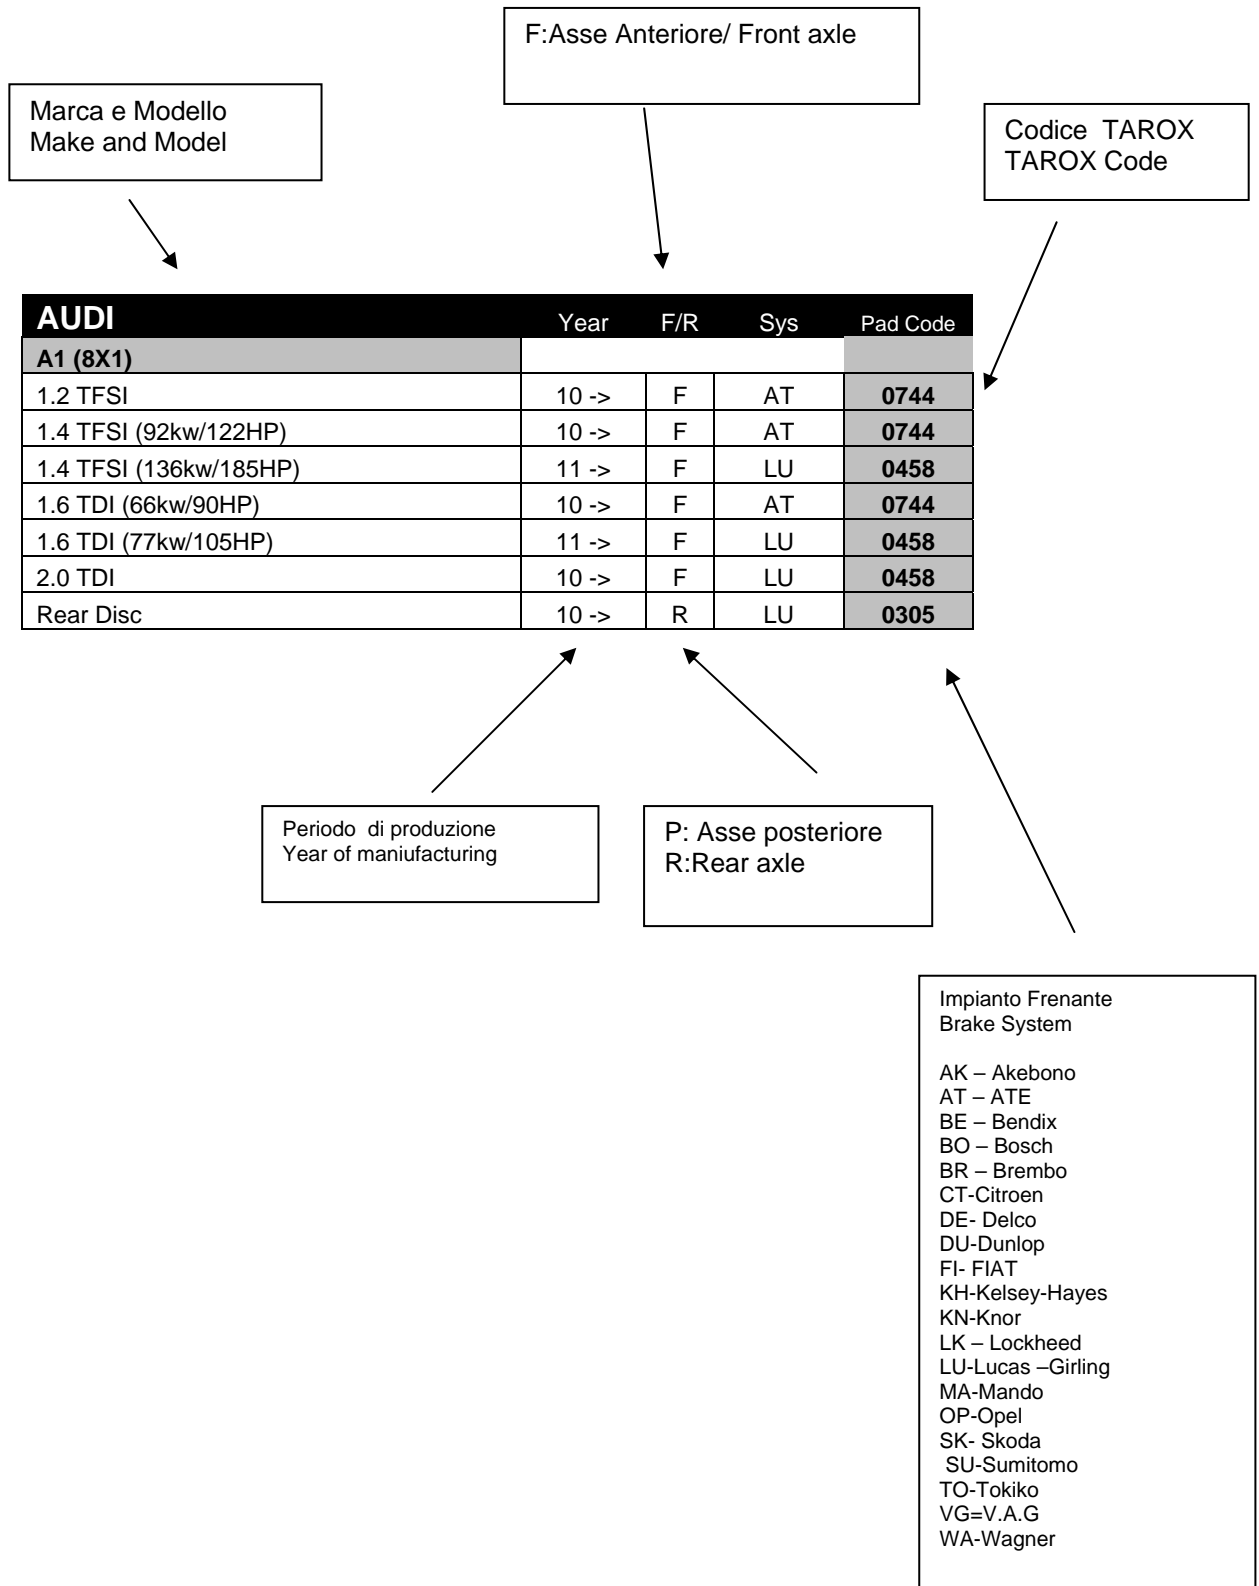

Guida alla Lettura/ How to read the catalogue

FORD	Year	F/R	Sys	Pad Code
Capri Mk1/2/3				
1.3	68-83	F	LU	0066
1.6	68-88	F	LU	0066
2.0 V4	69-74	F	LU	0053
2.0	74-88	F	LU	0066
2.8 V6	81-88	F	LU	0066
3.0 V6	69-74	F	LU	0066
Cortina Mk1/2				
1.5, GT, Lotus	63-66	F	LU	0053
1.6, GT, Lotus, 1600E	66-70	F	LU	0053
Cortina Mk3/4/5				
1.3	70-83	F	LU	0066
1.6	70-83	F	LU	0066
2.0	70-83	F	LU	0066
2.3 V6	76-83	F	LU	0066
Cougar				
2.0 16v	98-03	F	AT	0723
2.5 V6 24v	98-03	F	AT	0723
Rear axle	98-03	R	BE	0868
Courier				
1.3	90-8/95	F	AT	0165
1.3 (Non ABS)	9/95-03	F	AT	0746
1.3 (ABS)	9/95-03	F	AT	0745
1.8 Diesel	90-8/95	F	AT	0165
1.8 Diesel (Non ABS)	9/95-03	F	AT	0746
1.8 Diesel (ABS)	9/95-03	F	AT	0745
1.8 Turbo Diesel (Non ABS)	3/00-03	F	AT	0746
1.8 Turbo Diesel (ABS)	3/00-03	F	AT	0745
Escort Mk1				
Twin Cam, Mexico	68-75	F	LU	0053
RS 1600	70-75	F	LU	0053
RS 2000	70-75	F	LU	0066
Escort Mk2				
1.1	75-80	F	LU	0066
1.3	75-80	F	LU	0066
1.6	75-80	F	LU	0066
Mexico	75-80	F	LU	0066
RS 1800	75-80	F	LU	0066
RS 2000	75-80	F	LU	0066
Rally Vented axle	-> 83	F	LU	0066
Van All Models	75-80	F	LU	0066
Escort Mk3/4				
1.1	80-91	F	AT	0165
1.3	80-86	F	AT	0165
1.3 (Non ABS)	86-7/90	F	AT	0165
1.3 (ABS)	87-91	F	AT	0165
1.4 (Non ABS)	86-90	F	AT	0165
1.4 (ABS)	87-90	F	AT	0165
1.6	80-90	F	AT	0165
1.6 Diesel (Non ABS)	83-88	F	AT	0165
1.6 Diesel (ABS)	87-88	F	AT	0165
1.8 Diesel	88-90	F	AT	0165
XR3	80-83	F	AT	0165
XR3i	83-90	F	AT	0165
RS 1600i	82-83	F	AT	0165