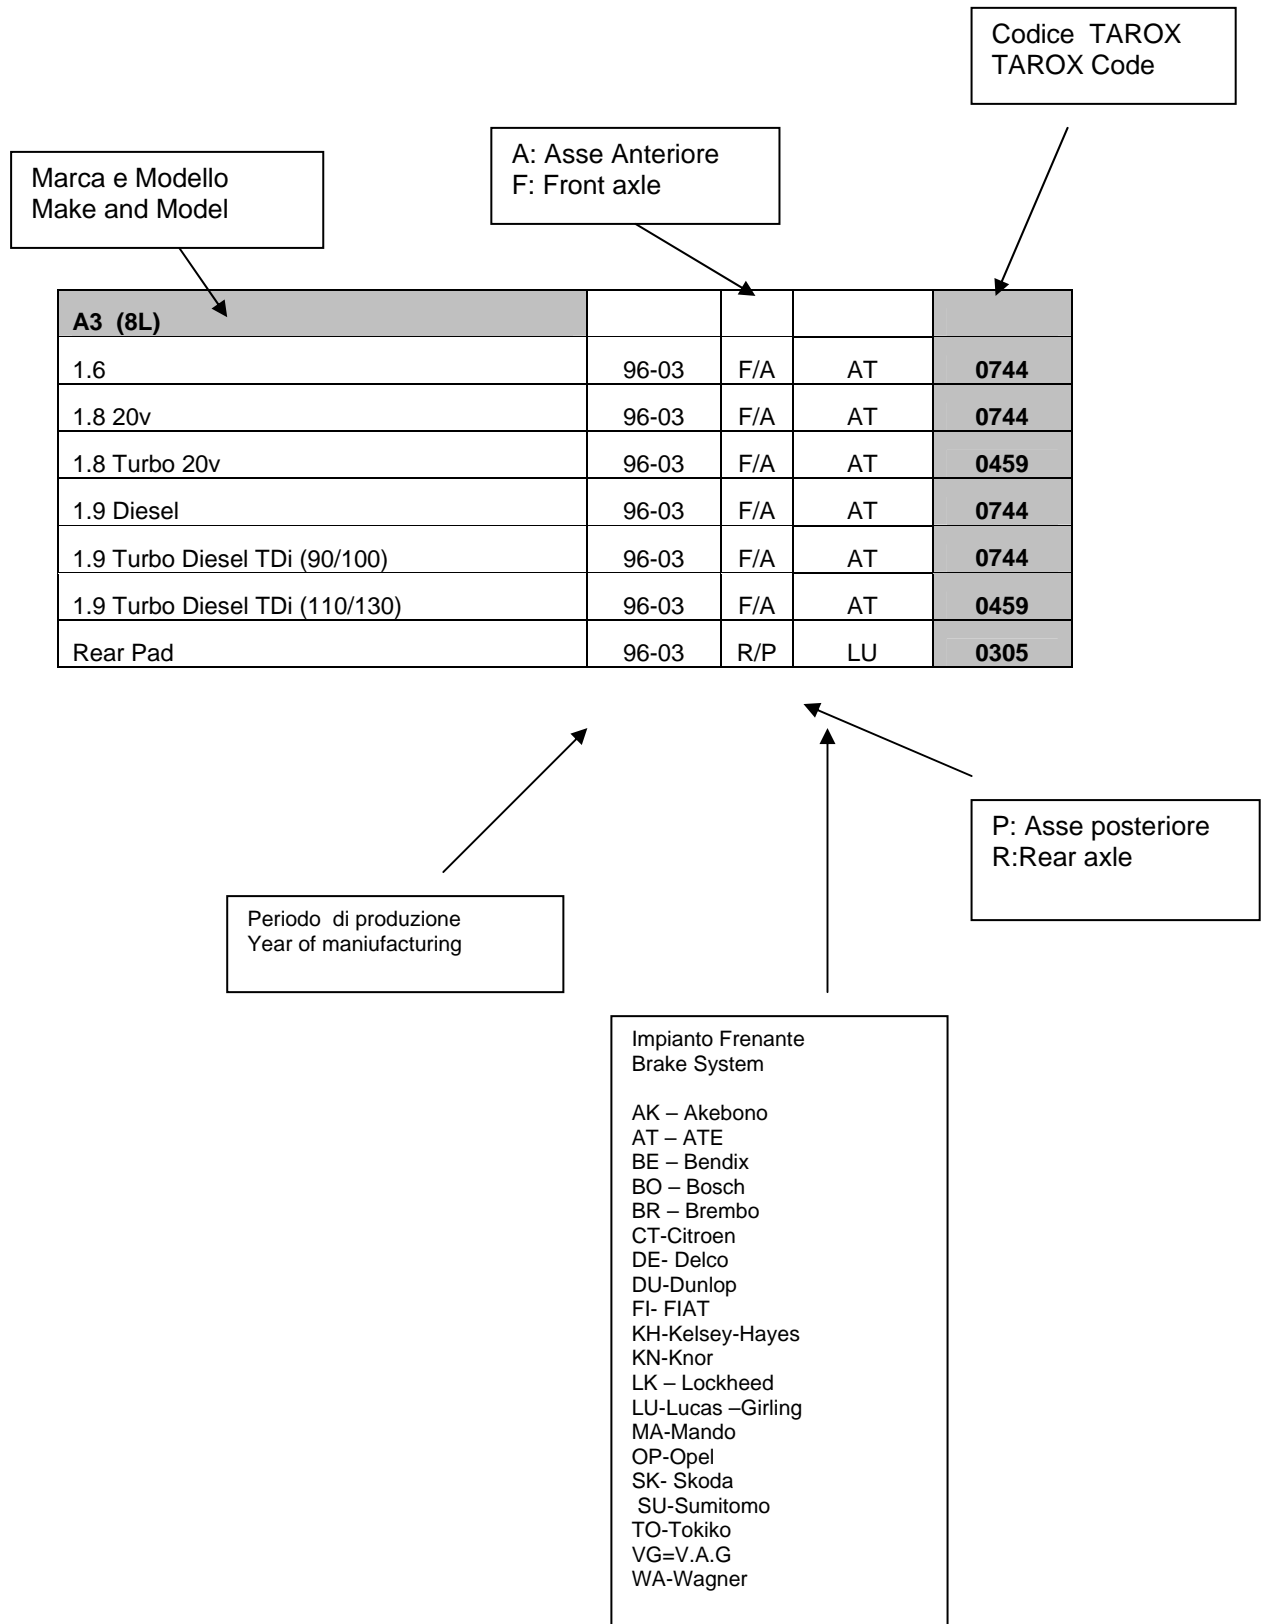

Guida alla Lettura/ How to read the catalogue

HONDA	Year	F/R	Sys	Pad Code
Accord (Saloon/Hatchback) (93-98)				
1.8 16v (CE7) (Non ABS)	96-8/98	F	AK	1653
1.8 16v (CE7) (ABS)	96-8/98	F	AK	2279
1.8 16v (CE7) Rear Disc	96-8/98	R	AK	2291
2.0 16v (CC7)	93-96	F	AK	1653
2.0 16v (CC7) Rear Disc	93-96	R	AK	2291
2.0 16v (CE8) (Non ABS)	96-8/98	F	AK	1653
2.0 16v (CE8) (ABS)	96-8/98	F	AK	2279
2.0 16v (CE8) Rear Disc	96-8/98	R	AK	2291
2.0 Turbo Diesel (CF1) (Non ABS)	96-8/98	F	AK	1653
2.0 Turbo Diesel (CF1) (ABS)	96-8/98	F	AK	2279
2.0 Turbo Diesel (CF1) Rear Disc	96-8/98	R	AK	2291
2.2 16v Vtec (CE9)	96-8/98	F	AK	2279
2.2 16v Vtec (CE9) Rear Disc	96-8/98	R	AK	2291
2.3 16v (CC7)	93-3/96	F		
2.3 16v (CC7) Rear Disc	93-3/96	R	AK	2291
Accord (Saloon/Hatchback) (98-03)				
1.6 16v (CG)	10/98-03	F	SU	2204
1.6 16v (CG) Rear Disc	10/98-03	R	LU	T.B.A.
1.8 16v (CG8/CH6)	8/98-03	F	SU	2204
1.8 16v (CG8/CH6) Rear Disc	8/98-03	R	LU	T.B.A.
2.0 16v (CG9/CH7)	7/98-03	F	SU	2204
2.0 16v (CG9/CH7) Rear Disc	7/98-03	R	LU	T.B.A.
Type-V 2.0 16v (CH7)	99-00	F	SU	2204
Type-V 2.0 16v (CH7) Rear Disc	99-00	R	LU	T.B.A.
Type-V 2.3 16v (CL3/4)	00-03	F	SU	0398
Type-V 2.3 16v (CL3/4) Rear Disc	00-03	R	LU	T.B.A.
Type-R 2.2 16v Vtec (CH1)	1/99-03	F	SU	0398
Type-R 2.2 16v Vtec (CH1) Rear Disc	1/99-03	R	LU	T.B.A.
Accord (Saloon) (03->)				
2.0 16v, SE and Executive models	03 ->	F	AK	2206
2.0 16v, Sport model	03 ->	F	AK	2294
2.2 CTDi	03 ->	F	AK	2294
2.4 16v	03 ->	F	AK	2294
Rear Disc, Saloon models	03 ->	R	LU	T.B.A.
Rear Disc, Estate models	03 ->	R	AK	2291
Accord (Saloon/Estate) (08->) CU				
2.0i	08->	F		
2.4i	08->	F		
2.2 i-DTEC	08->	F		
Rear discs all models excl. 2.4i	08->	R		
Rear discs 2.4i	08->	R		
Civic (Saloon/Hatchback) (84-91)				
1.2 (AL/AM)	83-87	F	SU	T.B.A.
1.3 12v (AE/AG/AJ) (Solid Disc)	84-87	F	SU	T.B.A.
1.3 12v (AE/AG/AJ) (Vented Disc)	84-87	F	SU	T.B.A.
1.3 16v (EC)	87-12/91	F	AK	1526
1.4 16v (EC/ED2/9)	87-12/91	F	AK	1526
1.5 12v (AH/AK) (Solid Disc)	83-12/87	F	SU	1526
1.5 12v (AH/AK) (Vented Disc)	83-12/87	F	SU	1526
1.5 12v	88-91	F	AK	1571
1.6 16v Dohc (ED7)	88-12/91	F	AK	1571
1.6 16v Dohc (ED7) Rear Disc	88-12/91	R	AK	1572
1.6 16v Vtec Dohc (EE9)	90-12/92	F	AK	1815
1.6 16v Vtec Dohc (EE9) Rear Disc	90-12/92	R	AK	1572