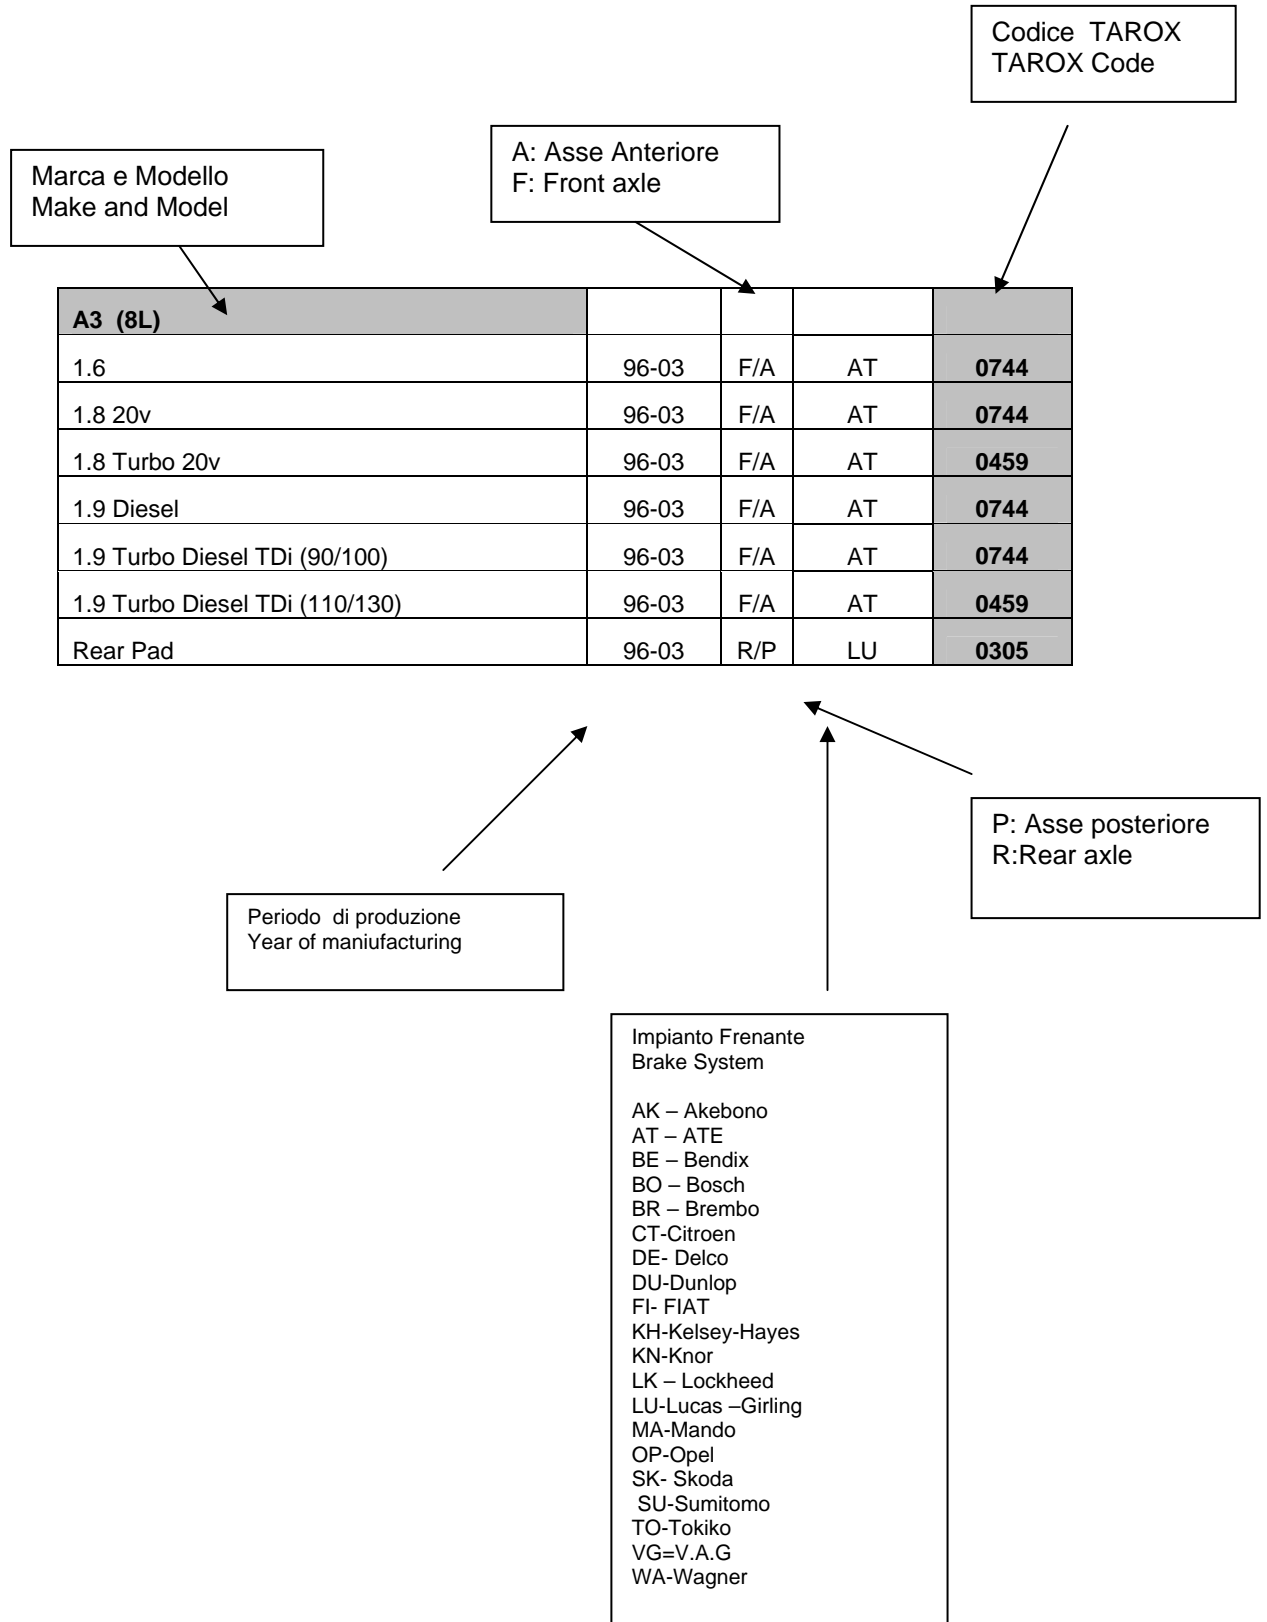

Guida alla Lettura/ How to read the catalogue

MASERATI	Year	F/R	Sys	Part No.
3200GT				
3.2	96-	F	BR	0899
3.2 Rear Disc	96-	R		TBA
Biturbo				
2.0	82-88	F	AT	0231
2.0 Rear Disc	82-88	R	AT	0181
2.0	88-	F	AT	0231
2.0 Rear Disc	88-	R	AT	0181
2.5	82-88	F	AT	0231
2.5 Rear Disc	82-88	R	AT	0181
2.8	88-	F	AT	0231
2.8 Rear Disc	88-	R	AT	0181
Ghibli				
2.0	94-	F	AT	0298
2.0 Rear Disc	94-	R	AT	0299
2.0 Cup	94-	F	BR	2603
2.0 Cup Rear Disc	94-	R	AT	0299
2.0 GT	94-	F	BR	2603
2.0 GT Rear Disc	94-	R	AT	0299
2.8	94-	F	AT	0298
2.8 Rear Disc	94-	R	AT	0299
Indy				
	68-74	F		TBA
Merak				
	72-83	F		TBA
	72-83	R		TBA
Quattroporte				
2.0	94-	F	AT	0298
2.0 Rear Disc	94-	R	AT	0299
2.8	94-	F	AT	0298
2.8 Rear Disc	94-	R	AT	0299
Shamal				
3.0 V8	90-	F	AT	0298