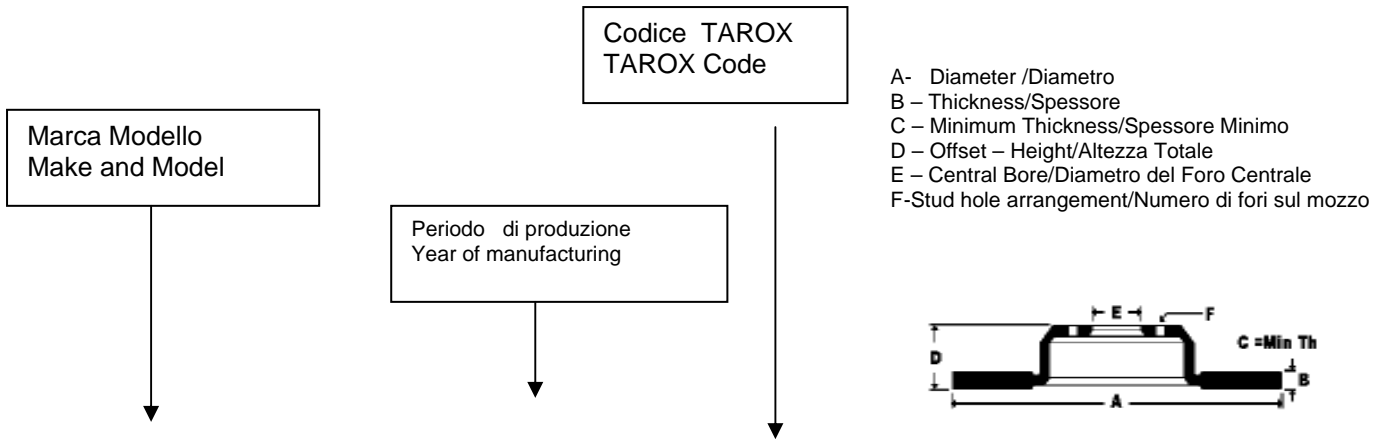

GUIDA ALLA LETTURA/ HOW TO READ THE CATALOGUE

AUDI	Year	F/R	S/V	Disc Code	A	B	C	D	E	F
A1 (8X1)										
1.2 TFSI	10 ->	F	V	0234	256.0	22.0	19.0	37.0	65.0	5
1.4 TFSI (92kw/122HP)	10 ->	F	V	0234	256.0	22.0	19.0	37.0	65.0	5
1.4 TFSI (136kw/185HP)	11 ->	F	V	0238	288.0	25.0	22.0	34.0	65.0	5
1.6 TDI (66kw/90HP)	10 ->	F	V	0234	256.0	22.0	19.0	37.0	65.0	5
1.6 TDI (77kw/105HP)	11 ->	F	V	0238	288.0	25.0	22.0	34.0	65.0	5
2.0 TDI	10 ->	F	V	0238	288.0	25.0	22.0	34.0	65.0	5
Rear Disc	10 ->	R	S	0267	232.0	9.0	7.0	40.0	65.0	5