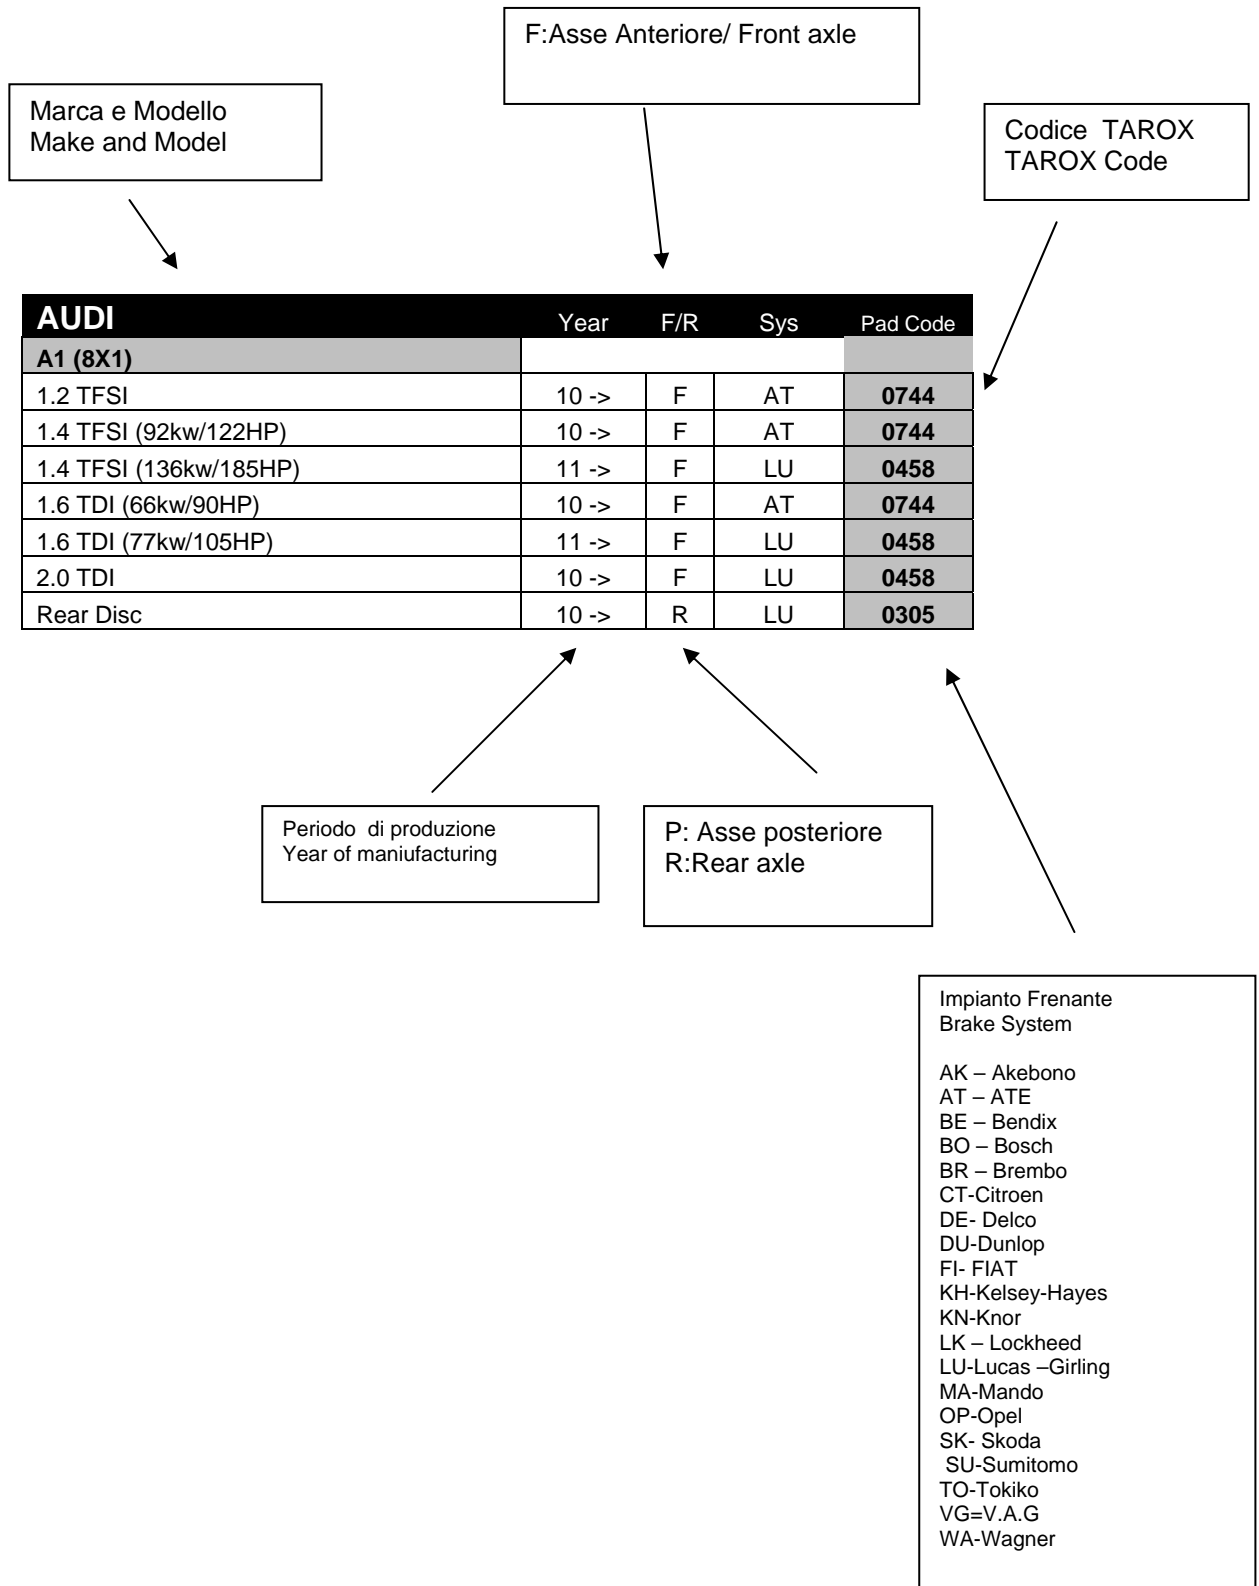

Guida alla Lettura/ How to read the catalogue

NISSAN	Year	Sys	Pad Code
Almera (N15) (->00)			
1.4 16v	10/95-1/98	SU	0760
1.4 16v	1/98-00	SU	0760
1.4 16v (GX model)	95-00	SU	0760
1.6 16v (Non ABS)	10/95-00	SU	0760
1.6 16v (ABS)	10/95-00	SU	0760
1.6 16v (SLX model)	95-00	SU	0760
1.6 16v Rear Disc (ABS)	10/95-00	AK	2011
2.0 Diesel (Non ABS)	10/95-00	SU	0760
2.0 Diesel (ABS)	10/95-00	SU	0760
2.0 Diesel Rear Disc (ABS)	10/95-00	AK	2011
GTi 2.0 16v	10/95-00	SU	0760
GTi 2.0 16v Rear Disc	10/95-00	AK	2011
Almera (N16) (00->)			
1.5 16v (Non ABS)	00 ->	LU	1689
1.5 16v (ABS)	00 ->	LU	1692
1.5 Turbo Diesel dCi (Non ABS)	03 ->	LU	1689
1.5 Turbo Diesel dCi (ABS)	03 ->	LU	1692
1.8 16v (Non ABS)	00 ->	LU	1689
1.8 16v (ABS)	00 ->	LU	1692
2.2 Turbo Diesel Di, dCi (Non ABS)	00 ->	LU	1689
2.2 Turbo Diesel Di, dCi (ABS)	00 ->	LU	1692
Rear Disc	00 ->	LU	1690
Almera Tino			
1.8 16v	00 ->	LU	2014
2.0 16v	00 ->	LU	2014
2.2 Turbo Diesel Di, dCi	00 ->	LU	2014
Rear Disc	00 ->	LU	1690
Bluebird (910)			
1.6 (910)	80-84	AK	1305
1.8 (910)	80-84	AK	1305
2.0 (910)	80-84	AK	1305
Bluebird (U11/T11/T72)			
1.6 (T11/T72)	86-91	AK	1376
1.8 (U11/T11/T72)	84-91	AK	1376
1.8 ZX Turbo (U11/T11/T72)	84-91	AK	1376
1.8 ZX Turbo (U11/T11/T72) Rear Disc	84-91		
2.0 (U11/T11/T72)	84-91	AK	1376
2.0 (U11/T11/T72) Rear Disc	84-91		
2.0 Diesel (U11/T72)	84-91	AK	1376
JUKE 10			
1.6	06/10		2084
1.6 DIG-T	06/10		2084
1.6 DIG-T 4WD	06/10		2084
1.5 DCI	06/10		2084
Rear disc	06/10	AK	2097
Kubistar			
1.2	03 ->	BO	0209
1.5 Turbo Diesel dCi	03 ->	BO	0209
Micra (March) (93-03)			
1.0 16v (K11)	1/93-03	AK	1838
1.3 16v (K11)	1/93-00	AK	1838
1.4 16v (K11)	00-03	AK	1838
1.5 Diesel (K11)	98-00	AK	1838