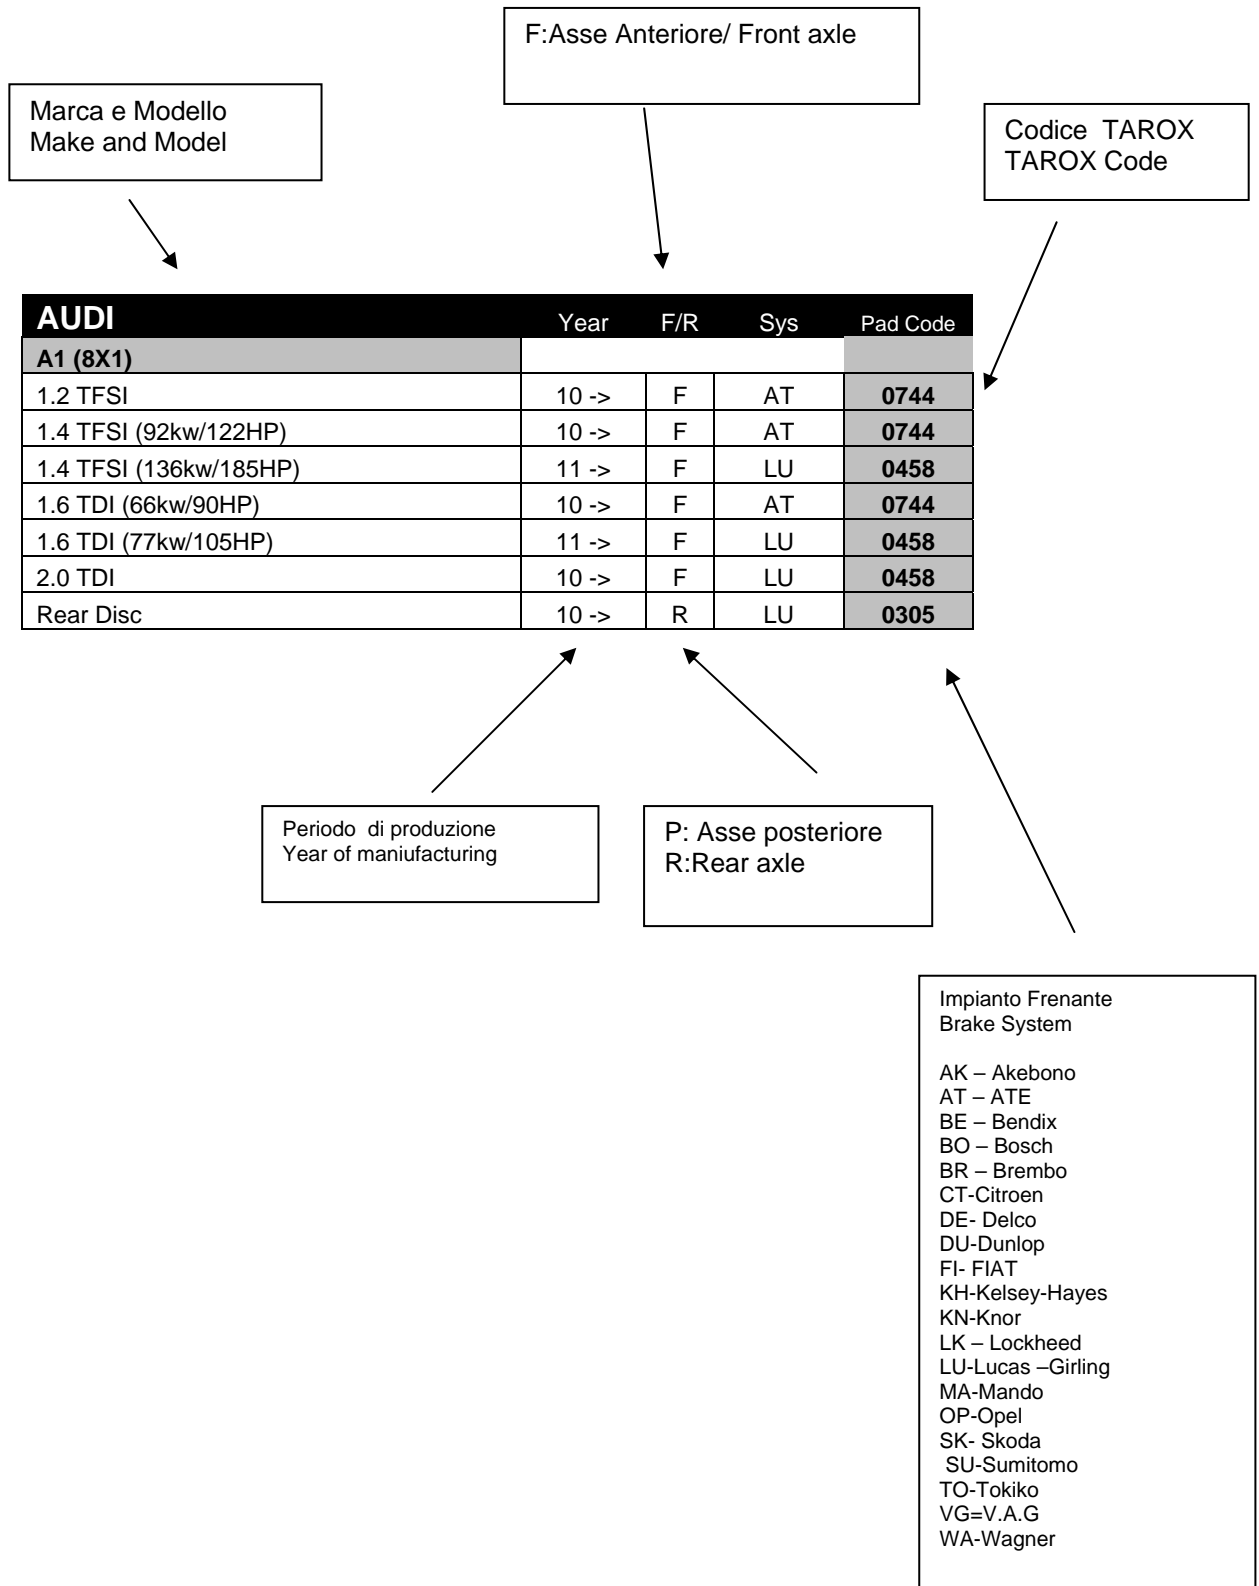

Guida alla Lettura/ How to read the catalogue

OPEL	Year	F/R	Sys	
Agila				
1.0 12v (Non ABS)	00 ->	F	BO	1321
1.0 12v (ABS)	00 ->	F	BO	1306
1.2 12v (Non ABS)	00 ->	F	BO	1321
1.2 12v (ABS)	00 ->	F	BO	1306
1.2 Twin Port	07/04->	F	BO	1306
1.3 CDTi (Non ABS)	03 ->	F	BO	1321
1.3 CDTi (ABS)	03 ->	F	BO	1306
Agila B				
1.0	09/07->	F	LU	2592
1.2	09/07->	F	LU	2592
1.3 CDTi	09/07->	F	LU	2592
Antara				
2.0 CDTi	05/06-	F	AK	1364
2.4 16v	05/06-	F	AK	1364
3.2 V6 24v	05/06-	F	AK	1364
Rear disc	05/06-	R	AK	1365
Ascona B				
1.2	75-81	F	AT	0067
1.3	75-81	F	AT	0067
1.6	75-81	F	AT	0067
1.9	75-81	F	AT	0067
2.0	75-81	F	AT	0067
2.0 Diesel	75-81	F	AT	0067
Ascona C				
1.3	81-88	F	DE	0153
1.6	81-88	F	DE	0153
1.8	82-88	F	DE	0153
2.0 (115bhp)	86-88	F	DE	0153
2.0 (130bhp)	87-88	F	AT	0330
2.0 (130bhp) Rear Disc	87-88	R	AT	1589
Astra F				
1.4 (Solid Disc)	91-96	F	AT	0448
1.4 (Vented Disc)	91-98	F	AT	0448
1.6 (Solid Disc)	91-96	F	AT	0448
1.6 (Vented Disc)	91-98	F	AT	0448
1.6 16v	93-98	F	AT	0448
1.7 Diesel	91-94	F	AT	0448
1.7 Turbo Diesel	92-98	F	AT	0448
1.8	91-98	F	AT	0330
1.8 16v	93-98	F	AT	0330
2.0	91-94	F	AT	0330
2.0 16v	91-98	F	AT	0330
Rear Disc	91-98	R	AT	1589
Astra G				
1.2 16v (Solid Disc)	98 -04	F	AT	0447
1.2 16v (Vented Disc)	98 -04	F	AT	0447
1.4 16v (Solid Disc)	98 -04	F	AT	0447
1.4 16v (Vented Disc)	98 -04	F	AT	0447
1.6 (Solid Disc)	98 -04	F	AT	0447
1.6 (Vented Disc)	98 -04	F	AT	0447
1.6 16v (Solid Disc)	98 -04	F	AT	0447
1.6 16v (Vented Disc)	98 -04	F	AT	0447
1.7 Turbo Diesel (Solid Disc)	98-00	F	AT	0447
1.7 Turbo Diesel (Vented Disc)	98-00	F	AT	0447