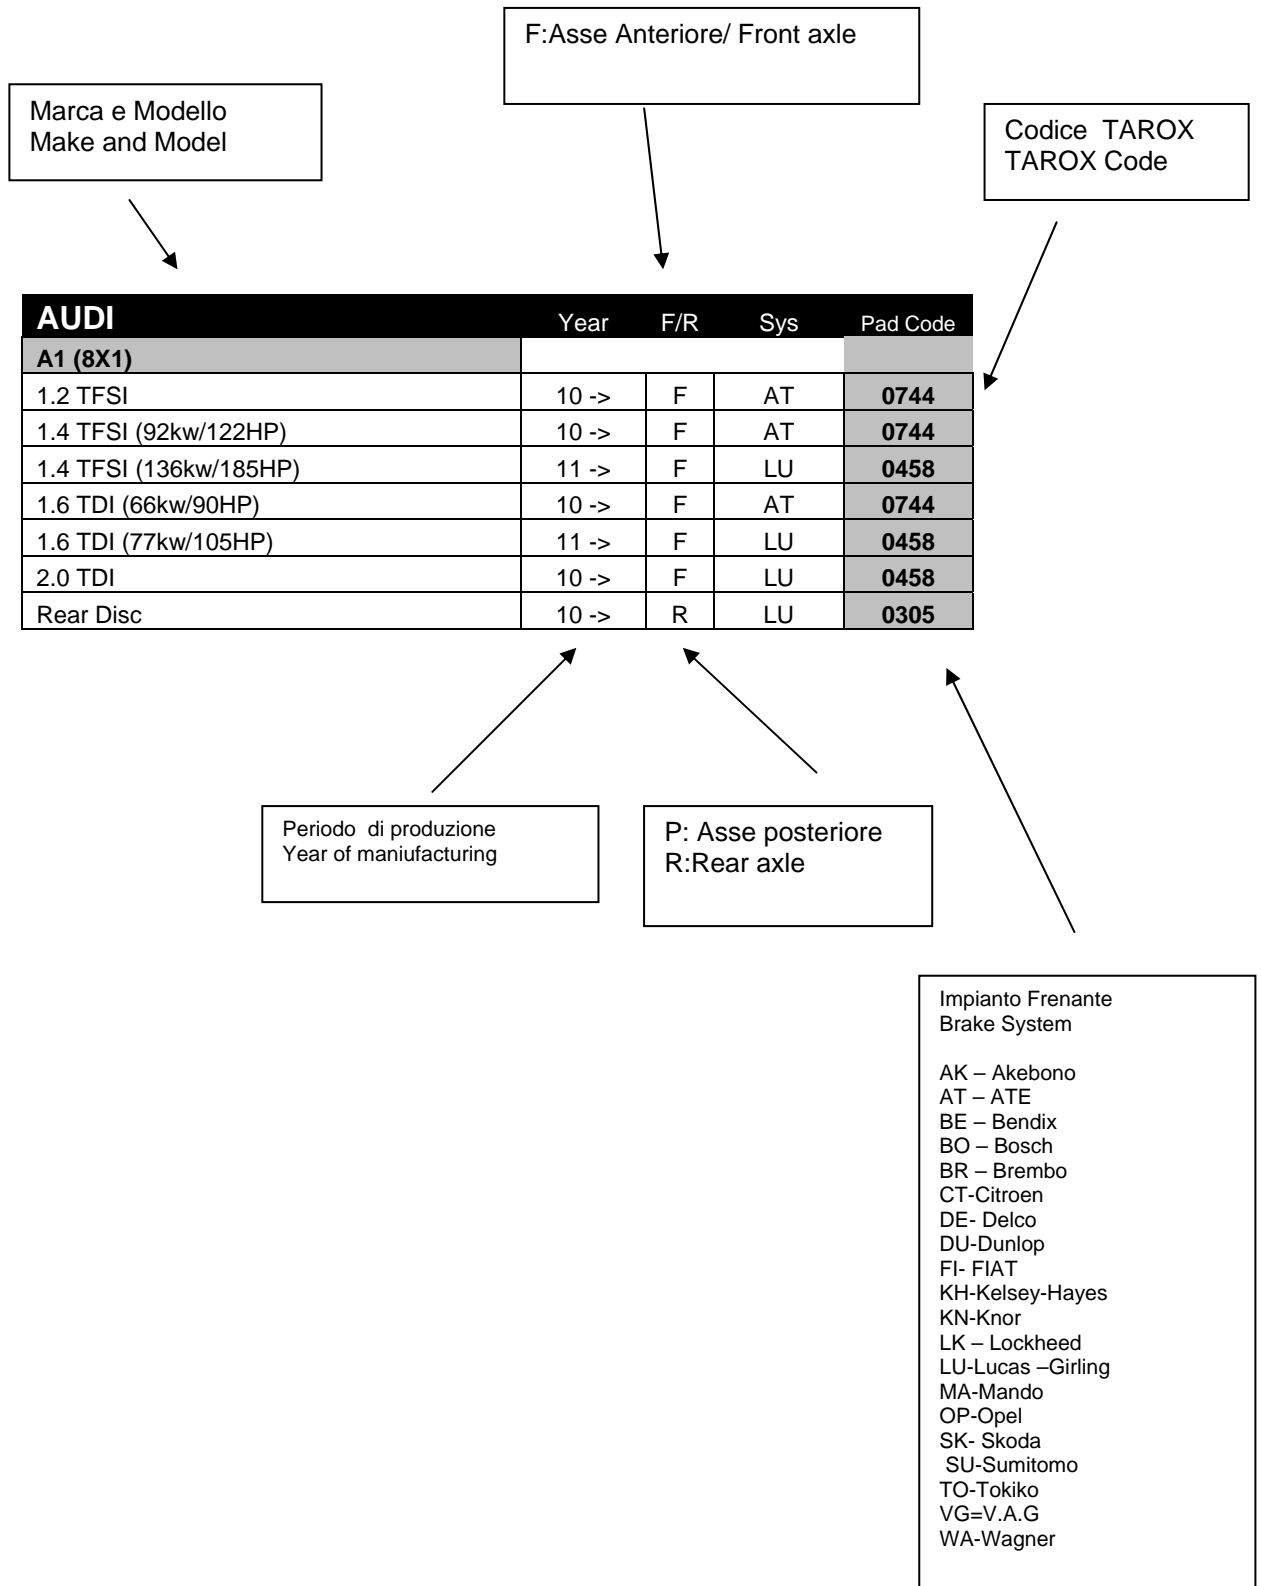

Guida alla Lettura/ How to read the catalogue