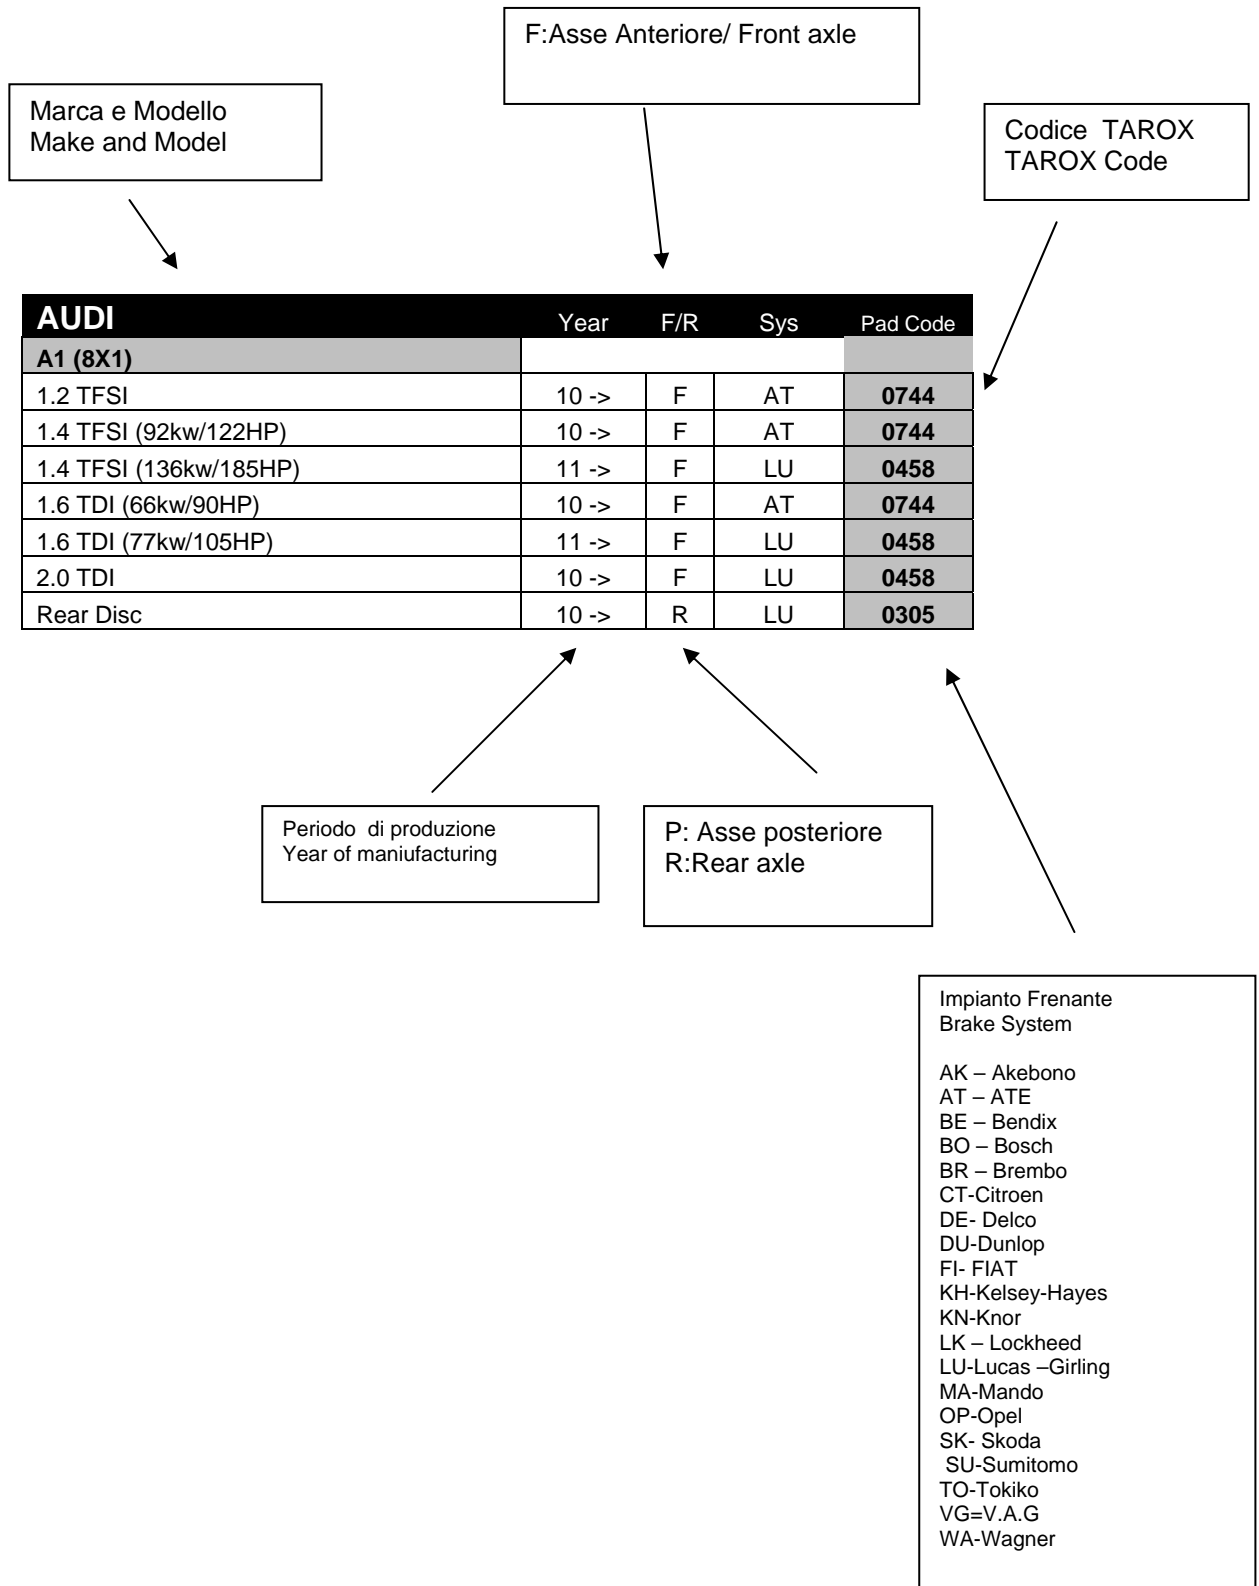

Guida alla Lettura/ How to read the catalogue

LAND ROVER	Year	F/R	Sys	Pad Code
Defender				
All Models (Solid Disc)	90 ->	F	LK	0095
All Models (Vented Disc)	90 ->	F	LK	0316
Rear Disc - 90 Models	93 ->	R	LK	0096
Rear Disc - 110 / 130 Models	93 ->	R	LK	0311
Discovery				
2.0 Mpi (Solid Disc)	6/93-7/97	F	LK	0095S
2.0 Mpi (Vented Disc)	6/93-7/97	F	LK	0314
2.5 Turbo Diesel (Solid Disc)	11/89-99	F	LK	0095S
2.5 Turbo Diesel (Vented Disc)	11/89-99	F	LK	0314
3.5 V8 (Solid Disc)	11/89-9/93	F	LK	0095S
3.5 V8 (Vented Disc)	11/89-9/93	F	LK	0314
3.9 V8 (Solid Disc)	9/93-99	F	LK	0095S
3.9 V8 (Vented Disc)	9/93-99	F	LK	0314
Rear Disc	11/89-99	R	LK	0096
Discovery II				
2.5 Td5	99-04	F	LU	0324
4.0 V8	99-04	F	LU	0324
Rear Disc	99-04	R	LU	0244
Discovery III				
2.7 TDV6	04 -10	F	LU	0393
2.7 TDV6 rear disc	04 -10	R	LU	0394
4.0 V6	04 -10	F	LU	0393
4.0 V6 rear disc	04 -10	R	LU	0394
4.4 V8	04 -10	F	LU	0393
4.4 V8 rear disc	04 -10	R	LU	0394
Discovery IV				
2.7 TD	10->	F	LU	0393
2.7 TD rear disc	10->	R	LU	0394
3.0 TD	10->	F		0390
3.0 TD rear disc	10->	R	LU	0394
5.0 V8	10->	F		0390
5.0 V8 rear disc	10->	R	LU	0394
Evoque				
2.0	11 >	F	AT	0886
2.2	11 >	F	AT	0886
2.2 SD4	11 >	F	AT	0886
2.2 TD4	11 >	F	AT	0886
Rear Disc	11 >	R		T.B.A
Freelander				
1.8	97-00	F	LU	1675
1.8	00 ->	F	LU	0317
2.0 Turbo Diesel	97-00	F	LU	1675
2.0 Td4	00 ->	F	LU	0317
2.5 V6	00 ->	F	LU	0317
Freelander II				
2.2 TD4 16v	02/06 ->	F	AT	0471F
3.2 V6	02/06 ->	F	AT	0471F
Rear Disc 2.2 TD4 16v	02/06 ->	R	LU	TBA
Rear Disc 3.2 V6	02/06 ->	R	LU	TBA
Range Rover				
2.4 Turbo Diesel (Non ABS)	4/86-10/89	F	LK	0095S
2.4 Turbo Diesel (ABS)	4/86-10/89	F	LK	0095S
2.5 Turbo Diesel (Non ABS)	10/89-9/94	F	LK	0314
2.5 Turbo Diesel (ABS)	10/89-9/94	F	LK	0314
3.5 V8 (Non ABS)	70-10/89	F	LK	0095
3.5 V8 (ABS)	86-10/89	F	LK	0095S