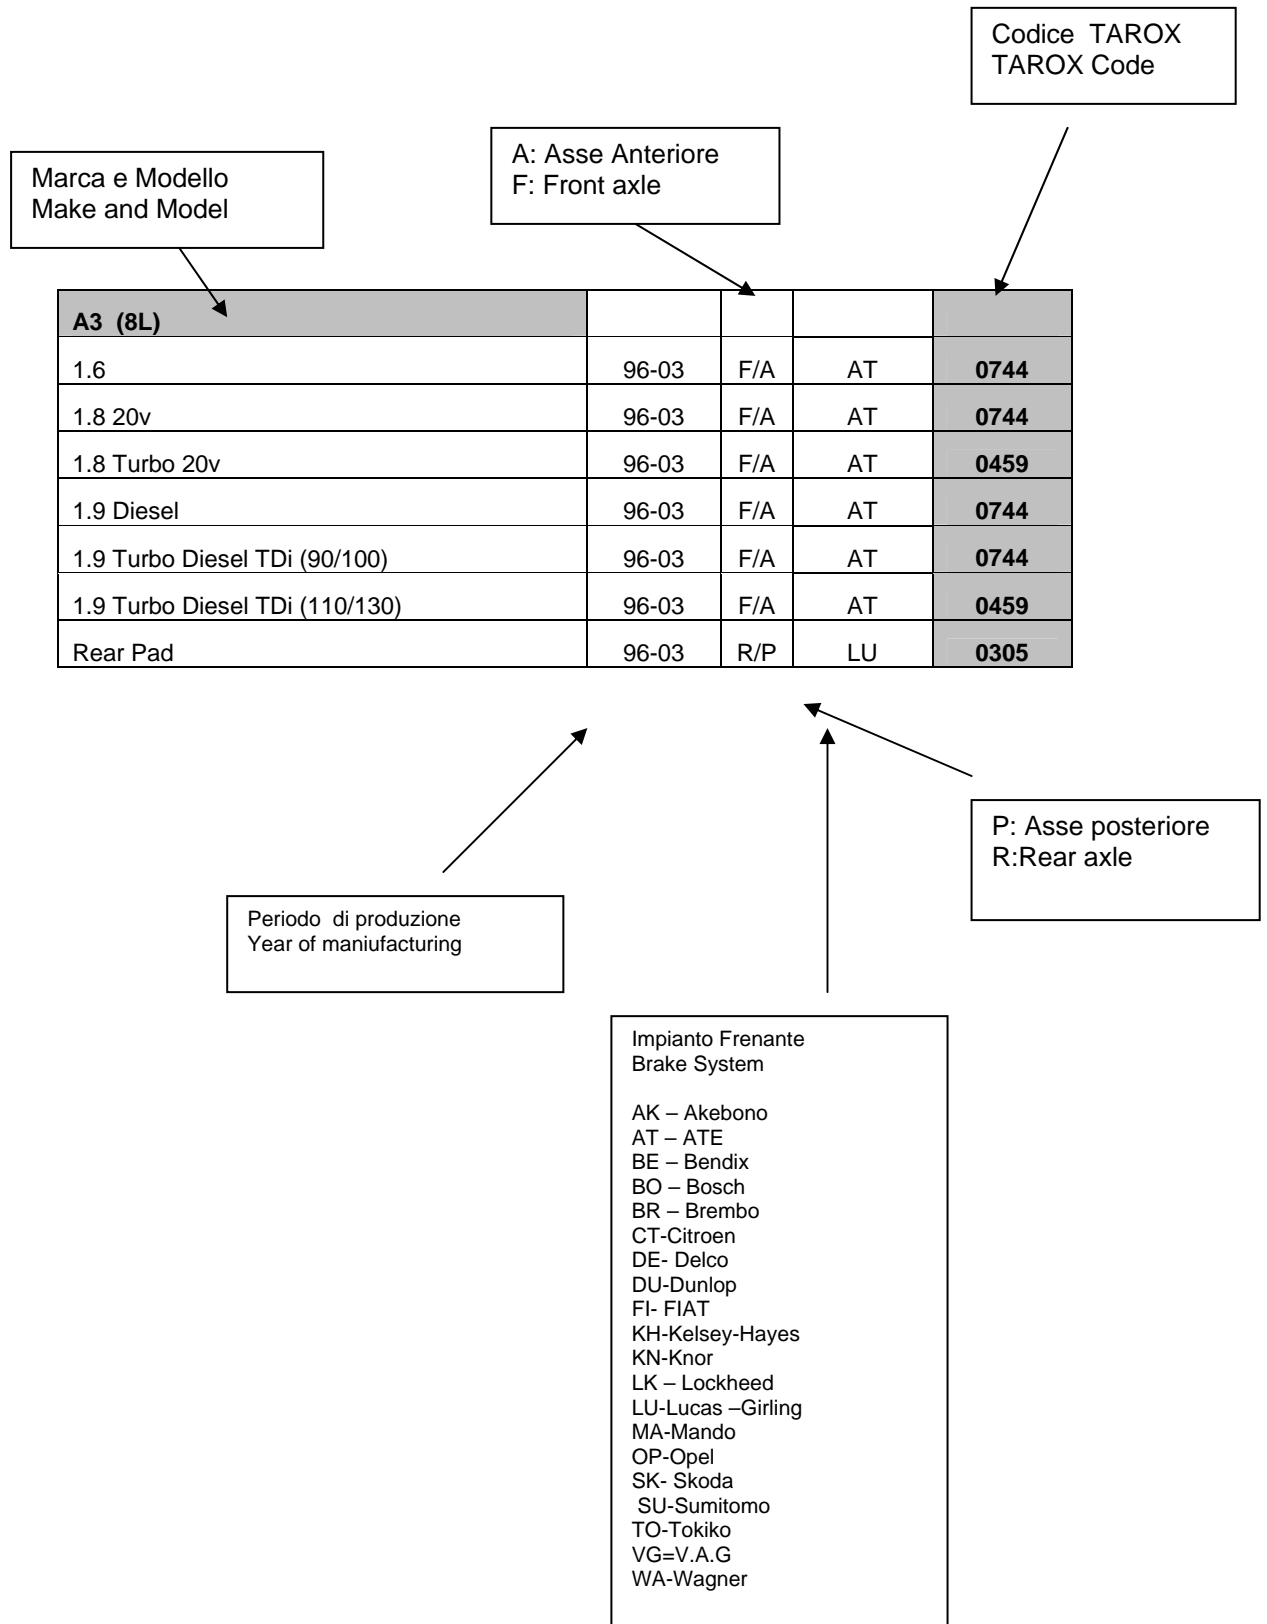

Guida alla Lettura/ How to read the catalogue

SAAB	Year	F/R	Sys	Pad Code
90				
All Models	84-86	F	LU	0053
99				
All Models	9/74-82	F	LU	0053
All Models	9/82-85	F	LU	0053
900 (->93)				
2.0	78-8/80	F	LU	0053
2.0	9/80-9/86	F	LU	0053
2.0	10/86-89	F	LU	0053
2.0 Rear Disc	10/86-89	R	AT	0006
900 (->93)				
2.0 16v (Solid Disc)	86-87	F	LU	0053
2.0 16v (128bhp) (Vented Disc)	85-88	F	LU	0053
2.0 16v (133bhp) (Vented Disc)	87-88	F	LU	1638
2.0 16v Rear Disc	85-88	R	AT	0006
2.0 16v	88-93	F	LU	1638
2.0 16v Rear Disc	88-93	R	AT	0210B
2.0 Turbo	78-80	F	LU	0053
2.0 Turbo	80-84	F	LU	0053
2.0 Turbo 16v	84-88	F	LU	0053
2.0 Turbo 16v	88-93	F	LU	1638
2.0 Turbo 16v Rear Disc	88-93	R	AT	0210B
2.1 16v	90-93	F	LU	1638
2.1 16v Rear Disc	90-93	R	AT	0210B
900 (93-98)				
2.0 16v	93-96	F	AT	0736
2.0 16v Rear Disc	93-96	R	AT	1589
2.0 16v	96-98	F	AT	0465
2.0 16v Rear Disc	96-98	R	AT	1588
2.0 Turbo 16v	93-96	F	AT	0736
2.0 Turbo 16v Rear Disc	93-96	R	AT	1589
2.0 Turbo 16v	96-98	F	AT	0465
2.0 Turbo 16v Rear Disc	96-98	R	AT	1588
2.3	93-96	F	AT	0736
2.3 Rear Disc	93-96	R	AT	1589
2.3	96-98	F	AT	0465
2.3 Rear Disc	96-98	R	AT	1588
2.5 V6	93-96	F	AT	0736
2.5 V6 Rear Disc	93-96	R	AT	1589
2.5 V6	96-98	F	AT	0465
2.5 V6 Rear Disc	96-98	R	AT	1588
9000				
2.0 16v	10/86-88	F	LU	1638
2.0 16v	10/88-98	F	AT	1636
2.0 Turbo 16v	10/86-88	F	LU	1638
2.0 Turbo 16v	10/88-98	F	AT	1636
2.3 16v	89-98	F	AT	1636
2.3 Turbo 16v	89-98	F	AT	1636
3.0 V6 24v	94-97	F	AT	1636
Rear Disc	85-98	R	AT	0210B
9-3 (->03)				
2.0 16v	3/98-02	F	AT	0465
2.0 Turbo 16v	9/98-03	F	AT	0465
2.2 Turbo Diesel TiD	3/98-02	F	AT	0465