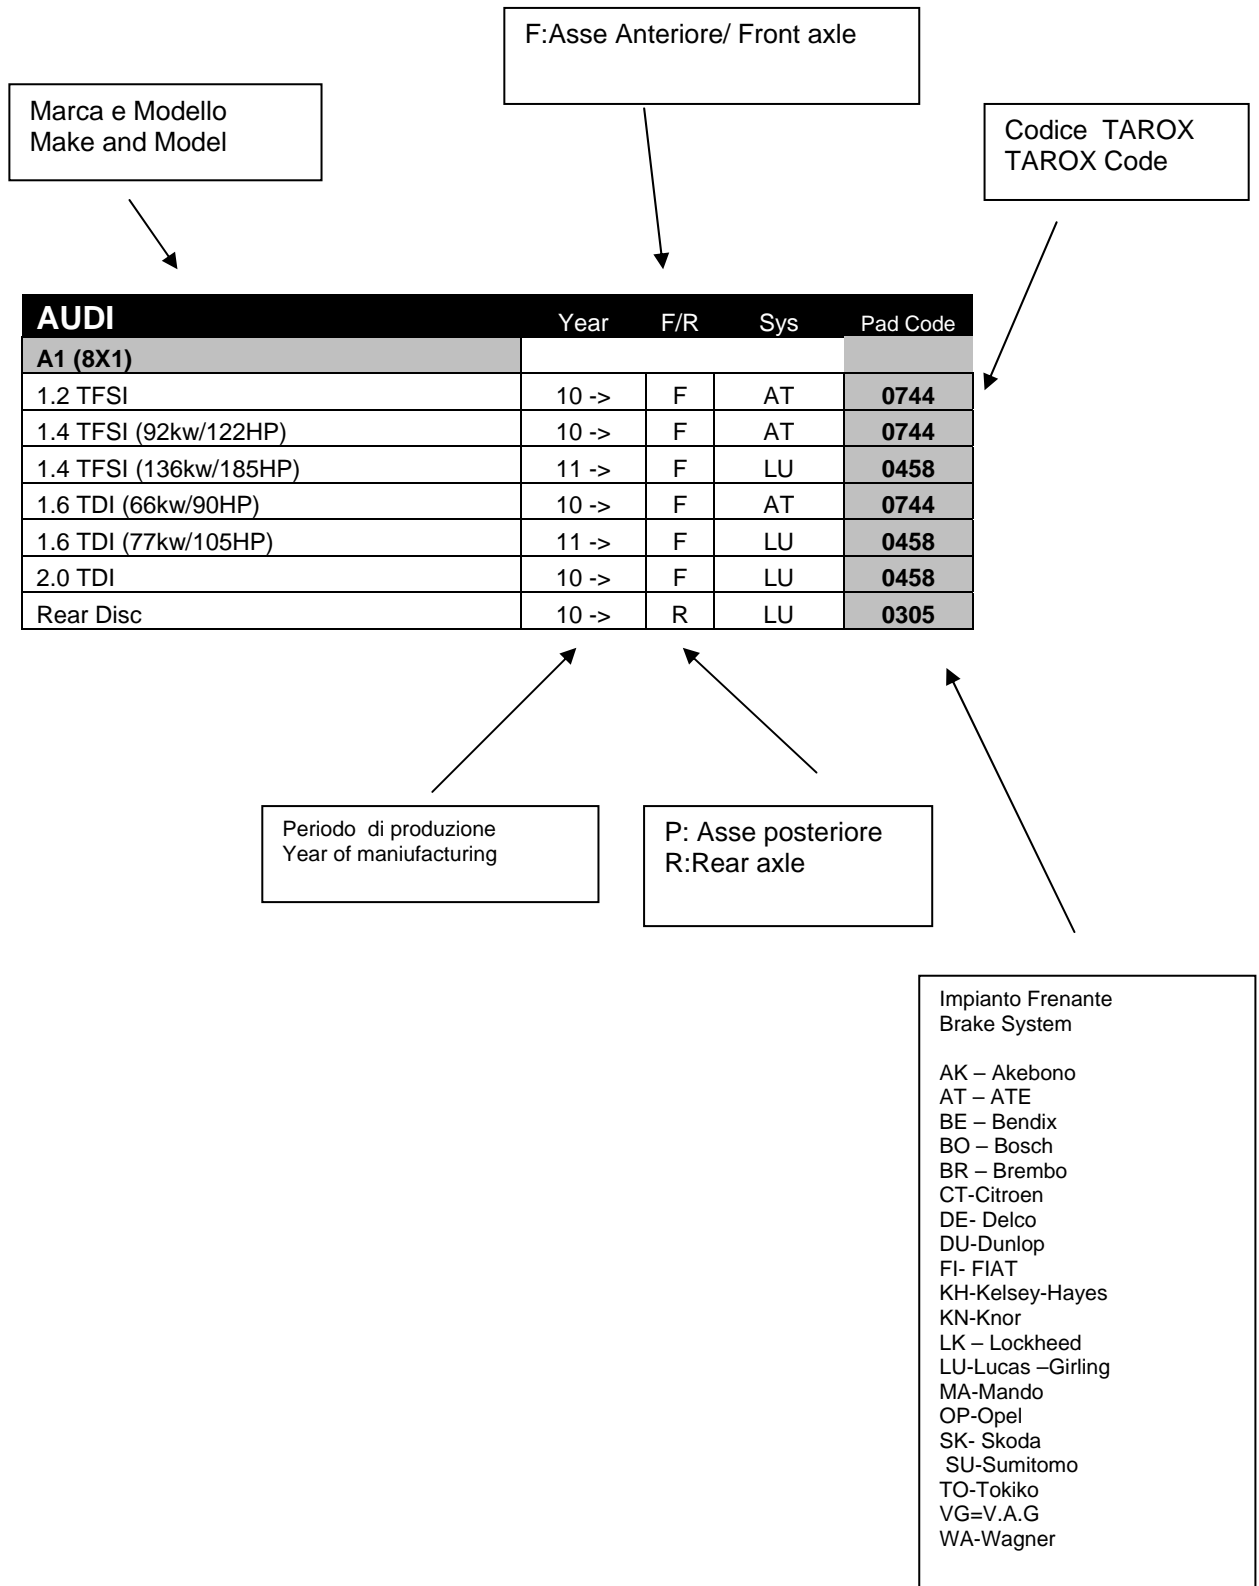

# Guida alla Lettura/ How to read the catalogue

<b>SKODA</b>	Year	F/R	Sys	Pad Code
<b>Citigo</b>				
1.0	11->	F		
<b>Fabia (SY2)</b>				
1.2 PR Code 1LM/9U0/9U1	02-08	F	AT	0744
1.4 PR Code 1LQ/1LR	99-08	F	AT	0744-S
1.4 16v PR Code 1LQ/1LR	99-08	F	AT	0744-S
1.4 TDi PR Code 1LQ/1LR	99-08	F	AT	0744-S
1.9 SDi PR Code 1LQ/1LR	99-08	F	AT	0744-S
1.9 TDi (100hp) PR Code 1LQ/1LR	99-08	F	AT	0744-S
2.0 PR Code 1LN/1ZH	99-08	F	LU	0458
vRS 1.9 TDi (130hp) PR Code 1LN/1ZH	03-08	F	LU	0458
Rear Disc	99-08	R	LU	0305
<b>Fabia</b>				
1.2 PR Code 1LB/1LM	06->	F	AT	0744
1.2 TSI PR Code 1LQ/1LR/1ZG	06->	F	AT	0744-S
1.4 PR Code 1LQ/1LR/1ZG	06->	F	AT	0744-S
1.4 TSI 132KW PR Code 1LN	10->	F	LU	0458
1.4 TDi PR Code 1LQ/1LR/1ZG	06->	F	AT	0744-S
1.4 TDi PR Code 1LN	06->	F	LU	0458
1.6 TDi PR Code 1LQ/1LR/1ZG	06->	F	AT	0744-S
1.6 TDi PR Code 1LN	06->	F	LU	0458
1.9 TDi PR Code 1LN	06->	F	LU	0458
Rear Disc	06->	R	LU	0305
<b>Felicia</b>				
1.3	10/94-01	F	LU	0196
1.6	5/95-01	F	LU	0196
1.9 Diesel	8/96-01	F	LU	0196
<b>Octavia (1U2)</b>				
1.4 16v	01-04	F	AT	0744-S
1.6	10/96-04	F	AT	0744-S
1.6 16v	10/96-04	F	AT	0744-S
1.8 20v	10/96-04	F	AT	0744-S
1.8 Turbo 20v	5/98-04	F	AT	0459
1.8 Turbo 20v 4WD	01-04	F	AT	0459
1.9 Diesel SDi	10/96-04	F	AT	0744-S
1.9 TDi	10/96-04	F	AT	0744-S
1.9 TDi 4WD	00-04	F	AT	0459
2.0	9/99-04	F	AT	0744-S
2.0 4WD	00-04	F	AT	0459
RS 1.8 Turbo 20v	00-04	F	AT	0459
Rear Disc 2WD (Solid Disc)	10/96-04	R	LU	0305
Rear Disc 4WD (Solid Disc)	00-04	R	LU	0305
Rear Disc 2WD/4WD (Vented Disc)	00-04	R	LU	0305
<b>Octavia (1Z3)</b>				
1.4 PR Code 1ZF/1ZM	04 ->	F	AT	0744
1.6 PR Code 1ZF/1ZM	04 ->	F	AT	0744
1.6 FSi PR Code 1ZF/1ZM	04 ->	F	AT	0744
1.9 TDi PR Code 1ZF/1ZM	04 ->	F	AT	0744
1.9 TDi PR Code 1ZE/1LE	04 ->	F	AT	0471V
2.0 FSi PR Code 1ZE/1LE	04 ->	F	AT	0471V
2.0 TDi PR Code 1ZE/1LE	04 ->	F	AT	0471V
2.0 RS 147KW PR Code 1LP/1LL	04 ->	F	AT	0471V
2.0 RS TDi 125KW PR Code 1LP/1LL	04 ->	F	AT	0471V
Rear Disc PR Code 1KD	04 ->	R	LU	0305
Rear Disc PR Code 1KF	04 ->	R	LU	0473