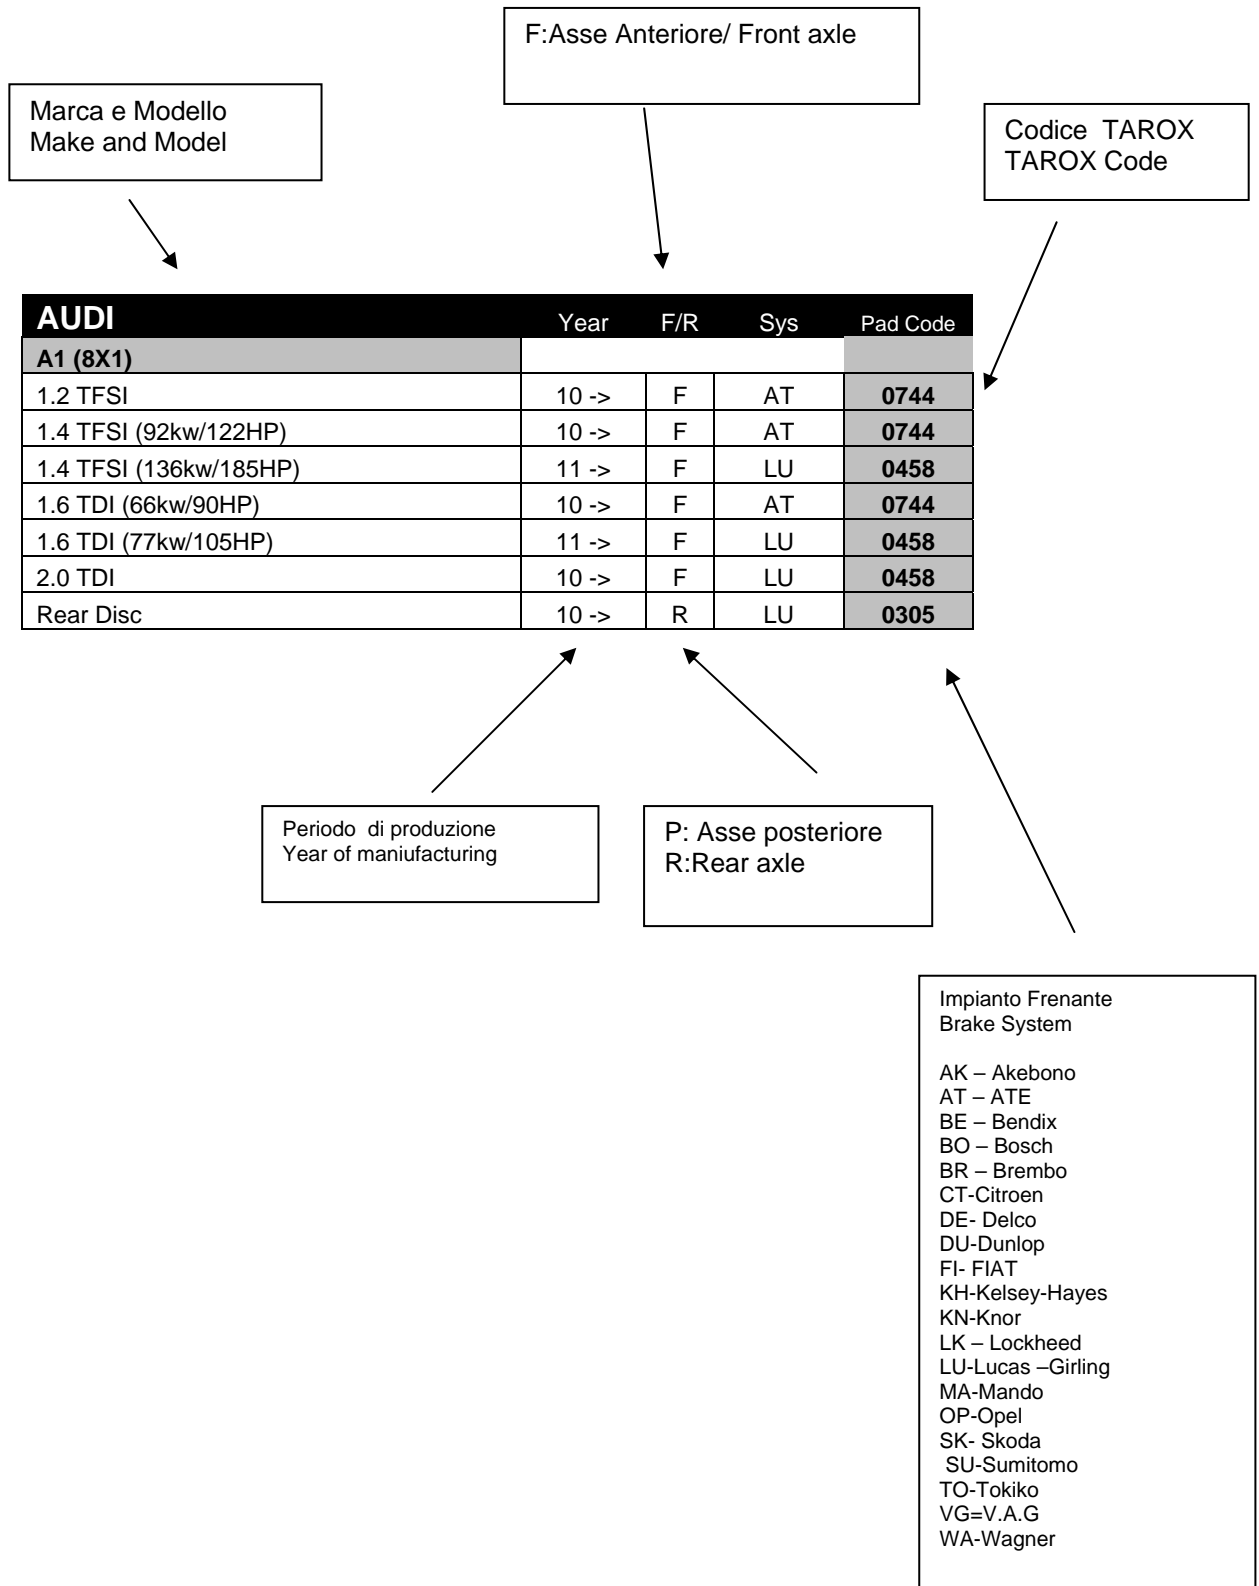

Guida alla Lettura/ How to read the catalogue

SUBARU		Year	F/R	
BRZ				
2.0 16" Wheel	12 ->	F	AK	2716
Rear Disc 16" Wheel	12 ->	R		2719
2.0 17" Wheel	12 ->	F	SU	2740
Rear Disc 17" Wheel	12 ->	R		2723
Forester (SF/SFS)				
2.0 16v	9/97 ->	F	AK	2702
2.0 S-Turbo	10/98 ->	F	AK	2702
Rear Disc	10/98 ->	R	AK	1688
Impreza (93-00)				
1.6 2WD (13" Wheels)	1/94-9/96	F		TBA
1.6 2WD (14" Wheels)	1/94-9/96	F	AK	1686
1.6 2WD Rear Disc	1/94-9/96	R	SU	1687
1.6 4WD (13" Wheels)	5/93-9/96	F		TBA
1.6 4WD (14" Wheels)	5/93-9/96	F	AK	1686
1.6 4WD Rear Disc	5/93-9/96	R	SU	1687
1.8 2WD	1/94-9/96	F	AK	1686
1.8 2WD Rear Disc	1/94-9/96	R	SU	1687
1.8 4WD (Non ABS)	5/93-9/96	F		TBA
1.8 4WD (ABS)	5/93-9/96	F	AK	1686
1.8 4WD Rear Disc	5/93-9/96	R	SU	1687
2.0 4WD (260mm Disc)	12/95-00	F	AK	1686
2.0 4WD (277mm Disc)	12/95-00	F	AK	2702
2.0 4WD Rear Disc	12/95-00	R	SU	1687
2.0 Turbo 4WD (277mm Disc UK)	3/94-8/96	F	SU	1788
2.0 Turbo 4WD (277mm Disc Japan)	3/94-8/98	F	AK	2702
2.0 Turbo 4WD (295mm Disc)	8/96-00	F	SU	2703
2.0 Turbo 4WD Rear Disc (Solid Disc)	3/94-8/96	R	SU	1687
2.0 Turbo 4WD Rear Disc (Vented Disc)	8/96-00	R	AK	1688
P1 2.0 Turbo 4WD	99-01	F	SU	2703
P1 2.0 Turbo 4WD Rear Disc	99-01	R	AK	1688
Impreza (00-07)				
1.6 4WD	00 ->	F	AK	2702
1.6 4WD Rear Disc	00 ->	R	AK	2721
2.0 4WD	00 ->	F	AK	2716
2.0 4WD Rear Disc	00 ->	R	AK	2721
WRX 2.0 4WD	00 ->	F	SU	2703
WRX 2.0 4WD Rear (266mm Disc)	00 ->	R	AK	1688
WRX 2.0 4WD Rear (290mm Disc)	00 ->	R	AK	2709
WRX STi 2.0 4WD	01-04	F	BR	2603
WRX STi 2.0 4WD Rear Disc	01-04	R	BR	2708
WRX STi WR1 2.0 4WD	04-05	F	BR	2603
WRX STi WR1 2.0 4WD Rear Disc	04-05	R	BR	2708
Impreza (07>)				
1.5	07-	F		2730
2.0 R	07-	F		2740
2.0D RC	07-			2740
2.0D RX	07-	F		2740
2.5 WRX	07-	F	AK	2716
2.5 WRX S	07-	F	AK	2716
2.5 STi	07-	F	BR	2603
Rear Disc - petrol -	07-	R		2719
Rear Disc - diesel -	07-	R		2719
Rear Disc - 2.5 STi -	07-	R	BR	2708
Justy I				