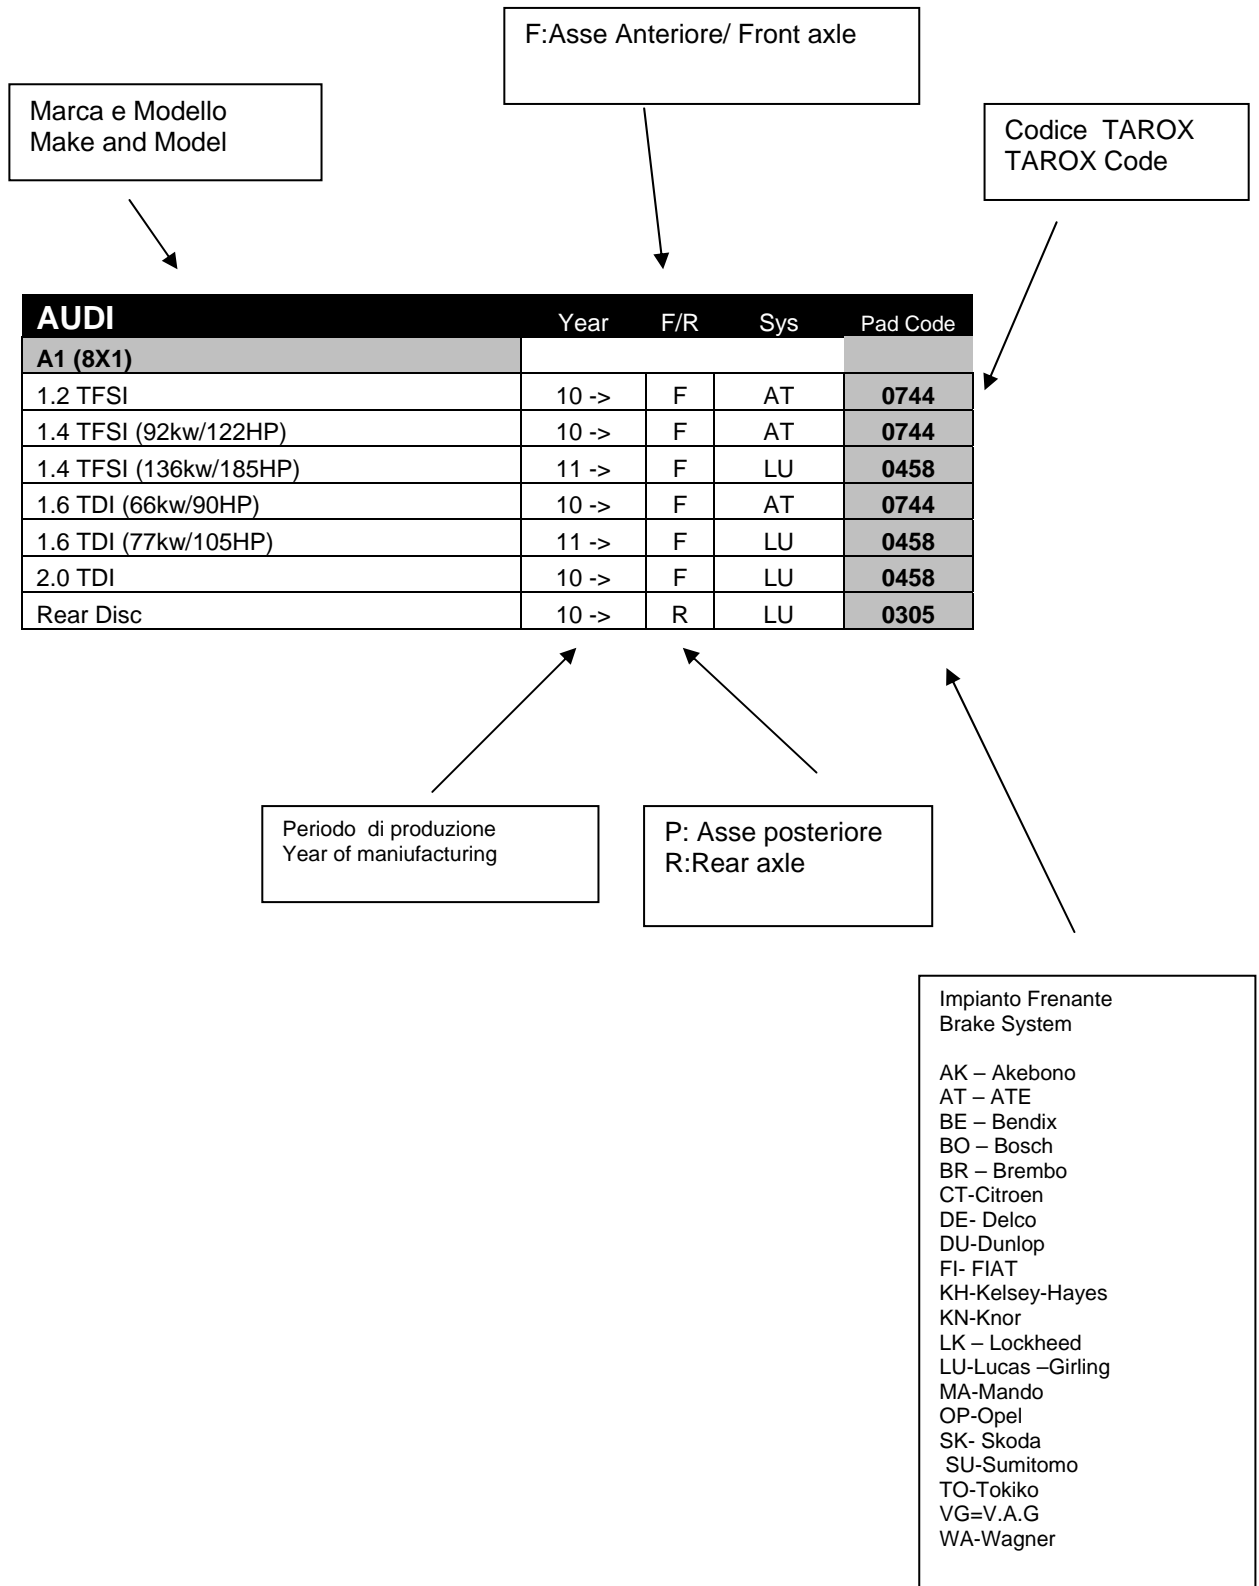

# Guida alla Lettura/ How to read the catalogue

<b>TOYOTA</b>	Year	F/R	Sys	
<b>Auris (06-&gt;)</b>				
1.3	09 ->	F		<b>3727</b>
1.3 Rear Disc		R		
1.4 VVTi	06-09	F		<b>3727</b>
1.4 VVTi Rear Disc		R		
1.4 D-4D	06 ->	F		<b>3727</b>
1.4 D-4D Rear Disc		R		
1.6 VVTi	06 ->	F		<b>3727</b>
1.6 VVTi Rear Disc		R		
2.0 D-4D	06 ->	F		
2.0 D-4D Rear Disc		R		
2.2 D-Cat	06 ->	F		
2.2 D-Cat Rear Disc		R		
<b>Avensis (-&gt;03)</b>				
1.6 16v (AT220)	10/97-8/00	F	AT	<b>3716</b>
1.6 16v VVT-i (ZZT220)	8/00-7/01	F	AT	
1.6 16v VVT-i (ZZT220)	8/01-2/03	F	AT	
1.8 16v (AT221)	10/97-8/00	F	AT	<b>3716</b>
1.8 16v VVT-i (ZZT221)	8/00-03	F	AT	
2.0 16v (ST220)	10/97-8/00	F	AT	<b>3716</b>
2.0 16v VVT-i (AZT220)	8/00-03	F	AT	
2.0 Turbo Diesel (CT220)	10/97-8/00	F	AT	<b>3716</b>
2.0 Turbo Diesel D4-D Saloon / Liftback	99 ->	F	AT	
2.0 Turbo Diesel D4-D Estate	99 ->	F	AT	
Rear Disc (288mm)	99 - 03	R	AK	
Rear Disc (271mm)	99 - 03	R	AK	
<b>Avensis II (T25)</b>				
1.8 16v VVT-i (ZZT251)	03 ->	F	BO	
2.0 16v VVT-i (AZT250)	03 ->	F	BO	<b>3722</b>
2.0 Turbo Diesel D4-D (CDT250)	03 ->	F	BO	<b>3722</b>
2.4	03 ->	F	BO	<b>3722</b>
All model with 320mm discs	03 ->	F		
Rear Disc	03 ->	R	BO	<b>3781</b>
<b>Avensis Verso</b>				
2.0 16v VVT-i (ACM20)	5/01 ->	F	AK	<b>3717</b>
2.0 16v VVT-i (ACM20) Option		F	SU	
2.0 Turbo Diesel D-4D (CLM20)	5/01 ->	F	AK	<b>3717</b>
2.0 Turbo Diesel D-4D (CLM20) Option		F	SU	
Rear Disc	5/01 ->	R	SU	
<b>Aygo</b>				
1.0	7/05 ->	F	BO	<b>1406</b>
1.4 HDi	7/05 ->	F	BO	<b>1406</b>
<b>Camry (-&gt;91)</b>				
1.8 (SV10)	82-10/86	F	AK	<b>1348</b>
1.8 (SV20)	11/86-5/91	F	AK	<b>1378</b>
1.8 Turbo Diesel (CV10)	83-10/86	F	AK	<b>1348</b>
2.0 (SV11)	83-7/88	F	AK	<b>1348</b>
2.0 16v (SV21) (Non ABS)	11/86-91	F	AK	<b>1378</b>
2.0 16v (SV21) (ABS)	8/88-91	F	AK	<b>1348</b>
2.0 16v (SV21) Rear Disc	11/86-91	R	AK	<b>3731</b>
2.0 16v 4WD (SV25)	8/88-5/91	F	AK	<b>1378</b>
2.0 16v 4WD (SV25) Rear Disc	8/88-5/91	R	AK	<b>3731</b>
2.0 Diesel (CV11)	85-10/86	F	AK	<b>1348</b>
2.0 Diesel (CV20)	11/86-5/91	F	AK	<b>1378</b>
2.0 Turbo Diesel (CV11)	85-10/86	F	AK	<b>1348</b>