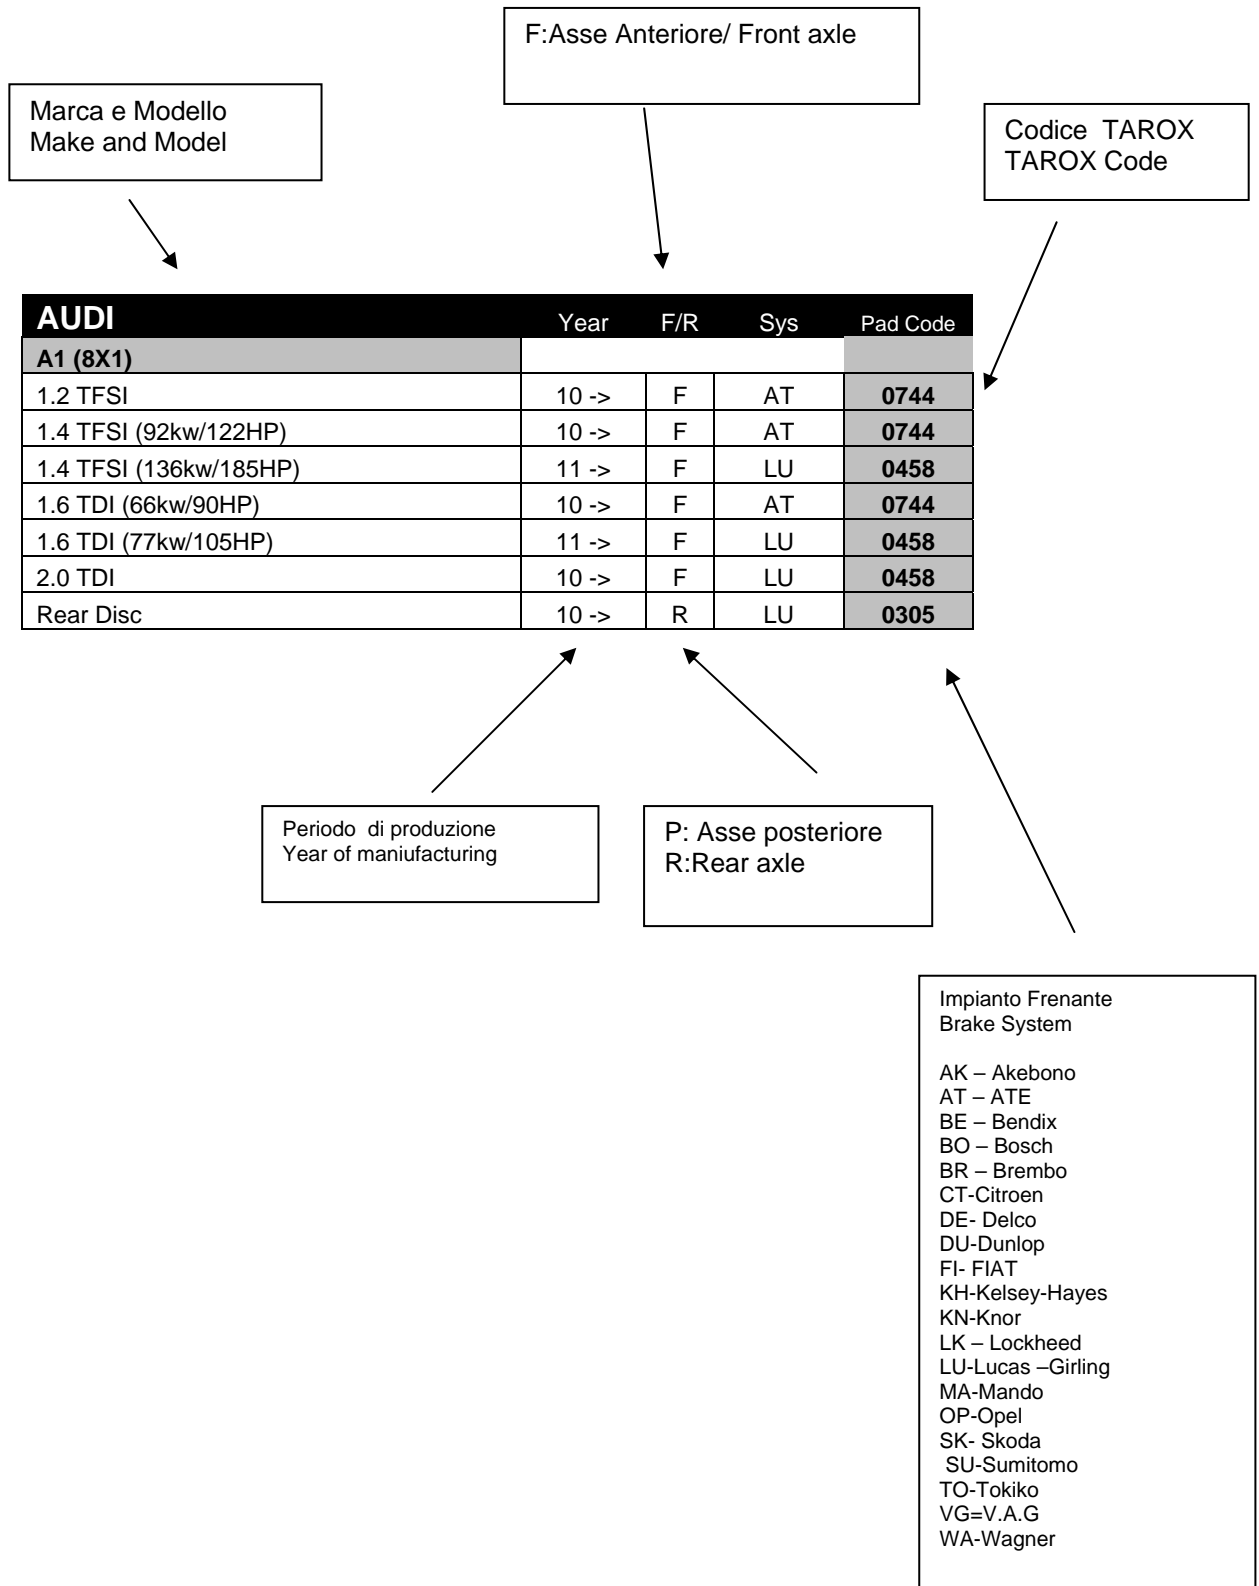

Guida alla Lettura/ How to read the catalogue

VAUXHALL	Year	F/R	Sys	Pad Code
Agila				
1.0 12v (Non ABS)	00 ->	F	BO	1321
1.0 12v (ABS)	00 ->	F	BO	1306
1.2 12v (Non ABS)	00 ->	F	BO	1321
1.2 12v (ABS)	00 ->	F	BO	1306
1.3 Turbo Diesel CDTi (Non ABS)	03 ->	F	BO	1321
1.3 Turbo Diesel CDTi (ABS)	03 ->	F	BO	1306
Agila II				
1.0	09/07->	F	LU	2592
1.2	09/07->	F	LU	2592
1.3 CDTi	09/07->	F	LU	2592
Antara				
2.0 CDTi	05/06-	F	AK	1364
2.4 16v	05/06-	F	AK	1364
3.2 V6 24v	05/06-	F	AK	1364
Rear disc	05/06-	R	AK	1365
Astra Mk1				
1.2	80-10/84	F	DE	0153
1.3	80-10/84	F	DE	0153
1.6	81-10/84	F	DE	0153
1.6 Diesel	82-10/84	F	DE	0153
1.8 GTE	83-10/84	F	DE	0153
Astra Mk2				
1.2	10/84-91	F	DE	0153
1.3	10/84-89	F	DE	0153
1.4	89-91	F	DE	0153
1.5 Turbo Diesel	88-91	F	DE	0153
1.6	10/84-91	F	DE	0153
1.6 Diesel	10/84-89	F	DE	0153
1.7 Diesel	89-91	F	DE	0153
1.8	10/84-91	F	DE	0153
2.0	87-91	F	DE	0153
2.0 16v	87-91	F	AT	0330
Rear Disc **	87-91	R	OP	1589
Astra Mk3				
1.4 (Solid Disc)	91-96	F	AT	0448
1.4 (Vented Disc)	91-98	F	AT	0448
1.6 (Solid Disc)	91-96	F	AT	0448
1.6 (Vented Disc)	91-98	F	AT	0448
1.6 16v	93-98	F	AT	0448
1.7 Diesel (Vented Disc)	91-94	F	AT	0448
1.7 Turbo Diesel	92-98	F	AT	0448
1.8	91-98	F	AT	0330
1.8 16v	93-98	F	AT	0330
2.0	91-94	F	AT	0330
2.0 16v	91-98	F	AT	0330
Rear Disc	91-98	R	AT	1589
Astra Mk4				
1.2 16v (Solid Disc)	98 ->	F	AT	0447
1.2 16v (Vented Disc)	98 ->	F	AT	0447
1.4 16v (Solid Disc)	98 ->	F	AT	0447
1.4 16v (Vented Disc)	98 ->	F	AT	0447
1.6 (Solid Disc)	98 ->	F	AT	0447
1.6 (Vented Disc)	98 ->	F	AT	0447