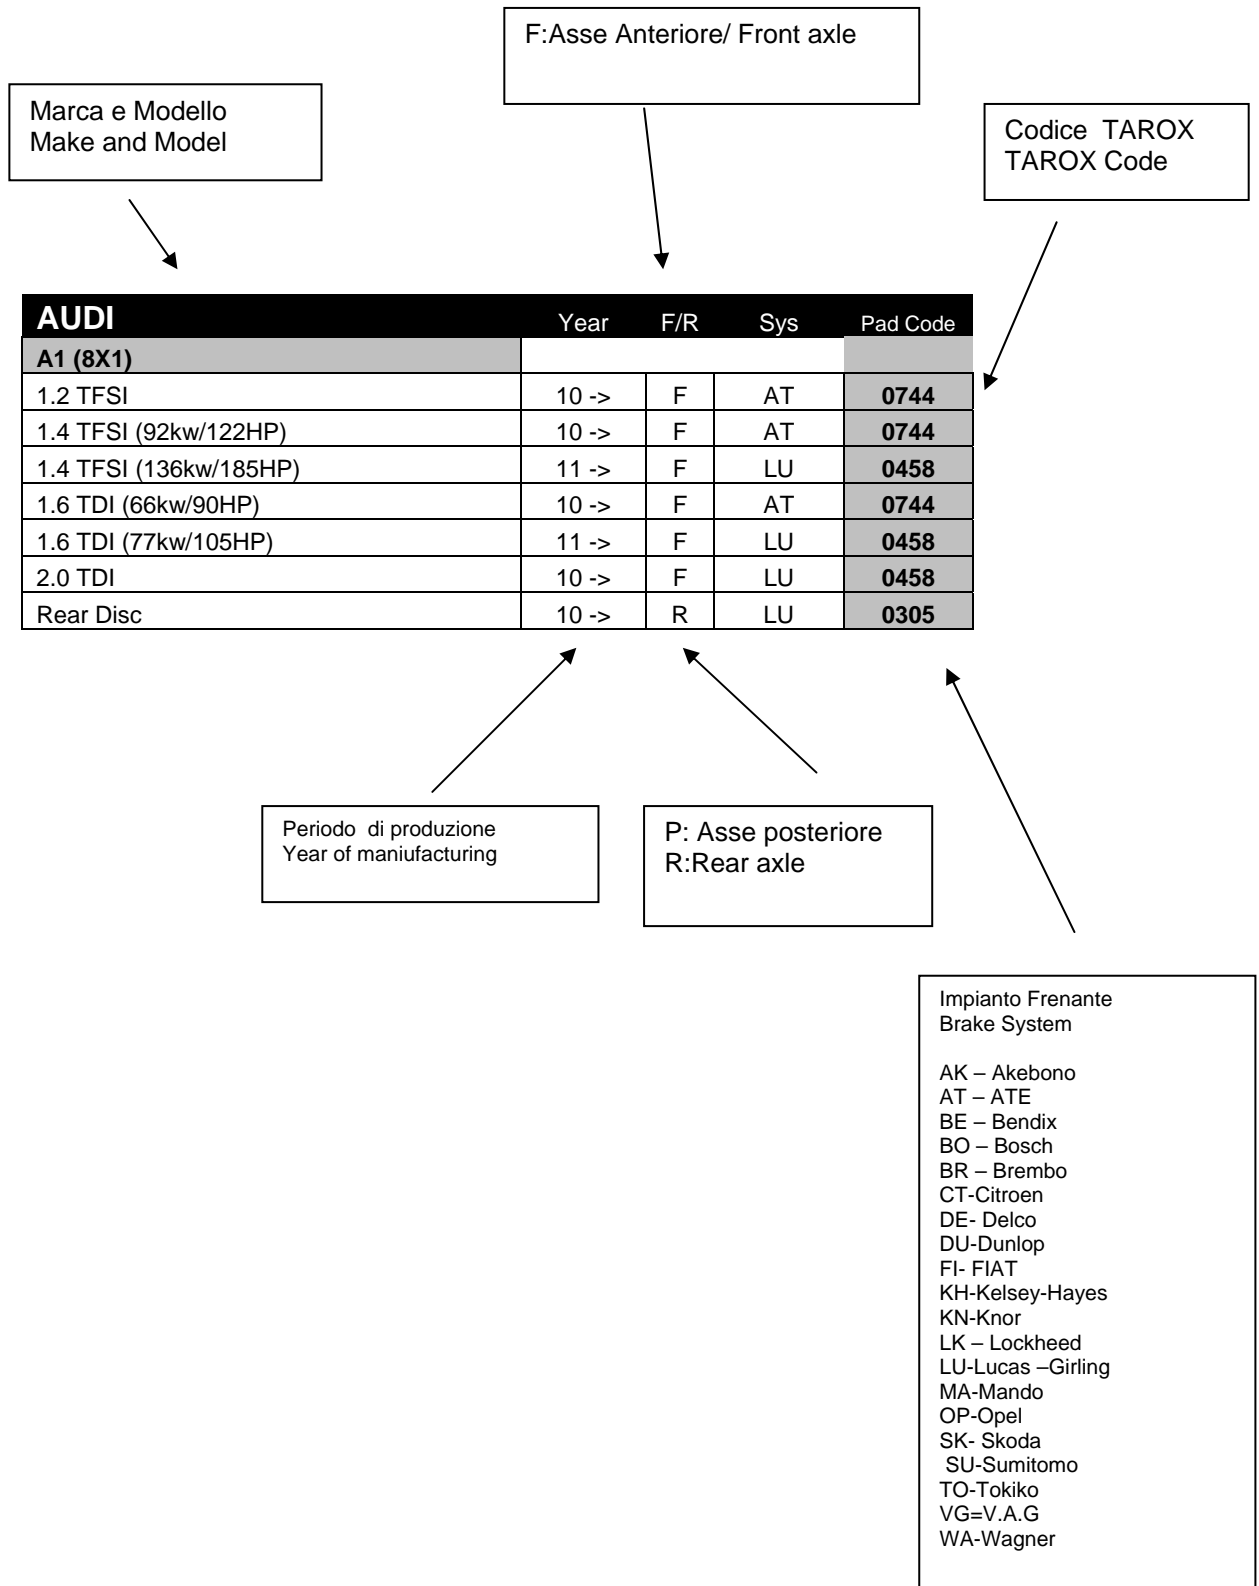

Guida alla Lettura/ How to read the catalogue

VOLKSWAGEN	Year	F/R	Sys	Pad Code
Amarok				
2.0 BiTdi	10 ->	F		
2.0 BiTdi 4-motion	10 ->	F		
2.0 Tdi	10 ->	F		
2.0 Tdi 4-motion	10 ->	F		
Beetle (98->)				
1.4 16v	98 ->	F	AT	0744-S
1.6 16v	98 ->	F	AT	0744-S
1.8 20v	98 ->	F	AT	0744-S
1.8 Turbo 20v	98 ->	F	AT	0459
1.9 Turbo Diesel TDi (90/100)	98 ->	F	AT	0744-S
2.0	98 ->	F	AT	0744-S
2.3 V5	99 ->	F	AT	0459
RSi 3.2 V6 4motion	00 ->	F	AT	0459
Rear Disc (Solid Disc)	98 ->	R	LU	0305
Rear Disc (Vented Disc)	00 ->	R	LU	0305
Beetle / Maggiolino (5C1)				
PR Code 1ZM/1ZQ	11->	F	AT	0744-S
PR Code 1ZE/1ZP	11->	F	AT	0471V
PR Code 1LV/1ZB	11->	F	AT	0471V
Rear discs PR Code 1KS/1KT	11->	R		0499
Bora				
1.4 16v (-> Ch No 1JX400000)	98 ->	F	AT	0744
1.4 16v (Ch No 1JX400001 ->)	98 ->	F	AT	0744-S
1.6 (-> Ch No 1JX400000)	98 ->	F	AT	0744
1.6 (Ch No 1JX400001 ->)	98 ->	F	AT	0744-S
1.6 16v (-> Ch No 1JX400000)	98 ->	F	AT	0744
1.6 16v (Ch No 1JX400001 ->)	98 ->	F	AT	0744-S
1.8 20v	98 ->	F	AT	0744-S
1.8 20v 4motion	99 ->	F	AT	0744-S
1.8 Turbo 20v	9/00 ->	F	AT	0459
1.9 Diesel SDi (-> Ch No 1JX400000)	98 ->	F	AT	0744
1.9 Diesel SDi (Ch No 1JX400001 ->)	98 ->	F	AT	0744-S
1.9 Turbo Diesel TDi (90/100)	98 ->	F	AT	0744-S
1.9 Turbo Diesel TDi (110/115)	98 ->	F	AT	0744-S
1.9 Turbo Diesel TDi (130/150)	00 ->	F	AT	0459
1.9 Turbo Diesel TDi 4motion (90/100)	99 ->	F	AT	0744-S
1.9 Turbo Diesel TDi 4motion (115)	99 ->	F	AT	0744-S
1.9 Turbo Diesel TDi 4motion (130/150)	00 ->	F	AT	0459
2.0	98 ->	F	AT	0744-S
2.0 4motion	98 ->	F	AT	0744-S
2.3 V5 (15" wheels)	98 ->	F	AT	0459
2.3 V5 (16" wheels)	98 ->	F	AT	0459
2.3 V5 4motion (15" wheels)	99 ->	F	AT	0459
2.3 V5 4motion (16" wheels)	99 ->	F	AT	0459
2.8 V6 4motion	99 ->	F	AT	0459
Rear Disc 2WD (Solid Disc)	98 ->	R	LU	0305
Rear Disc 4WD (Solid Disc)	98 ->	R	LU	0305
Rear Disc 2WD/4WD (Vented Disc)	99 ->	R	LU	0305
Caddy (04->)				
1.4	04 ->	F		TBA
1.6	04 ->	F		TBA
1.9 Turbo Diesel TDi	04 ->	F		TBA
2.0 Diesel SDi	04 ->	F		TBA
Rear Disc	04 ->	R		TBA