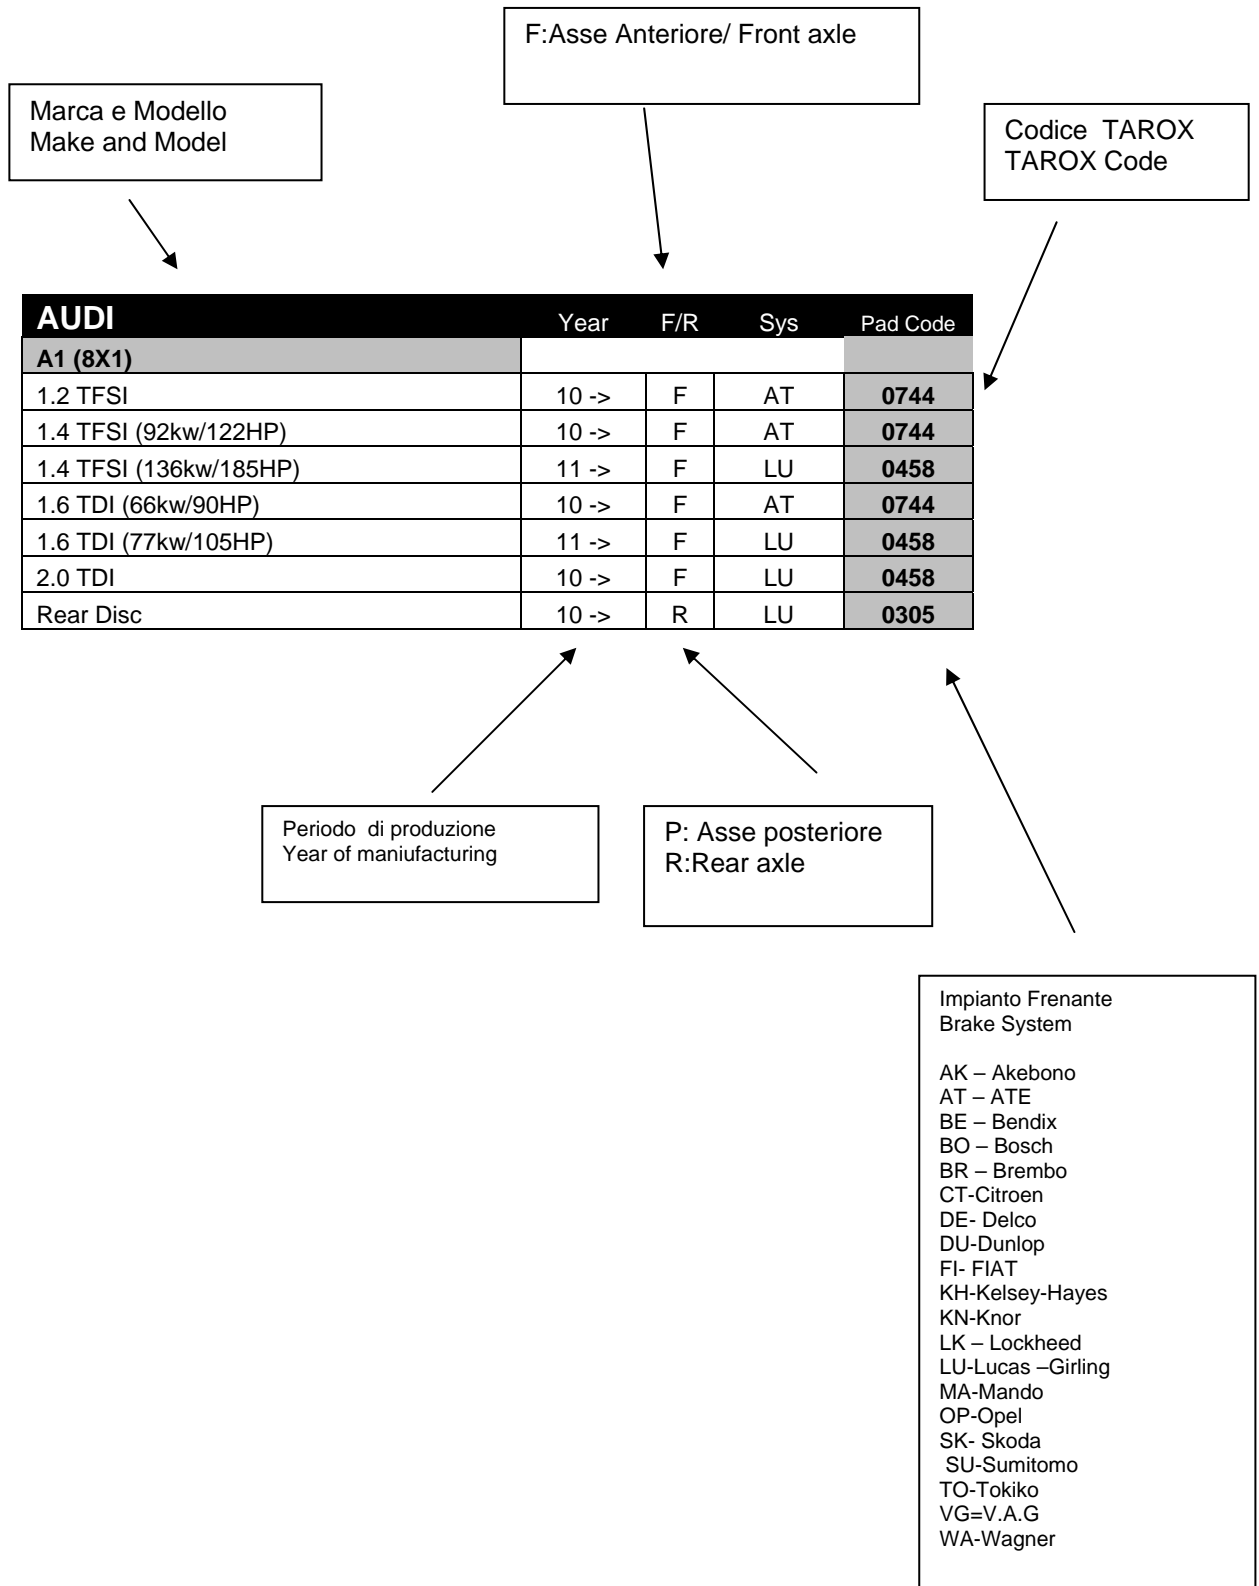

# Guida alla Lettura/ How to read the catalogue

<b>VOLVO</b>	Year	F/R	Sys	Pad Code
<b>C30</b>				
1.6	06 >	F	AT	0888
1.8	06 >	F	AT	0888
2.0	06 >	F	AT	0888
2.5 T5	06 >	F	AT	0898
Rear Disc	06 >	R	AT	1527
<b>C70 (-00)</b>				
2.0 Turbo	6/97 ->	F	AT	1877
2.4	99 ->	F	AT	1877
2.4 Turbo	99 ->	F	AT	1877
2.5	6/97-99	F	AT	1877
2.5 Turbo	6/97-99	F	AT	1877
T5 2.3 Turbo	6/97 ->	F	AT	1877
Rear Disc	6/97 ->	R	AT	0097
<b>C70 (00-02)</b>				
2.0 Turbo	00-02	F	AT	1970
2.4	00-02	F	AT	1970
2.4 Turbo	00-02	F	AT	1970
2.5	00-02	F	AT	1970
2.5 Turbo	00-02	F	AT	1970
T5 2.3 Turbo	00-02	F	AT	1970
Rear Disc	00-02	R	AT	1969
<b>S40/V40 (-&gt;04)</b>				
1.6 16v (256mm Disc)	9/95-9/97	F	LU	0772
1.6 16v (280mm Disc)	10/97-04	F	LU	0771
1.8 16v (256mm Disc)	9/95-9/97	F	LU	0772
1.8 16v (280mm Disc)	10/97-04	F	LU	0771
1.9 Turbo Diesel (256mm Disc)	9/95-9/97	F	LU	T
1.9 Turbo Diesel (280mm Disc)	10/97-04	F	LU	0771
2.0 16v (256mm Disc)	9/95-9/97	F	LU	0772
2.0 16v (280mm Disc)	10/97-04	F	LU	0771
2.0 Turbo (160bhp)	10/97-04	F	LU	0771
T4 1.9 Turbo (200bhp)	6/97-7/00	F	LU	0771
T4 2.0 Turbo (200bhp)	7/00-04	F	LU	0771
Rear Disc	9/95-04	R	LU	0773
<b>S40 II/V50 (04-&gt;)</b>				
1.6 16v (15" wheels)	04 ->	F	AT	0888
1.6 16v (16" wheels)	04 ->	F	AT	0888
1.6 Turbo Diesel (15" wheels)	04 ->	F	AT	0888
1.6 Turbo Diesel (16" wheels)	04 ->	F	AT	0888
1.8 16v (15" wheels)	04 ->	F	AT	0888
1.8 16v (16" wheels)	04 ->	F	AT	0898
2.0 Turbo Diesel (15" wheels)	04 ->	F	AT	0888
2.0 Turbo Diesel (16" wheels)	04 ->	F	AT	0888
2.4 20v (15" wheels)	04 ->	F	AT	0888
2.4 20v (16" wheels)	04 ->	F	AT	0888
T5 2.5 Turbo 20v	04 ->	F	AT	0898
Rear Disc	04 ->	R	AT	1527
<b>S60</b>				
2.0 Turbo (286mm Disc)	00 ->	F	AT	1970
2.0 Turbo (305mm Disc)	00 ->	F	AT	1970
2.4 (286mm Disc)	00 ->	F	AT	1970
2.4 (305mm Disc)	00 ->	F	AT	1970
2.4 Turbo (286mm Disc)	00 ->	F	AT	1970
2.4 Turbo (305mm Disc)	00 ->	F	AT	1970