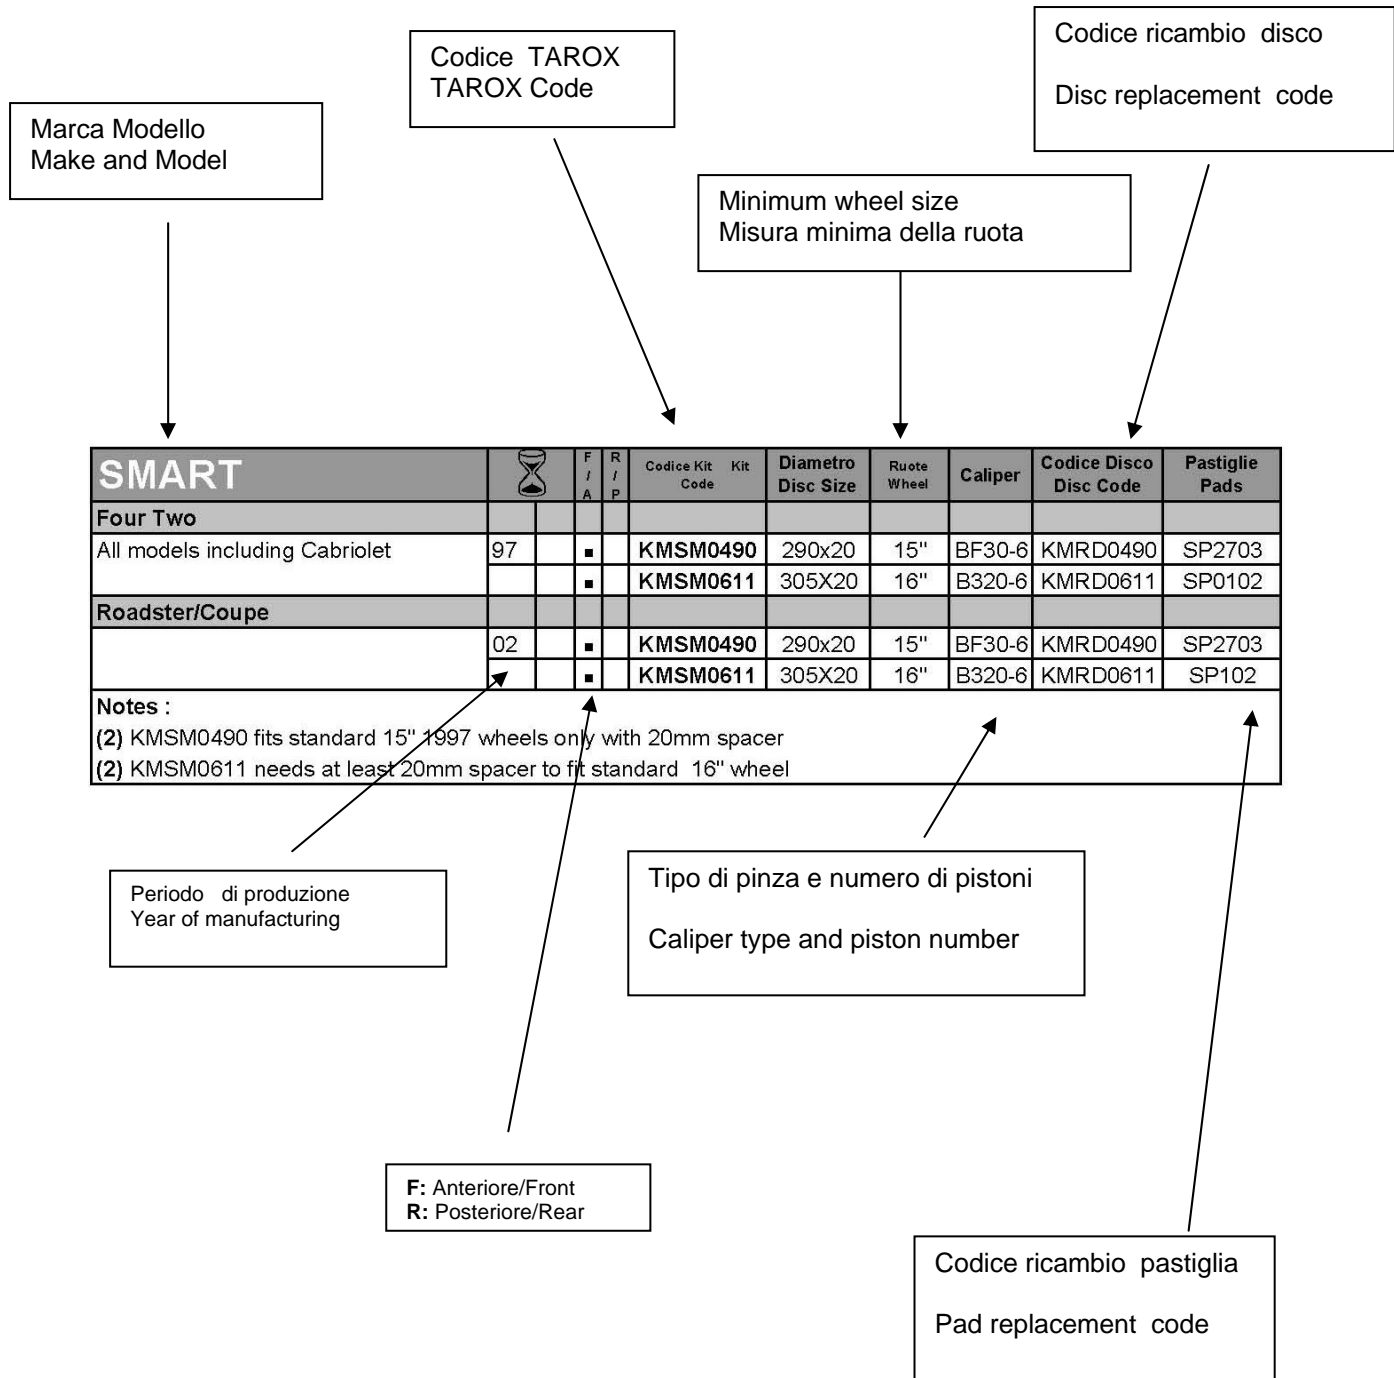

# How to read this catalogue / Guida alla consultazione

SMART		F	R	Codice Kit	Kit	Diametro Disc Size	Ruote Wheel	Caliper	Codice Disco Disc Code	Pastiglie Pads
<b>Four Two</b>										
All models including Cabriolet	97	■		<b>KMSM0490</b>		290x20	15"	BF30-6	KMRD0490	SP2703
				<b>KMSM0611</b>		305X20	16"	B320-6	KMRD0611	SP0102
<b>Roadster/Coupe</b>										
	02	■		<b>KMSM0490</b>		290x20	15"	BF30-6	KMRD0490	SP2703
				<b>KMSM0611</b>		305X20	16"	B320-6	KMRD0611	SP102
<b>Notes :</b> (2) KMSM0490 fits standard 15" 1997 wheels only with 20mm spacer (2) KMSM0611 needs at least 20mm spacer to fit standard 16" wheel										