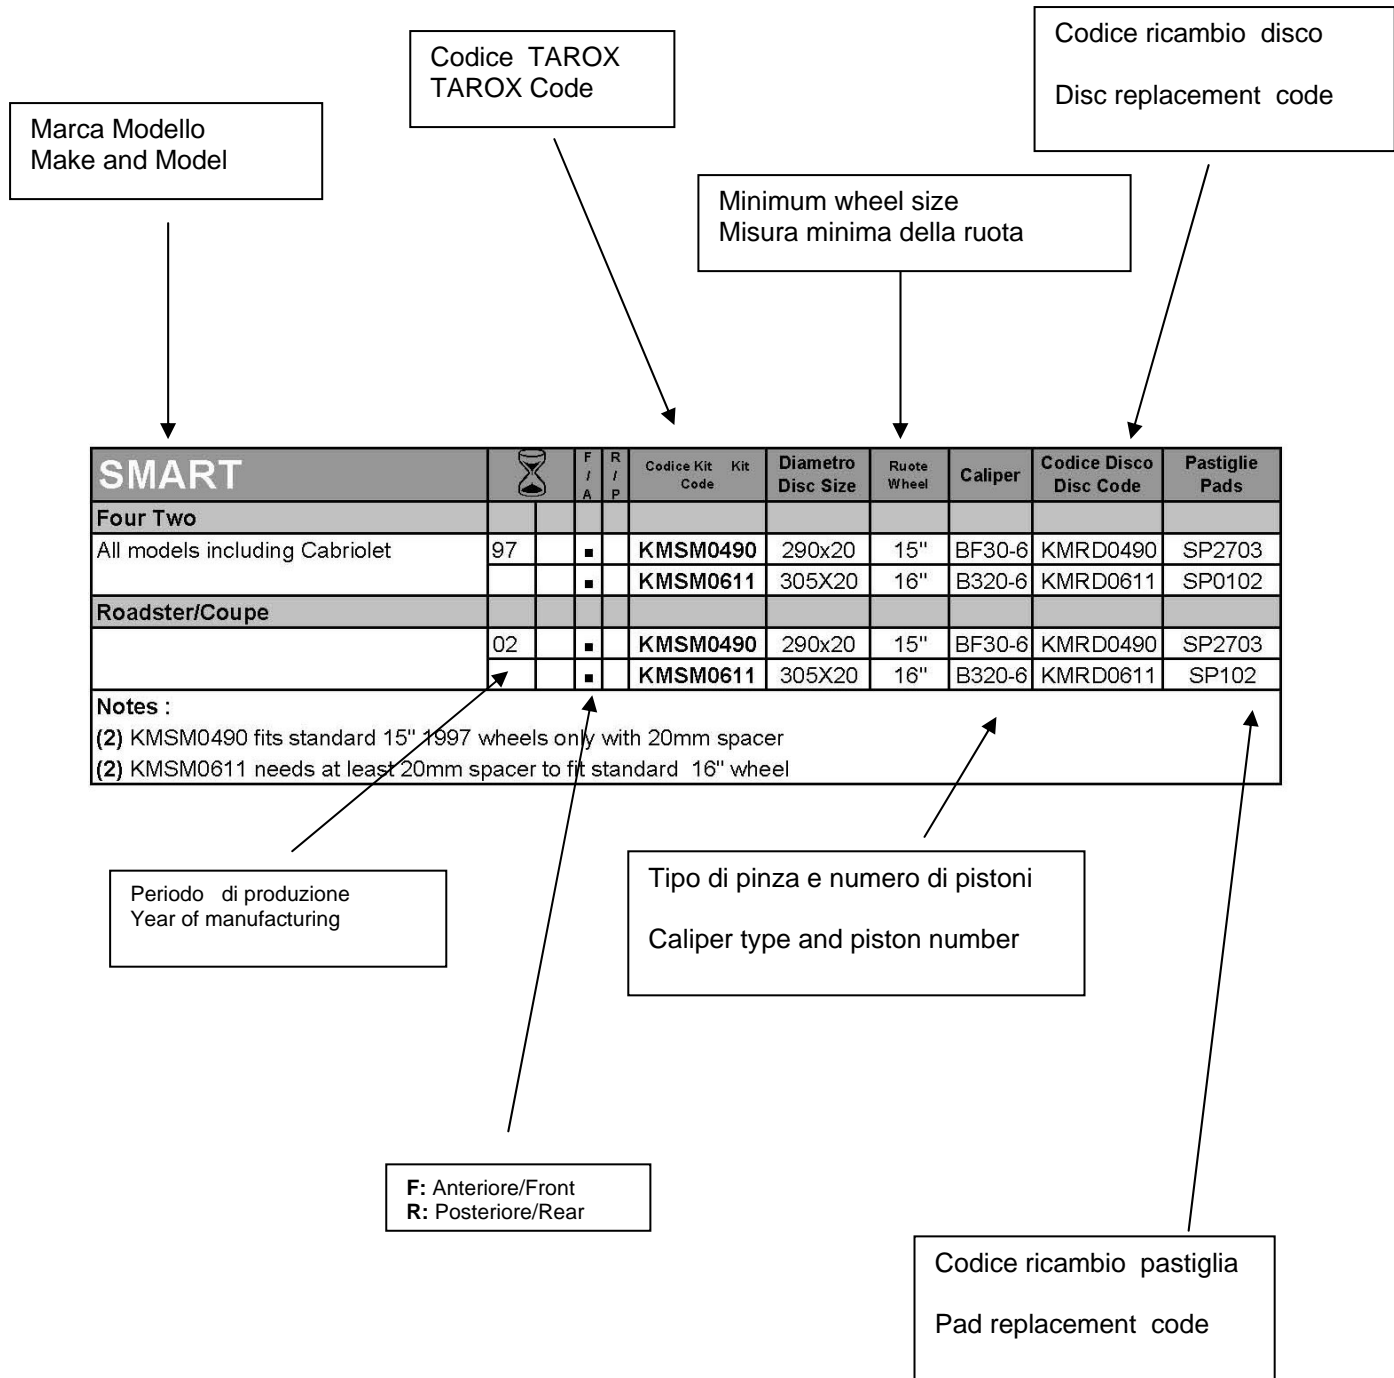

# How to read this catalogue / Guida alla consultazione

SMART		F / A	R / P	Codice Kit Kit Code	Diametro Disc Size	Ruote Wheel	Caliper	Codice Disco Disc Code	Pastiglie Pads
<b>Four Two</b>									
All models including Cabriolet	97	■		<b>KMSM0490</b>	290x20	15"	BF30-6	KMRD0490	SP2703
				<b>KMSM0611</b>	305X20	16"	B320-6	KMRD0611	SP0102
<b>Roadster/Coupe</b>									
	02	■		<b>KMSM0490</b>	290x20	15"	BF30-6	KMRD0490	SP2703
				<b>KMSM0611</b>	305X20	16"	B320-6	KMRD0611	SP102
<b>Notes :</b> (2) KMSM0490 fits standard 15" 1997 wheels only with 20mm spacer (2) KMSM0611 needs at least 20mm spacer to fit standard 16" wheel									