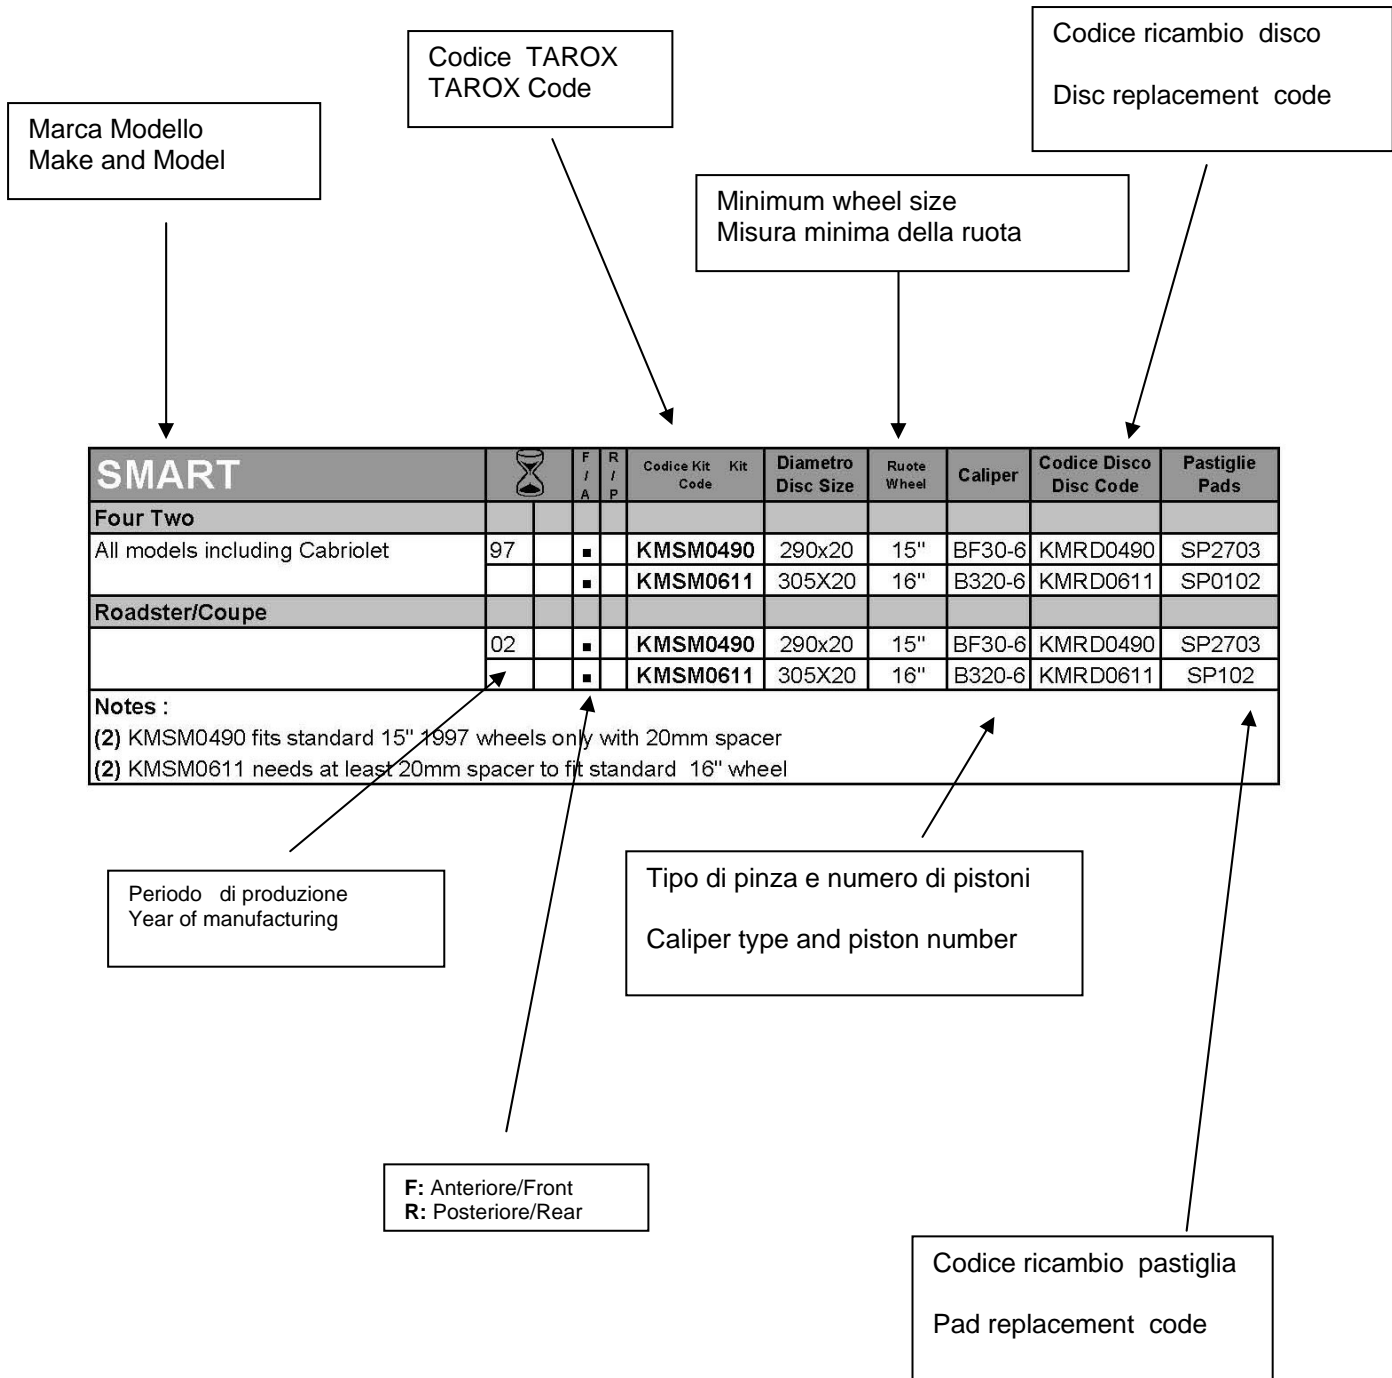

How to read this catalogue / Guida alla consultazione

SMART		F / A	R / P	Codice Kit Kit Code	Diametro Disc Size	Ruote Wheel	Caliper	Codice Disco Disc Code	Pastiglie Pads
Four Two									
All models including Cabriolet	97	■		KMSM0490	290x20	15"	BF30-6	KMRD0490	SP2703
				KMSM0611	305X20	16"	B320-6	KMRD0611	SP0102
Roadster/Coupe									
	02	■		KMSM0490	290x20	15"	BF30-6	KMRD0490	SP2703
				KMSM0611	305X20	16"	B320-6	KMRD0611	SP102
Notes : (2) KMSM0490 fits standard 15" 1997 wheels only with 20mm spacer (2) KMSM0611 needs at least 20mm spacer to fit standard 16" wheel									

TAROX Linea freni speciali - TAROX Spezial Bremsen - TAROX Freins Speciaux - TAROX Advanced Brake Parts

CHRYSLER		F / A	R / P	Codice Kit Code	Kit	Diametro Disc Size	Ruote Wheel	Caliper	Codice Disco Disc Code	Pastiglie Pads
PT Cruiser										
All models	99		■	KMCR0635		305X26	16"	B32-6	KMRD0635	SP0239
Notes :										

DODGE		F / A	R / P	Codice Kit Code	Kit	Diametro Disc Size	Ruote Wheel	Caliper	Codice Disco Disc Code	Pastiglie Pads
RAM (BR/BE)										
1500 Pick up	94	02	■	KMDO0142		327X22	16"	B32-6	KMRD0142	SP0239
RAM (DS/DJ)										
1500 Pick up 5.7 HEMI	09		■	KMDO0979		400X30	21"	B400-12 RT	KMRD0979	SP0239
			■	KMDO0980		400X22	21"	OE Caliper	KMRD0980	N/A
Notes :										