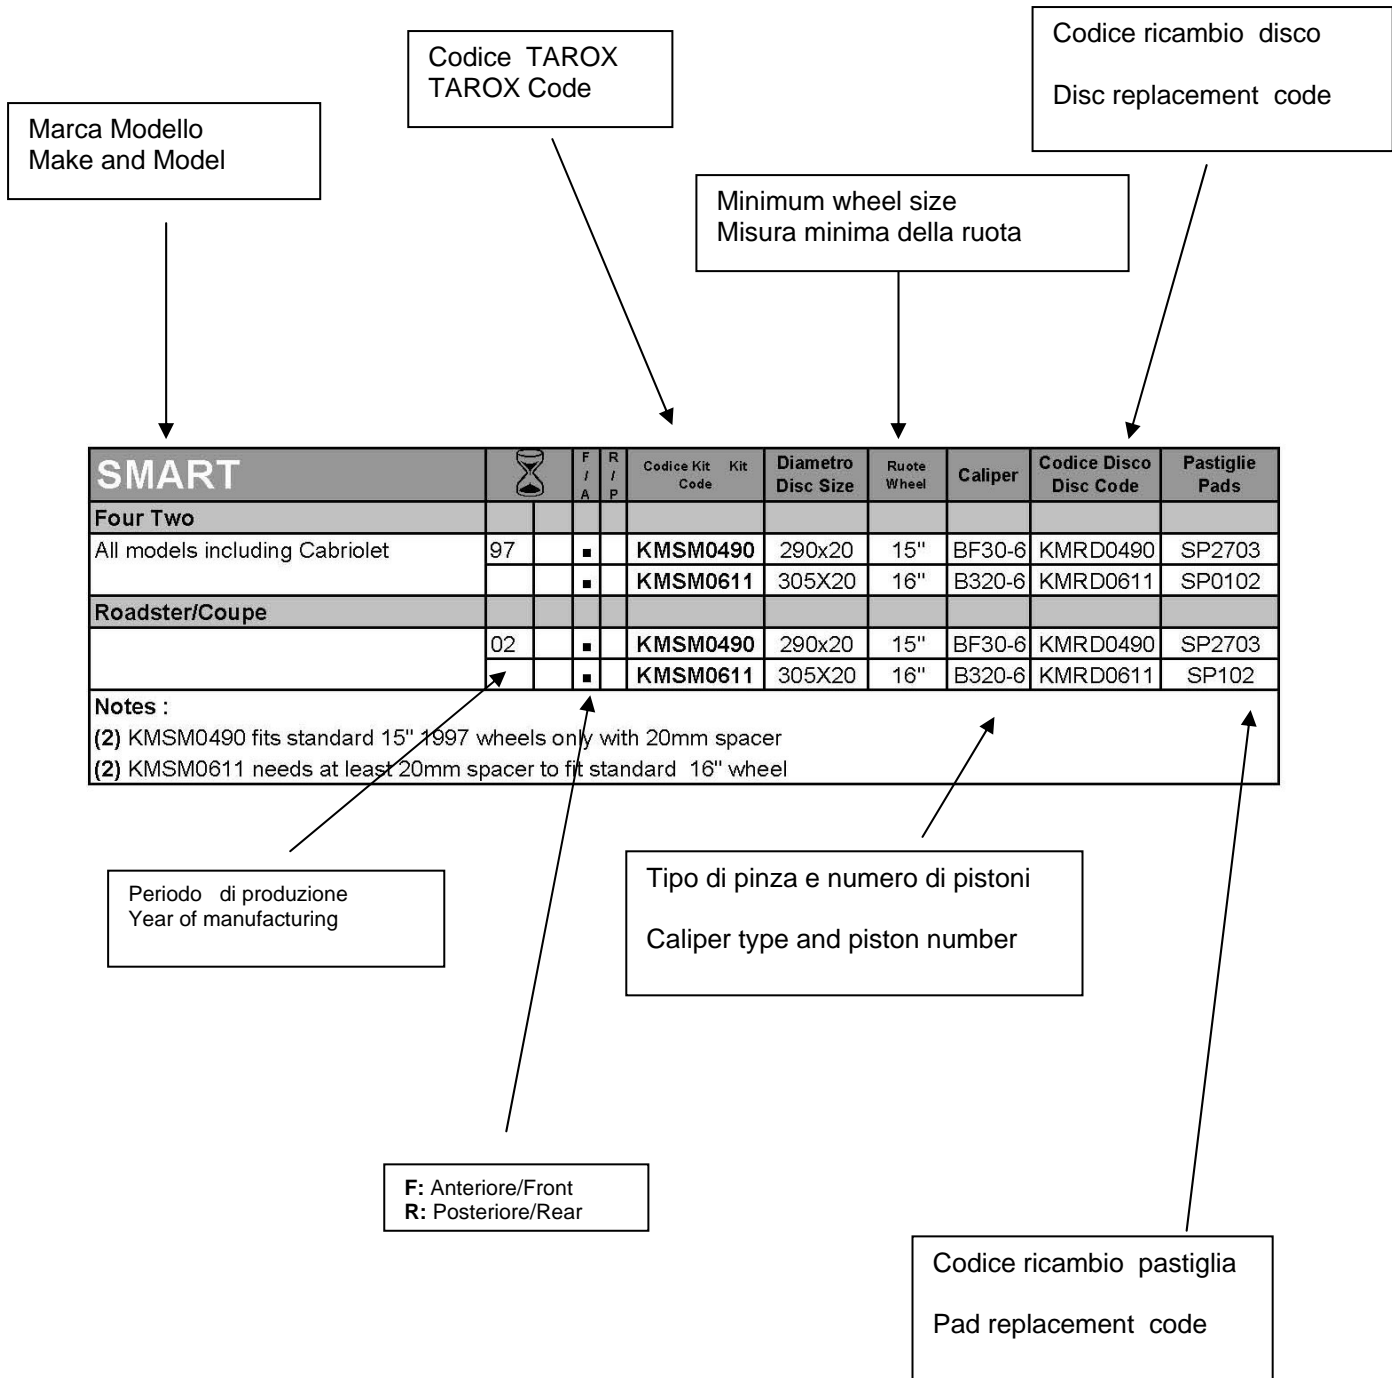

# How to read this catalogue / Guida alla consultazione

SMART		F / A	R / P	Codice Kit Kit Code	Diametro Disc Size	Ruote Wheel	Caliper	Codice Disco Disc Code	Pastiglie Pads
<b>Four Two</b>									
All models including Cabriolet	97	■		<b>KMSM0490</b>	290x20	15"	BF30-6	KMRD0490	SP2703
				<b>KMSM0611</b>	305X20	16"	B320-6	KMRD0611	SP0102
<b>Roadster/Coupe</b>									
	02	■		<b>KMSM0490</b>	290x20	15"	BF30-6	KMRD0490	SP2703
				<b>KMSM0611</b>	305X20	16"	B320-6	KMRD0611	SP102
<b>Notes :</b> (2) KMSM0490 fits standard 15" 1997 wheels only with 20mm spacer (2) KMSM0611 needs at least 20mm spacer to fit standard 16" wheel									