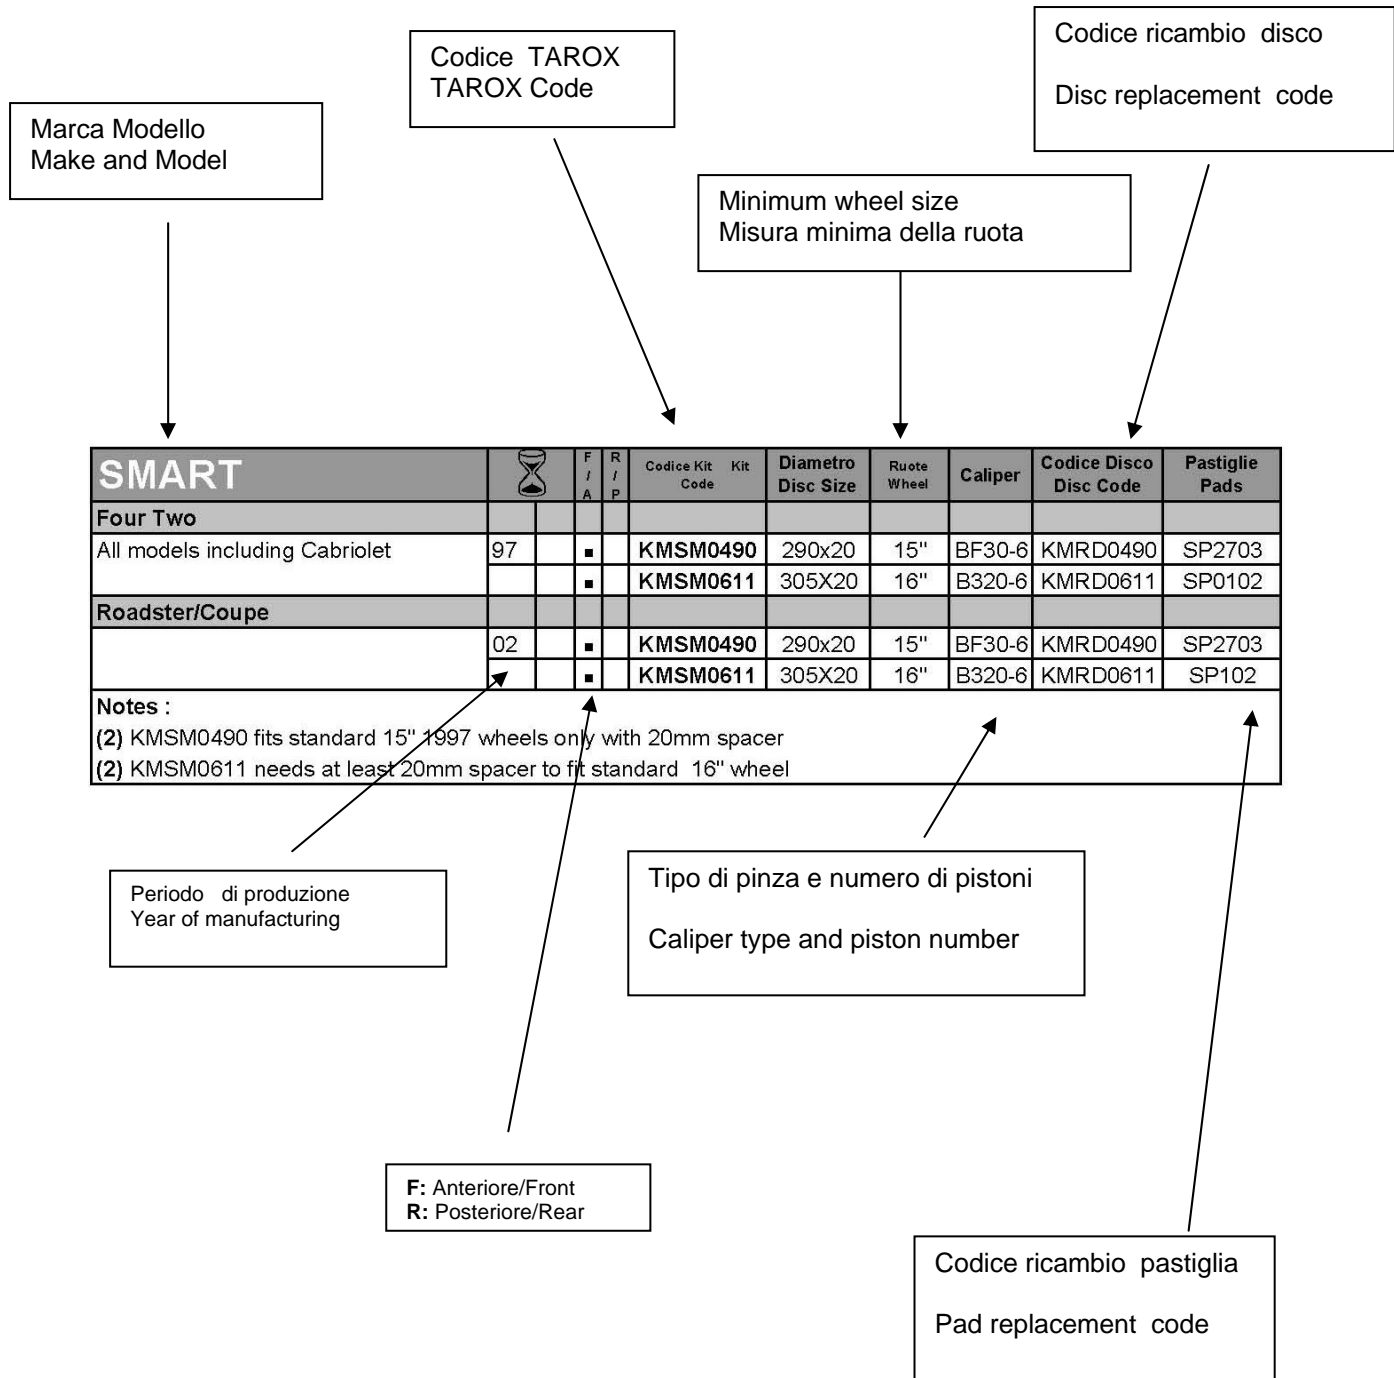

How to read this catalogue / Guida alla consultazione

SMART		F / A	R / P	Codice Kit Kit Code	Diametro Disc Size	Ruote Wheel	Caliper	Codice Disco Disc Code	Pastiglie Pads
Four Two									
All models including Cabriolet	97	■		KMSM0490	290x20	15"	BF30-6	KMRD0490	SP2703
			■	KMSM0611	305X20	16"	B320-6	KMRD0611	SP0102
Roadster/Coupe									
	02	■		KMSM0490	290x20	15"	BF30-6	KMRD0490	SP2703
			■	KMSM0611	305X20	16"	B320-6	KMRD0611	SP102
Notes : (2) KMSM0490 fits standard 15" 1997 wheels only with 20mm spacer (2) KMSM0611 needs at least 20mm spacer to fit standard 16" wheel									