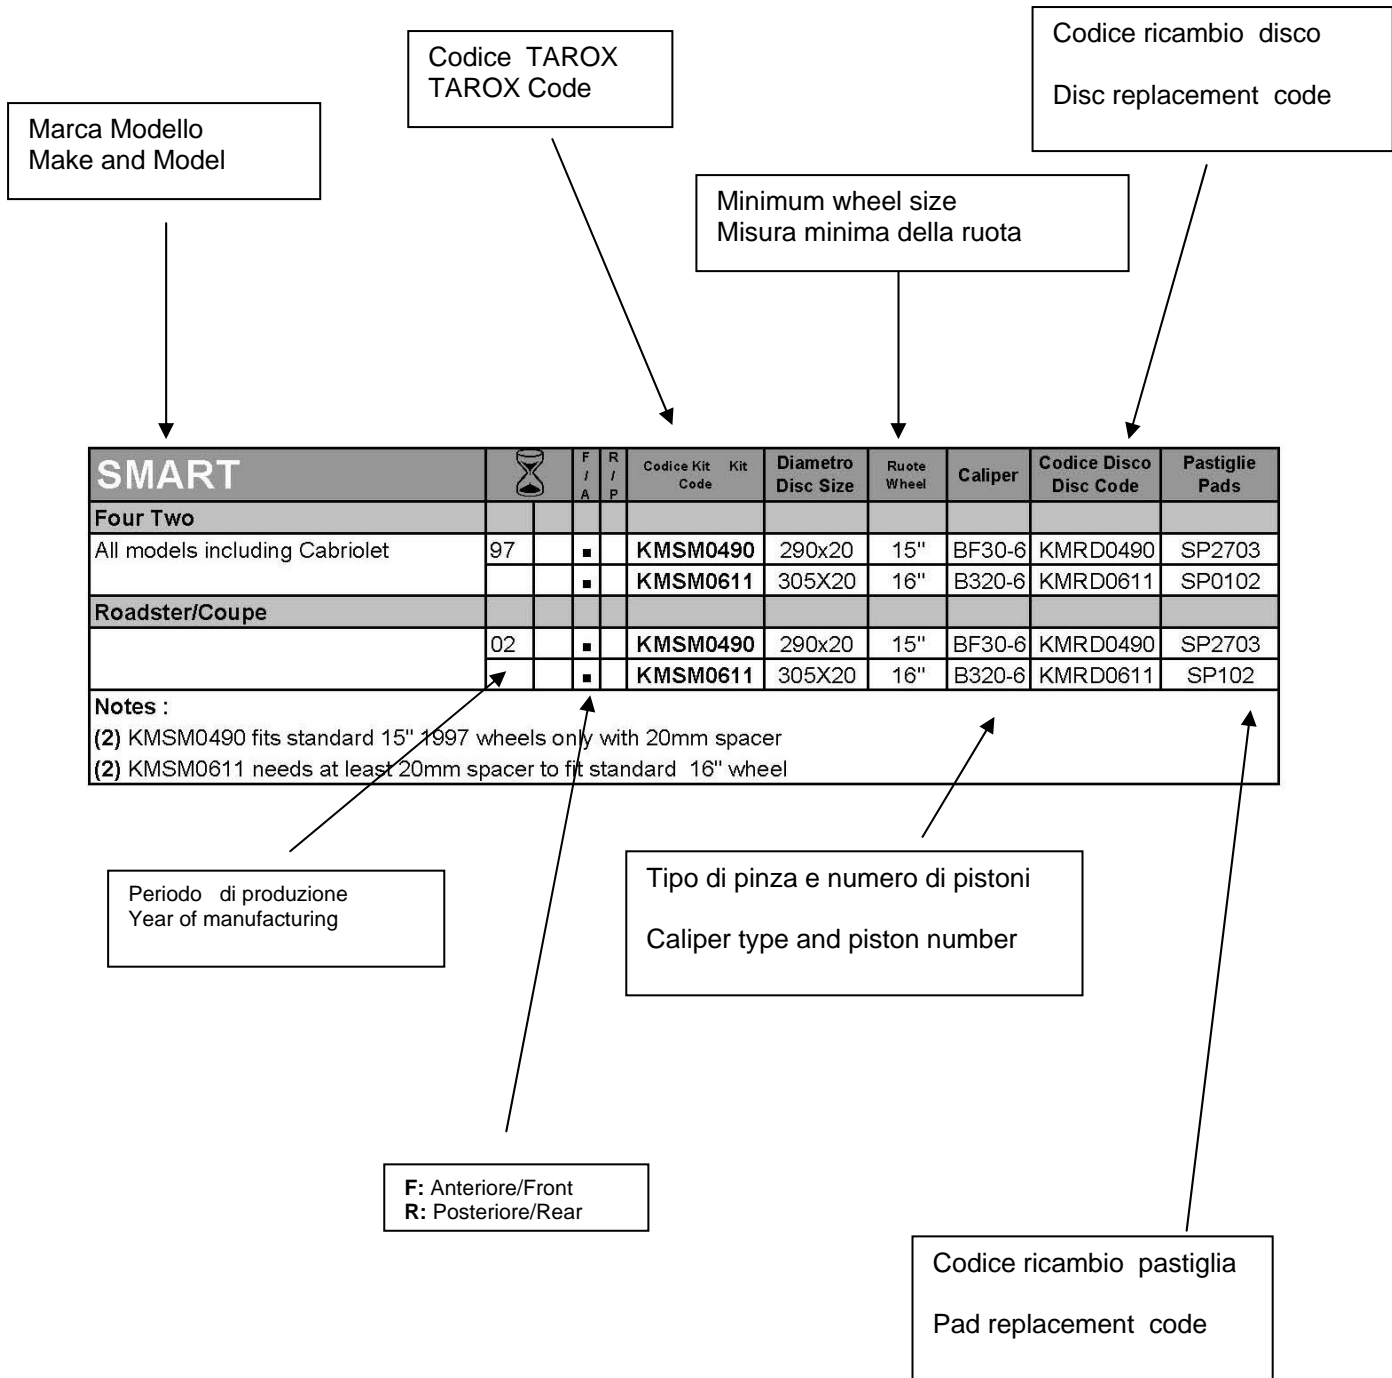

How to read this catalogue / Guida alla consultazione

SMART		F / A	R / P	Codice Kit Kit Code	Diametro Disc Size	Ruote Wheel	Caliper	Codice Disco Disc Code	Pastiglie Pads
Four Two									
All models including Cabriolet	97	■		KMSM0490	290x20	15"	BF30-6	KMRD0490	SP2703
				KMSM0611	305X20	16"	B320-6	KMRD0611	SP0102
Roadster/Coupe									
	02	■		KMSM0490	290x20	15"	BF30-6	KMRD0490	SP2703
				KMSM0611	305X20	16"	B320-6	KMRD0611	SP102
Notes : (2) KMSM0490 fits standard 15" 1997 wheels only with 20mm spacer (2) KMSM0611 needs at least 20mm spacer to fit standard 16" wheel									

Notes :

- (1) KMFO0097 requires modified replacement brake pads
- (2) KMFO0078 fits standard 16" wheel with a 5mm spacer
- (3) KMFO0729 is only suitable for those cars fitted with 258X22mm discs
- (4) KMFO0983 requires a modification of the hub. It is recommended only for race use