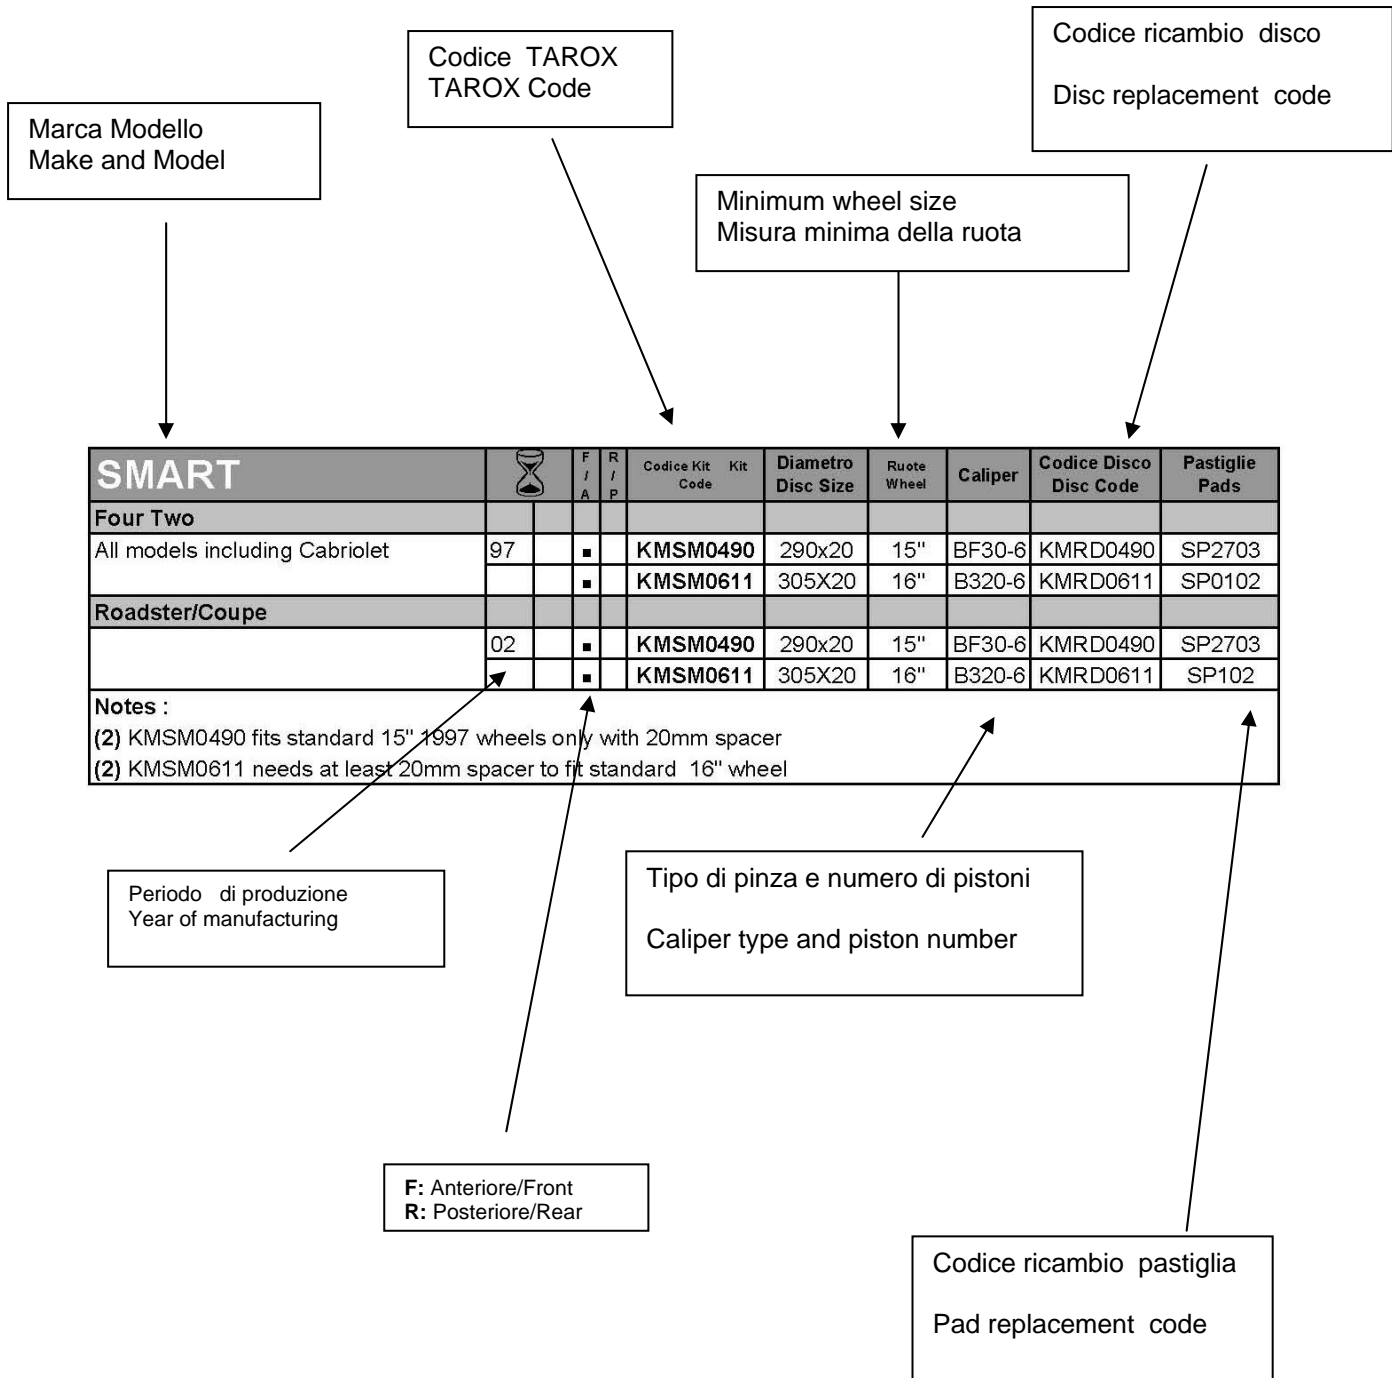

How to read this catalogue / Guida alla consultazione

| SMART | | F / A | R / P | Codice Kit Kit Code | Diametro Disc Size | Ruote Wheel | Caliper | Codice Disco Disc Code | Pastiglie Pads |
|---|----|-------|-------|---------------------|--------------------|-------------|---------|------------------------|----------------|
| Four Two | | | | | | | | | |
| All models including Cabriolet | 97 | ■ | | KMSM0490 | 290x20 | 15" | BF30-6 | KMRD0490 | SP2703 |
| | | | ■ | KMSM0611 | 305X20 | 16" | B320-6 | KMRD0611 | SP0102 |
| Roadster/Coupe | | | | | | | | | |
| | 02 | ■ | | KMSM0490 | 290x20 | 15" | BF30-6 | KMRD0490 | SP2703 |
| | | | ■ | KMSM0611 | 305X20 | 16" | B320-6 | KMRD0611 | SP102 |
| Notes : (2) KMSM0490 fits standard 15" 1997 wheels only with 20mm spacer (2) KMSM0611 needs at least 20mm spacer to fit standard 16" wheel | | | | | | | | | |