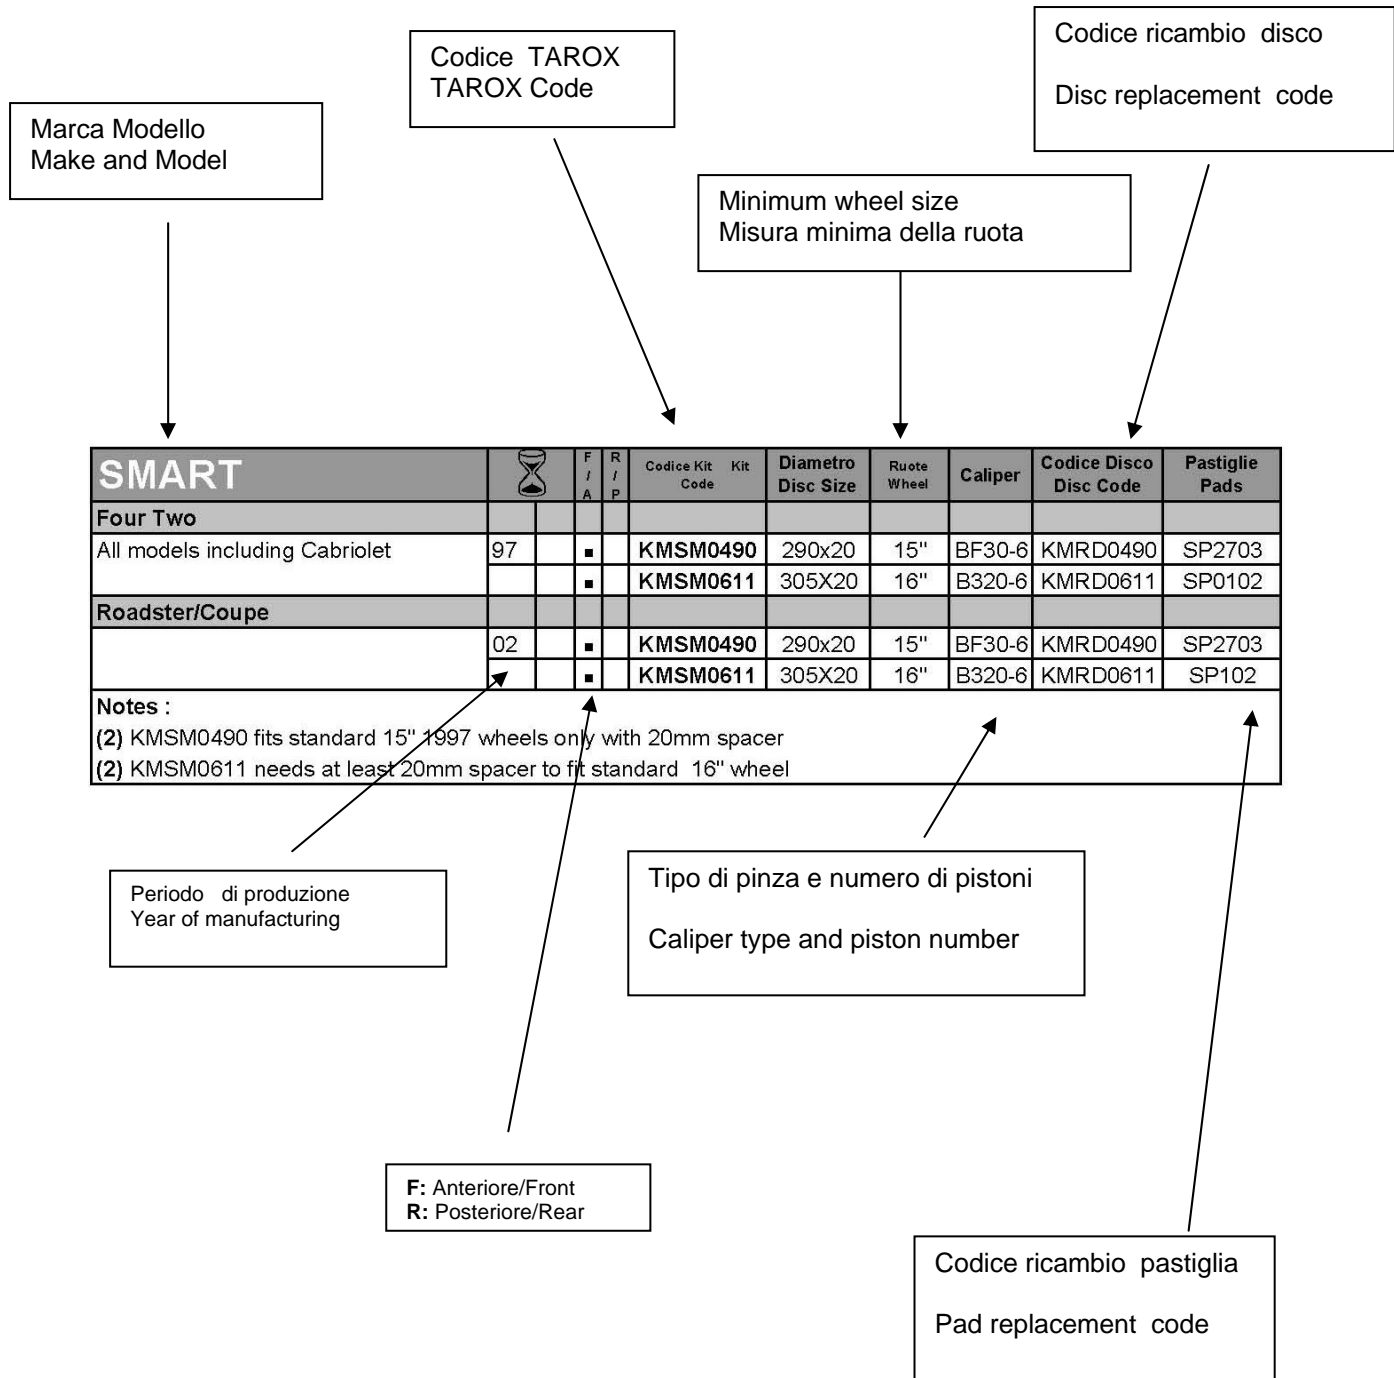

How to read this catalogue / Guida alla consultazione

SMART		F / A	R / P	Codice Kit Kit Code	Diametro Disc Size	Ruote Wheel	Caliper	Codice Disco Disc Code	Pastiglie Pads
Four Two									
All models including Cabriolet	97	■		KMSM0490	290x20	15"	BF30-6	KMRD0490	SP2703
			■	KMSM0611	305X20	16"	B320-6	KMRD0611	SP0102
Roadster/Coupe									
	02	■		KMSM0490	290x20	15"	BF30-6	KMRD0490	SP2703
			■	KMSM0611	305X20	16"	B320-6	KMRD0611	SP102
Notes : (2) KMSM0490 fits standard 15" 1997 wheels only with 20mm spacer (2) KMSM0611 needs at least 20mm spacer to fit standard 16" wheel									

TAROX Linea freni speciali - TAROX Spezial Bremsen - TAROX Freins Speciaux - TAROX Advanced Brake Parts

JAGUAR			F	R	Codice Kit Code	Kit	Diametro Disc Size	Ruote Wheel	Caliper	Codice Disco Disc Code	Pastiglie Pads
	A	P									
XJ Mk I											
All models	68	73	■		KMJA0999		330X26	17"	B33-10	KMRD0999	SP0239
XK											
All models	97	06	■		KMJA0344		340X26	18"	B34GT-10	KMRD0344	SP0239
			■		KMJA0408		350X26	18"	B34GT-10	KMRD0408	SP0239
			■		KMJA0347		360X30	18"	B34GT-10	KMRD0347	SP0239
			■		KMJA0409		350X24	18"	BF34 - 6	KMRD0409	SP2703M