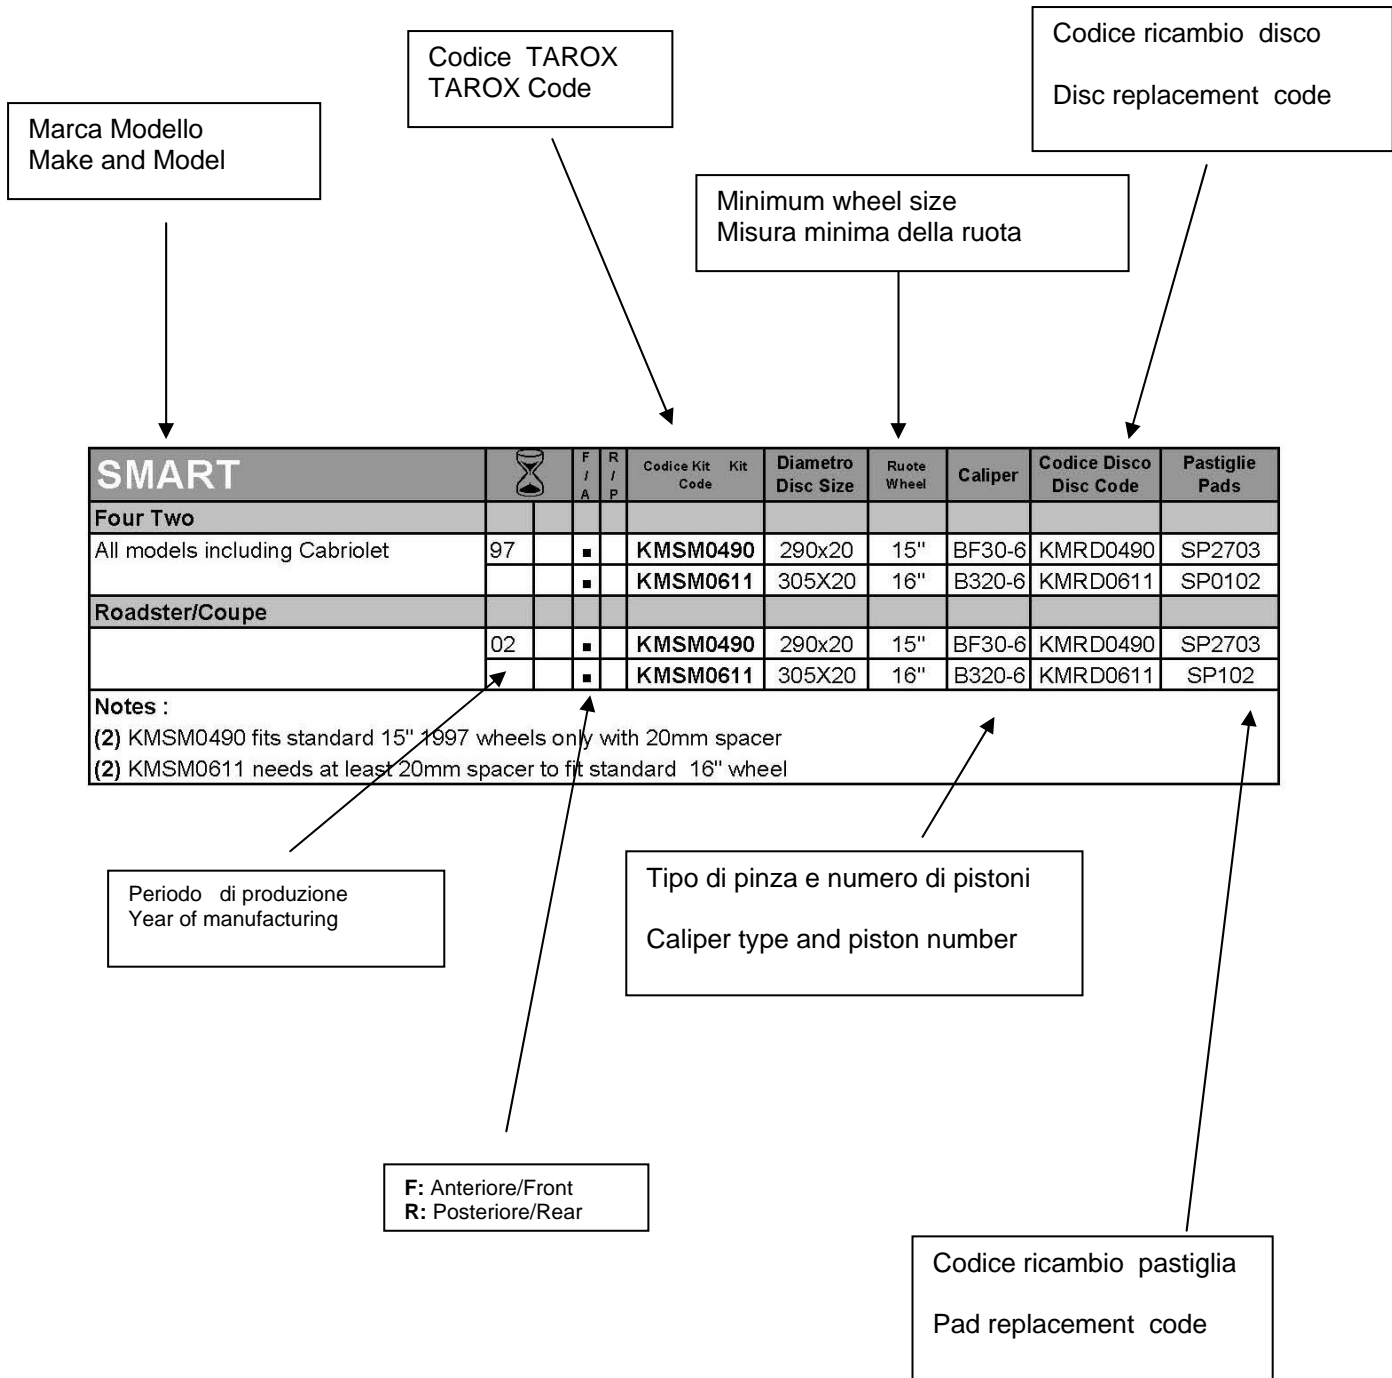

How to read this catalogue / Guida alla consultazione

SMART		F / A	R / P	Codice Kit Kit Code	Diametro Disc Size	Ruote Wheel	Caliper	Codice Disco Disc Code	Pastiglie Pads
Four Two									
All models including Cabriolet	97	■		KMSM0490	290x20	15"	BF30-6	KMRD0490	SP2703
				KMSM0611	305X20	16"	B320-6	KMRD0611	SP0102
Roadster/Coupe									
	02	■		KMSM0490	290x20	15"	BF30-6	KMRD0490	SP2703
				KMSM0611	305X20	16"	B320-6	KMRD0611	SP102
Notes : (2) KMSM0490 fits standard 15" 1997 wheels only with 20mm spacer (2) KMSM0611 needs at least 20mm spacer to fit standard 16" wheel									