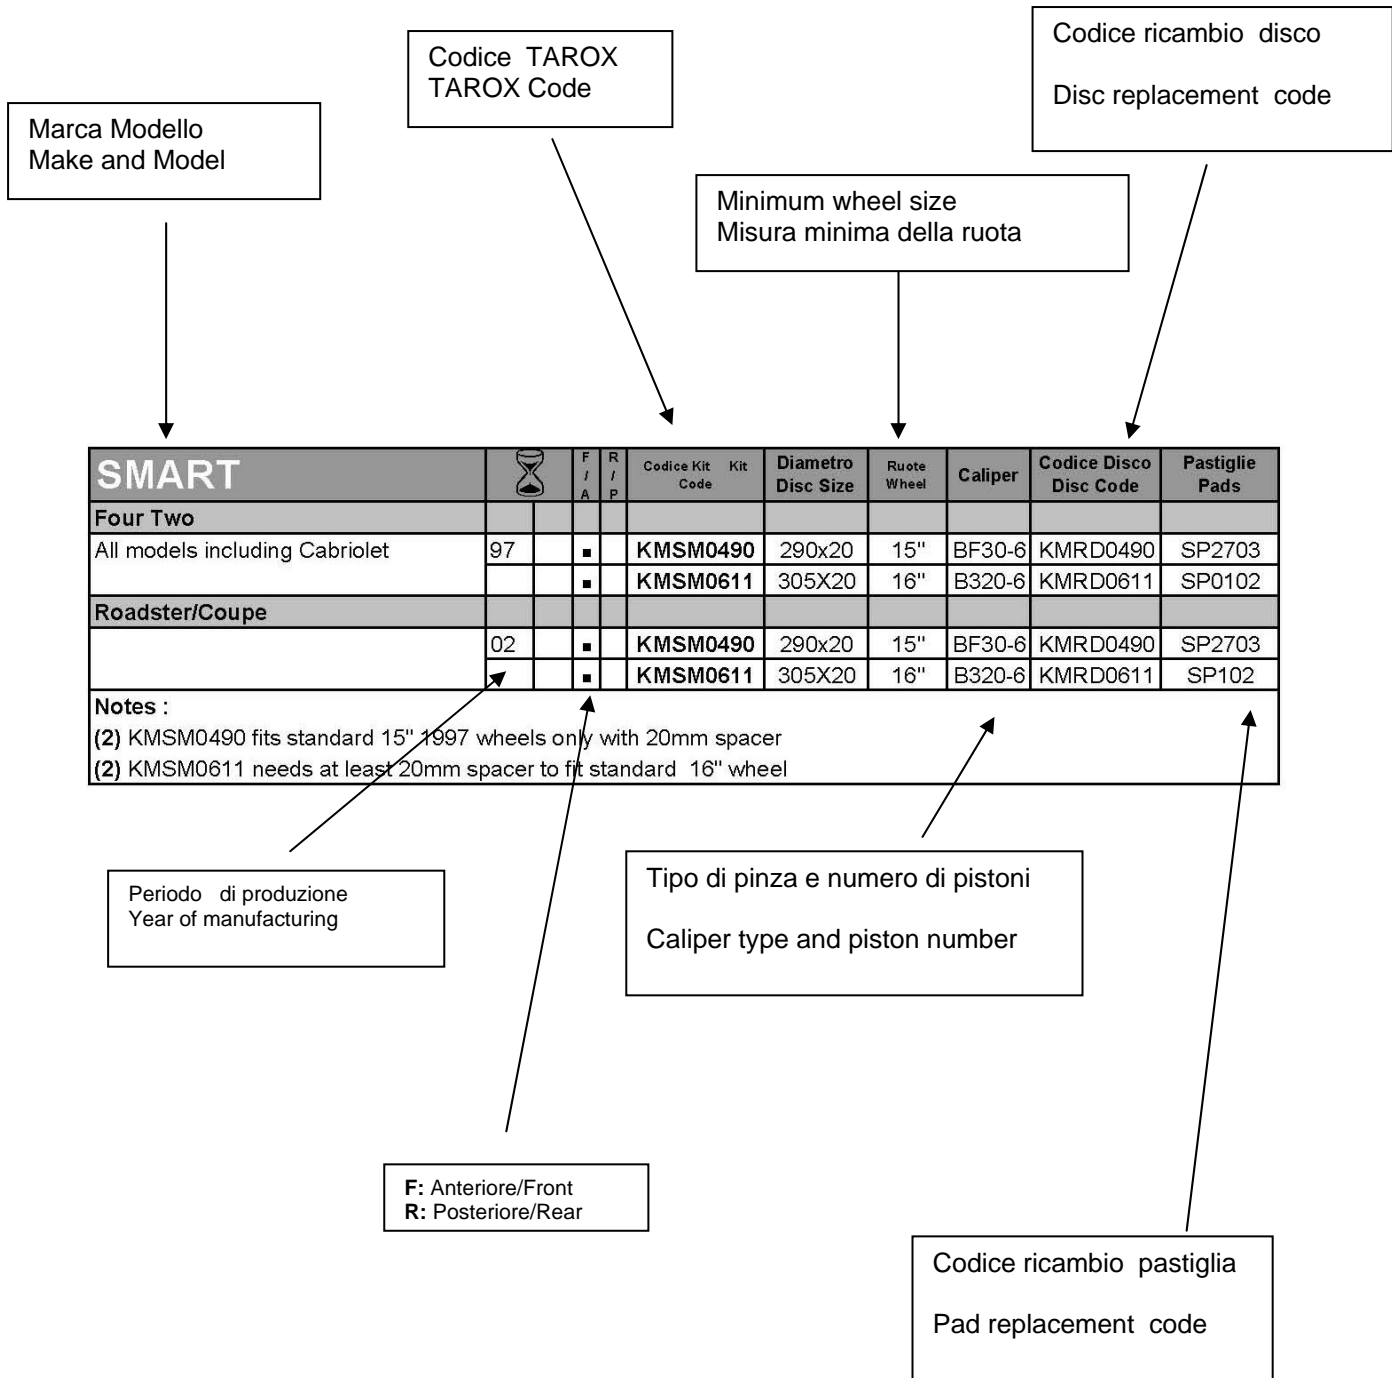

# How to read this catalogue / Guida alla consultazione

SMART		F / A	R / P	Codice Kit Kit Code	Diametro Disc Size	Ruote Wheel	Caliper	Codice Disco Disc Code	Pastiglie Pads
<b>Four Two</b>									
All models including Cabriolet	97	■		<b>KMSM0490</b>	290x20	15"	BF30-6	KMRD0490	SP2703
				<b>KMSM0611</b>	305X20	16"	B320-6	KMRD0611	SP0102
<b>Roadster/Coupe</b>									
	02	■		<b>KMSM0490</b>	290x20	15"	BF30-6	KMRD0490	SP2703
				<b>KMSM0611</b>	305X20	16"	B320-6	KMRD0611	SP102
<b>Notes :</b> (2) KMSM0490 fits standard 15" 1997 wheels only with 20mm spacer (2) KMSM0611 needs at least 20mm spacer to fit standard 16" wheel									

TAROX Linea freni speciali - TAROX Spezial Bremsen - TAROX Freins Speciaux - TAROX Advanced Brake Parts

MASERATI		F / A	R / P	Codice Kit Code	Kit	Diametro Disc Size	Ruote Wheel	Caliper	Codice Disco Disc Code	Pastiglie Pads
<b>3200GT</b>										
All models	00	02	■	<b>KMMA0454</b>		350X32	18"	B34GT-10	KMRD0454	SP0239
<b>Biturbo</b>										
2.0 - 2.8	87	93	■	<b>KMMA0264</b>		310X24	16"	B32-6	KMRD0264	SP0239
<b>Coupe'</b>										
All models including Spyder and Grandsport	03		■	<b>KMMA0800</b>		390X32	19"	B400RT-16	KMRD0800	SP0331x2
			■	<b>KMMA0802</b>		390X30	19"	B400RT-16	KMRD0802	SP0331x2
<b>Ghibli</b>										
All models	94	98	■	<b>KMMA0483</b>		310X30	17"	B32-6	KMRD0483	SP0239
<b>Quattroporte IV</b>										
All models	96	03	■	<b>KMMA0187</b>		330X30	17"	B32-6	KMRD0187	SP0239
<b>Quattroporte V</b>										
All models	04		■	<b>KMMA1099</b>		360x32	18"	B370-10	KMRD1099	SP0240

**Notes :**

(1) KMMA0454 fits standard 18" wheel