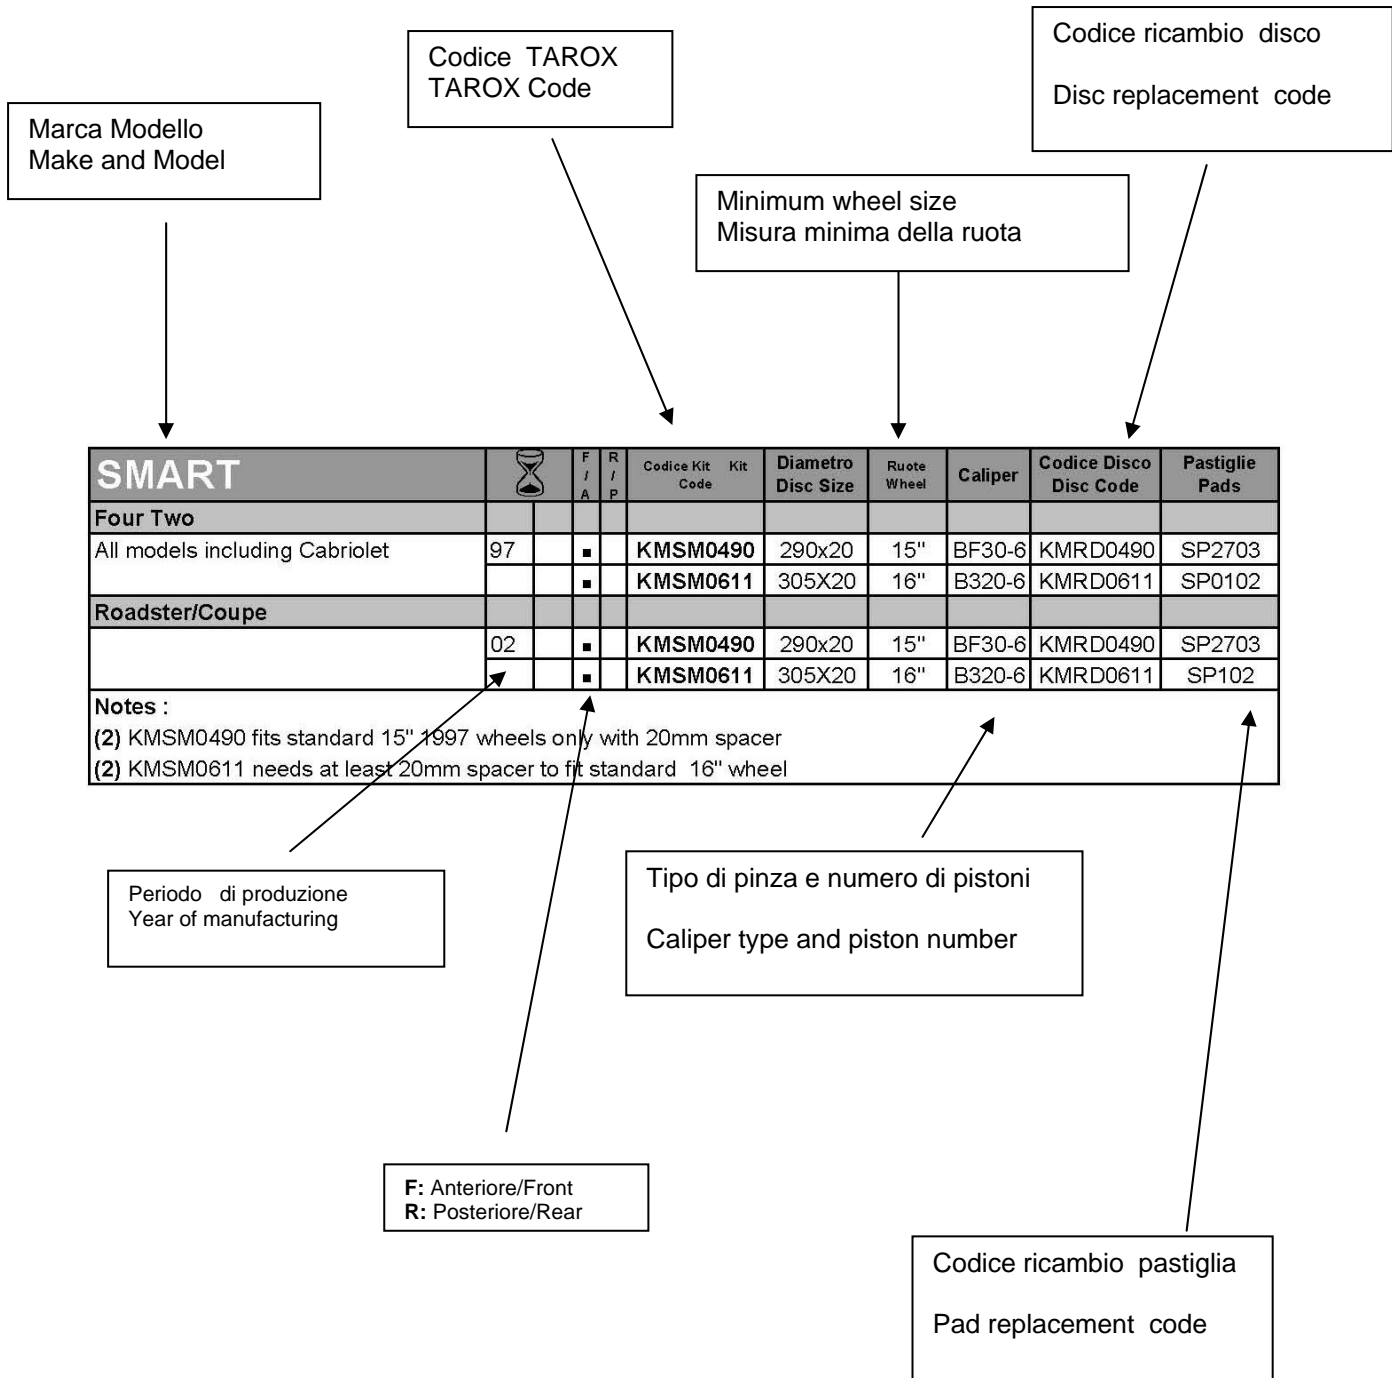

How to read this catalogue / Guida alla consultazione

TAROX Linea freni speciali - TAROX Spezial Bremsen - TAROX Freins Speciaux - TAROX Advanced Brake Parts

MAZDA		F / A	R / P	Codice Kit Code	Kit	Diametro Disc Size	Ruote Wheel	Caliper	Codice Disco Disc Code	Pastiglie Pads
3 (BK/BL)										
All Models including MPS	04		■	KMMZ1063		360X26	18"	B360-10	KMRD1063	SP0239
323F										
All models	89	01	■	KMMZ0320		318X26	17"	B32-6	KMRD0320	SP0239
626										
All models (excluding 2.0 diesel)	92	97	■	KMMZ0600		320X26	17"	B32-6	KMRD0600	SP0239
			■	KMMZ0607		315X10	17"	OE Caliper	KMRD0607	N.D.
CX7										
All Models	07		■	KMMZ1082		370x28	18"	B370-10	KMRD1082	SP0240
MX3										
All Models	92	98	■	KMMZ0764		320X26	17"	B320-6	KMRD0764	SP102
			■	KMMZ0765		315X9	17"	OE Caliper	KMRD0765	N.D.
MX5										
All Models	89	02	■	KMMZ0405		285X22	16"	B32-6	KMRD0405	SP0239
			■	KMMZ0820		300X24	16"	B32-6	KMRD0820	SP0239
			■	KMMZ0406		300X10	16"	OE Caliper	KMRD0406	SP0239
RX7										
All models	92	98	■	KMMZ0368		318X26	17"	B32-6	KMRD0368	SP0239
RX8										
All models	02		■	KMMZ0789		330X26	17"	B32-6	KMRD0789	SP0239
			■	KMMZ1027		360X26	18"	B360-10	KMRD1027	SP0239
			■	KMMZ0615		350X18	18"	OE Caliper	KMRD0615	N.D.

Notes :

(1) Eunos and Miata see MX5

(2) Some car imported from Japan may need the bracket modified to make the **KMMZ0406** fit.