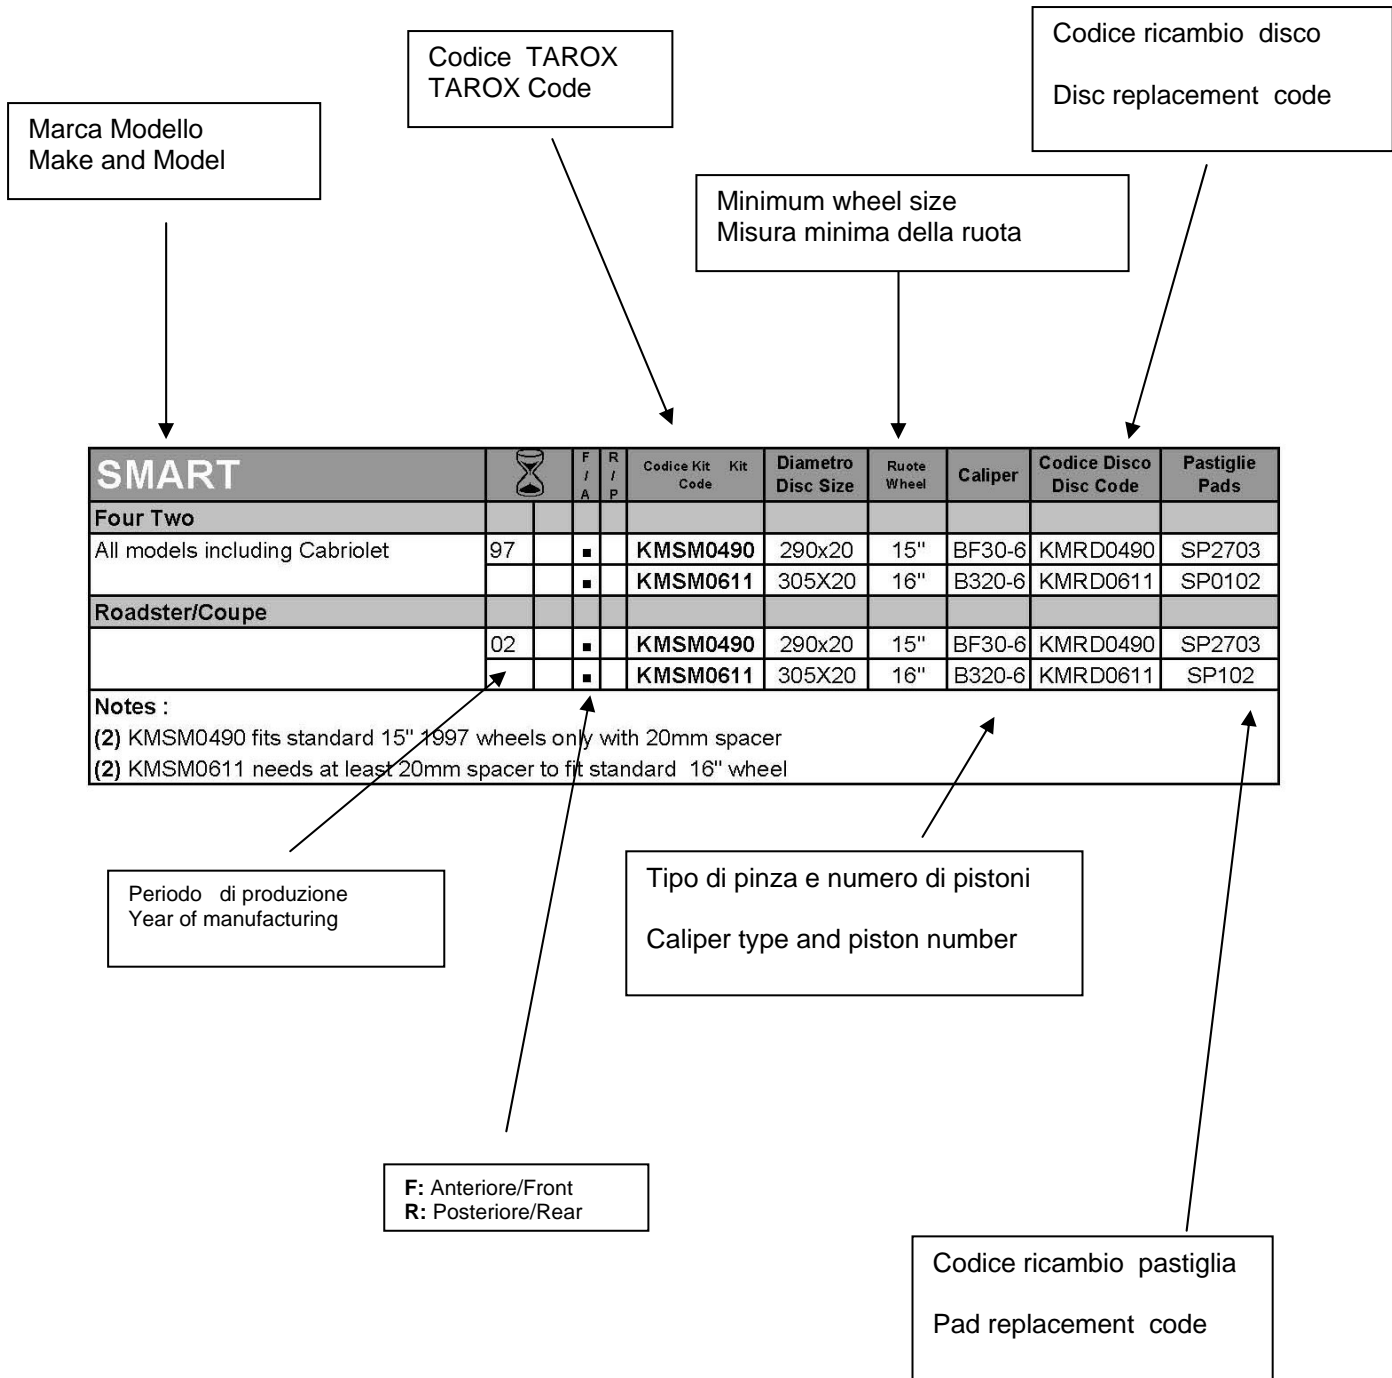

How to read this catalogue / Guida alla consultazione

TAROX Linea freni speciali - TAROX Spezial Bremsen - TAROX Freins Speciaux - TAROX Advanced Brake Parts

MINI		F / A	R / P	Codice Kit Code	Kit	Diametro Disc Size	Ruote Wheel	Caliper	Codice Disco Disc Code	Pastiglie Pads
Mini Classic										
All models	64	02	■	KMMN0702		190X20	10"	B20-4 FTL	0340M	SP0020
			■	KMMN0703		235X18	13"	B25-S 6	KMRD0703	SP153M
MINI (R50-53)										
All models	01	06	■	KMMN0864		294X22	16"	B30-6	0514	SP0331
			■	KMMN0998		300X26	16"	B30-6	KMRD0998	SP0331
			■	KMMN0563		305X26	17"	B320- 6	KMRD0563	SP0102
			■	KMMN0512		310X20	17"	B32-6	KMRD0512	SP0239
			■	KMMN0417		318X26	18"	B32-6	KMRD0417	SP0239
			■	KMMN0830		340X26	18"	B34GT-10	KMRD0830	SP0239
			■	KMMN0569		302X10	16"	OE Caliper	KMRD0569	SP0507
			■	KMMN0486		310X11	17"	OE Caliper	KMRD0486	SP0507
			■	KMMN0418		323X11	17"	OE Caliper	KMRD0418	SP0507
MINI (R56)										
All models	07		■	KMMN0864		294X22	16"	B30-6	0514	0331
			■	KMMN0998		300X26	16"	B30-6	KMRD0998	SP0331
			■	KMMN0563		305X26	17"	B320- 6	KMRD0563	SP0102
			■	KMMN0512		310X20	17"	B32-6	KMRD0512	SP0239
			■	KMMN0417		318X26	18"	B32-6	KMRD0417	SP0239
			■	KMMN0691		335X26	18"	B32-6	KMRD0691	SP0239
			■	KMMN0830		340X26	18"	B34GT-10	KMRD0830	SP0239
			■	KMMN0569		302X10	16"	OE Caliper	KMRD0569	SP0507
			■	KMMN0486		310X11	17"	OE Caliper	KMRD0486	SP0507
		■	KMMN0418		323X11	17"	OE Caliper	KMRD0418	SP0507	

Notes :

- (1) KMMN0703 fits 12X5.5" Ultralite wheels. Requires 8.4" type driveflange
- (2) KMMN00998 fits standard Mini 16"
- (3) KMMN 0512 fits standard R50 Mini 17" wheels