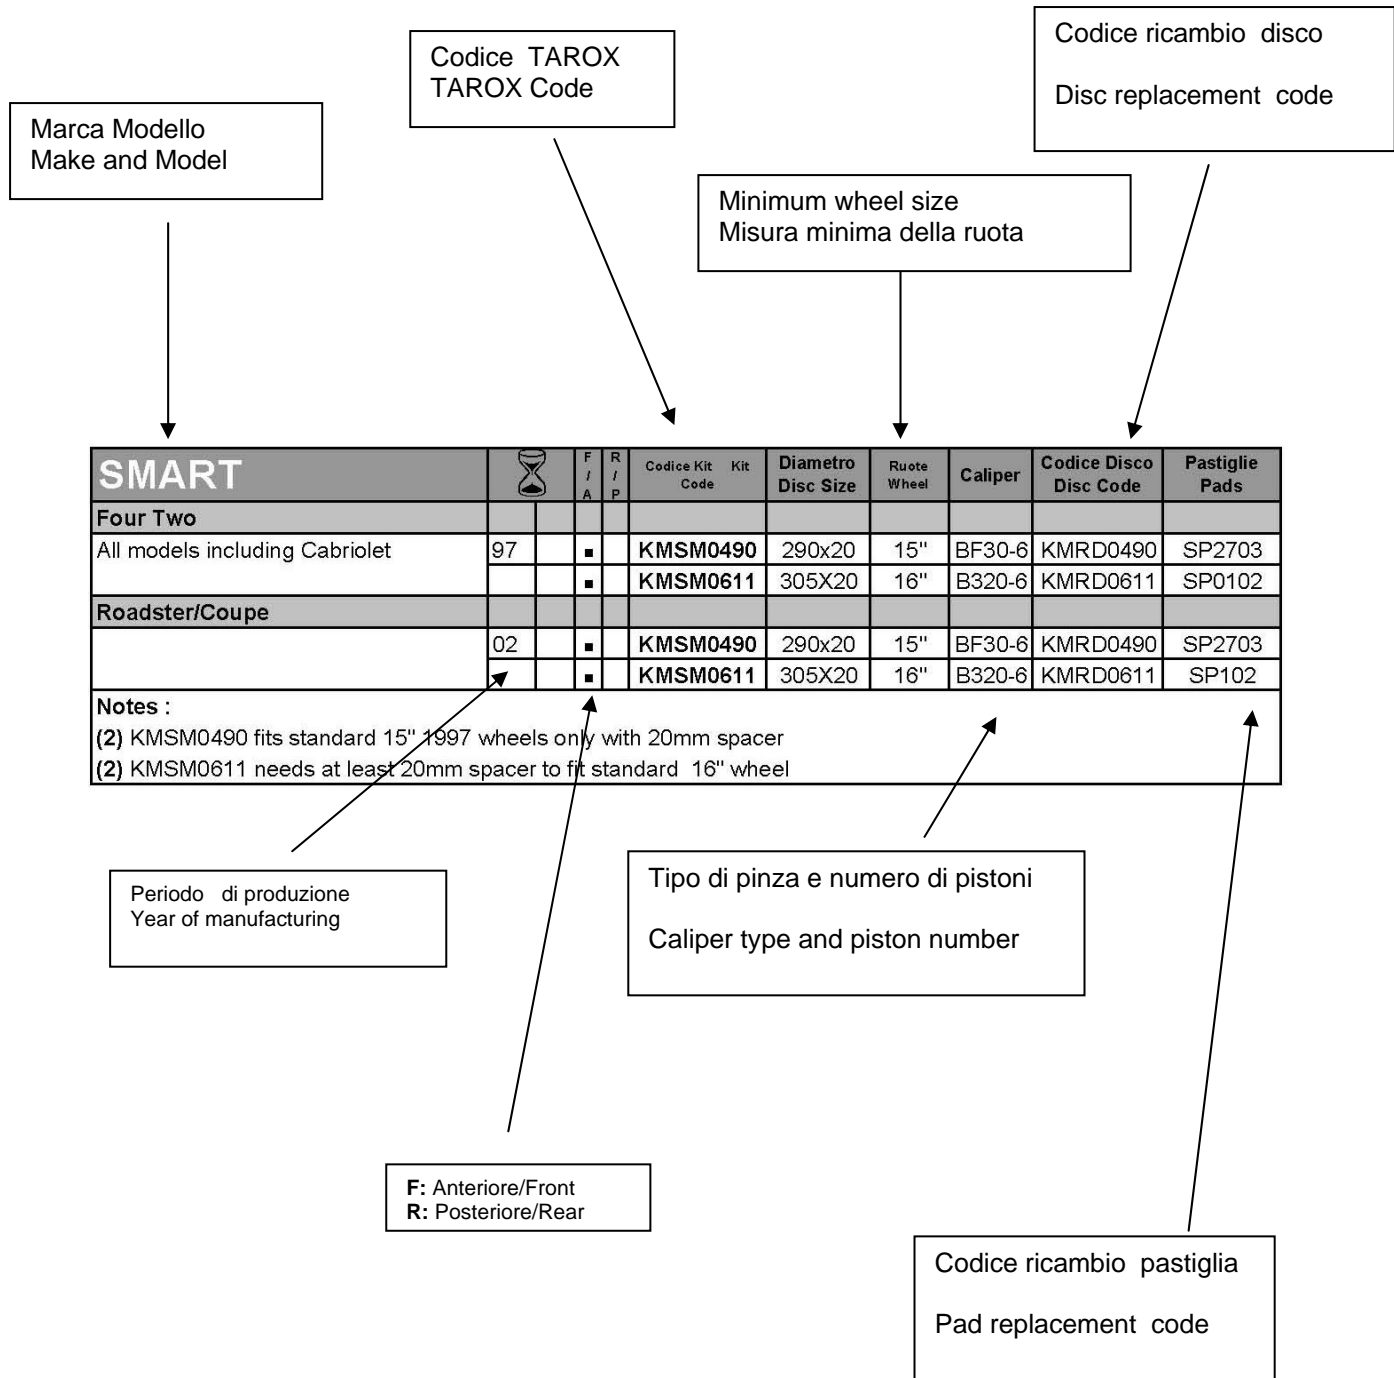

# How to read this catalogue / Guida alla consultazione

SMART		F	R	Codice Kit	Kit	Diametro Disc Size	Ruote Wheel	Caliper	Codice Disco Disc Code	Pastiglie Pads
<b>Four Two</b>										
All models including Cabriolet	97	■		<b>KMSM0490</b>		290x20	15"	BF30-6	KMRD0490	SP2703
				<b>KMSM0611</b>		305X20	16"	B320-6	KMRD0611	SP0102
<b>Roadster/Coupe</b>										
	02	■		<b>KMSM0490</b>		290x20	15"	BF30-6	KMRD0490	SP2703
				<b>KMSM0611</b>		305X20	16"	B320-6	KMRD0611	SP102
<b>Notes :</b> (2) KMSM0490 fits standard 15" 1997 wheels only with 20mm spacer (2) KMSM0611 needs at least 20mm spacer to fit standard 16" wheel										

<b>MITSUBISHI</b>		F / A	R / P	Codice Kit Code	Kit	Diametro Disc Size	Ruote Wheel	Caliper	Codice Disco Disc Code	Pastiglie Pads
<b>3000 GT</b>										
All Models	92	99	■	<b>KMMI0435</b>		312X30	17"	B32-6	KMRD0435	SP0239
			■	<b>KMMI0513</b>		330X30	18"	B32-6	KMRD0513	SP0239
			■	<b>KMMI0499</b>		340X30	18"	B34GT-10	KMRD0499	SP0239
			■	<b>KMMI0862</b>		380X30	18"	B400-12	KMRD0862	SP2708X2
			■	<b>KMMI0584</b>		320X22	18"	B32-6	KMRD0584	SP0239
			■	<b>KMMI0559</b>		340X22	18"	B34GT-10	KMRD0559	SP0239
<b>Eclipse</b>										
All models	90	99	■	<b>KMMI0644</b>		318X26	17"	B32-6	KMRD0644	SP0239
			■	<b>KMMI0586</b>		340X26	18"	B34GT-10	KMRD0586	SP0239
<b>Lancer</b>										
Evo IV Evo V-VI-VII-VIII-IX	96	98	■	<b>KMMI0378</b>		320X32	17"	B34GT-10	2603	SP0239
	99		■	<b>KMMI0379</b>		340X32	18"	B34GT-10	KMRD0379	SP0239
			■	<b>KMMI0389</b>		340X22	18"	B34GT-10	KMRD0389	SP0239
<b>Pajero (1)</b>										
All models	00		■	<b>KMMI0551</b>		310X26	17"	B32-6	KMRD0551	SP0239
			■	<b>KMMI0653</b>		340X32	17"	B34GT-10	KMRD0653	SP0239

**Notes :**

(1) Also sold as **Shogun** in UK and **Montero** in Spain