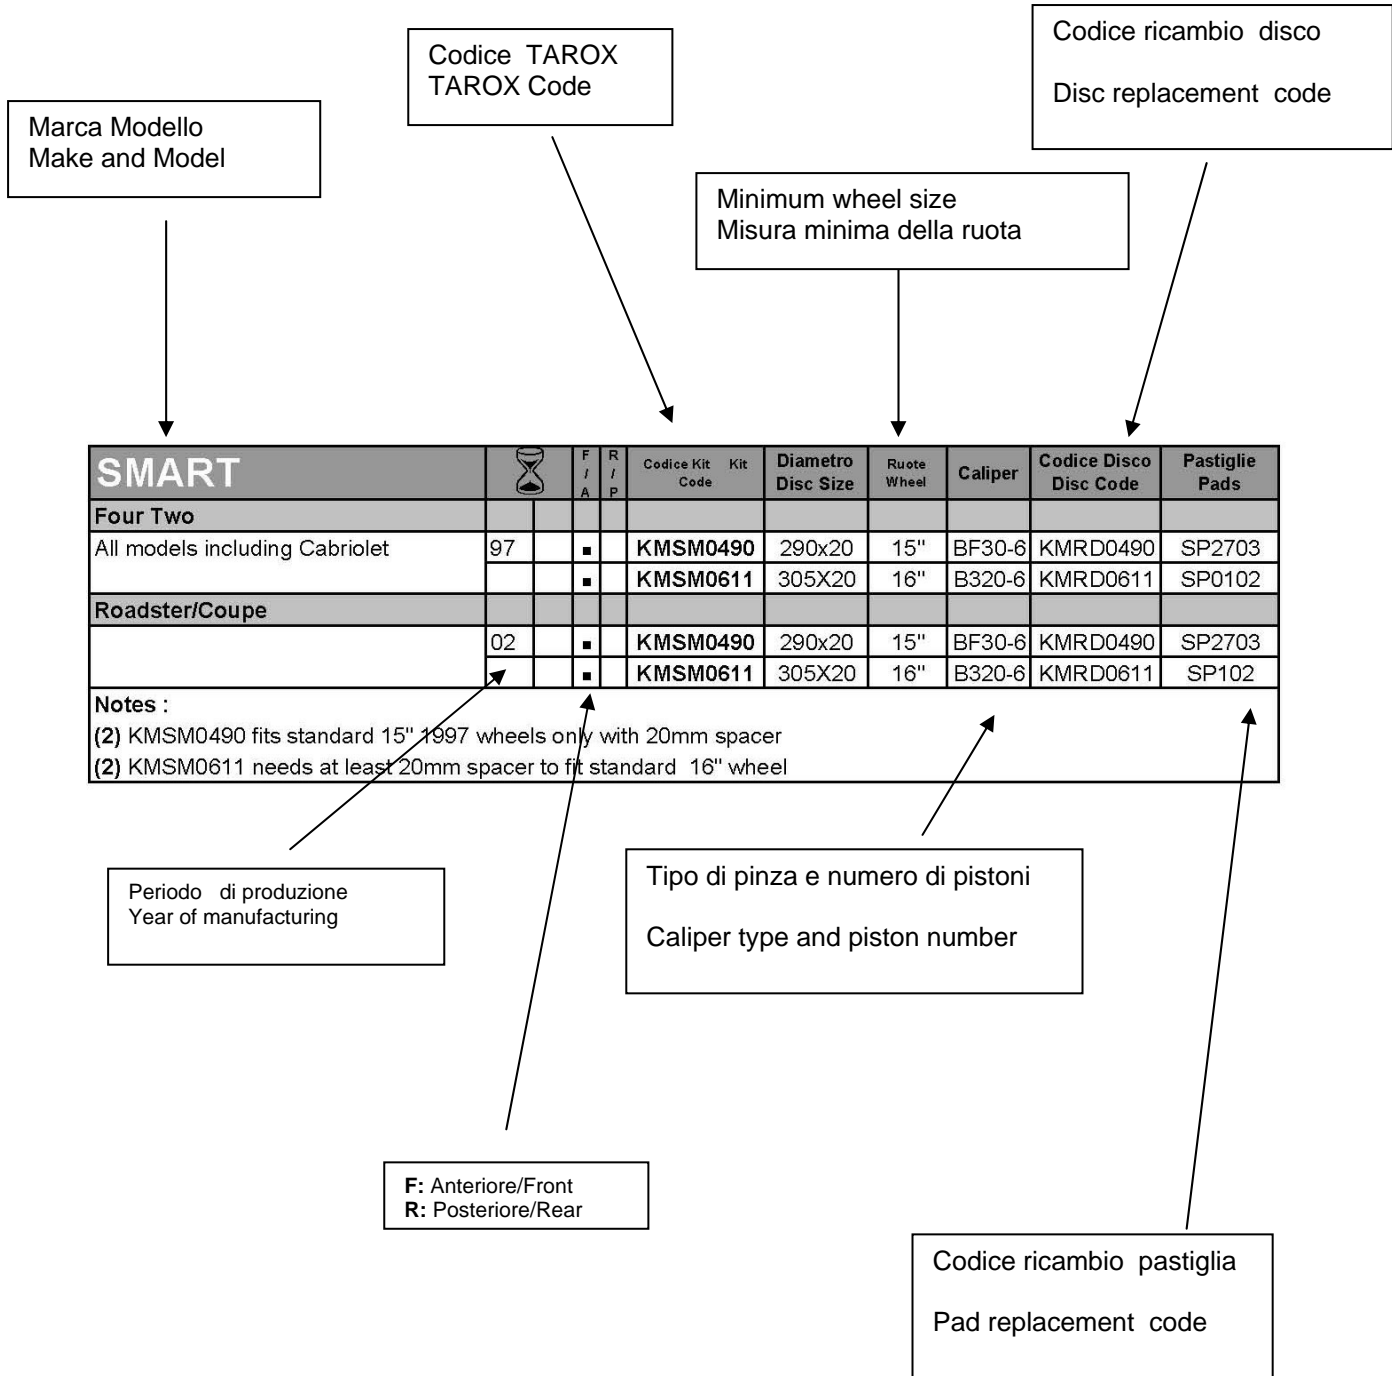

How to read this catalogue / Guida alla consultazione

SMART		F / A	R / P	Codice Kit Kit Code	Diametro Disc Size	Ruote Wheel	Caliper	Codice Disco Disc Code	Pastiglie Pads
Four Two									
All models including Cabriolet	97	■		KMSM0490	290x20	15"	BF30-6	KMRD0490	SP2703
				KMSM0611	305X20	16"	B320-6	KMRD0611	SP0102
Roadster/Coupe									
	02	■		KMSM0490	290x20	15"	BF30-6	KMRD0490	SP2703
				KMSM0611	305X20	16"	B320-6	KMRD0611	SP102
Notes : (2) KMSM0490 fits standard 15" 1997 wheels only with 20mm spacer (2) KMSM0611 needs at least 20mm spacer to fit standard 16" wheel									