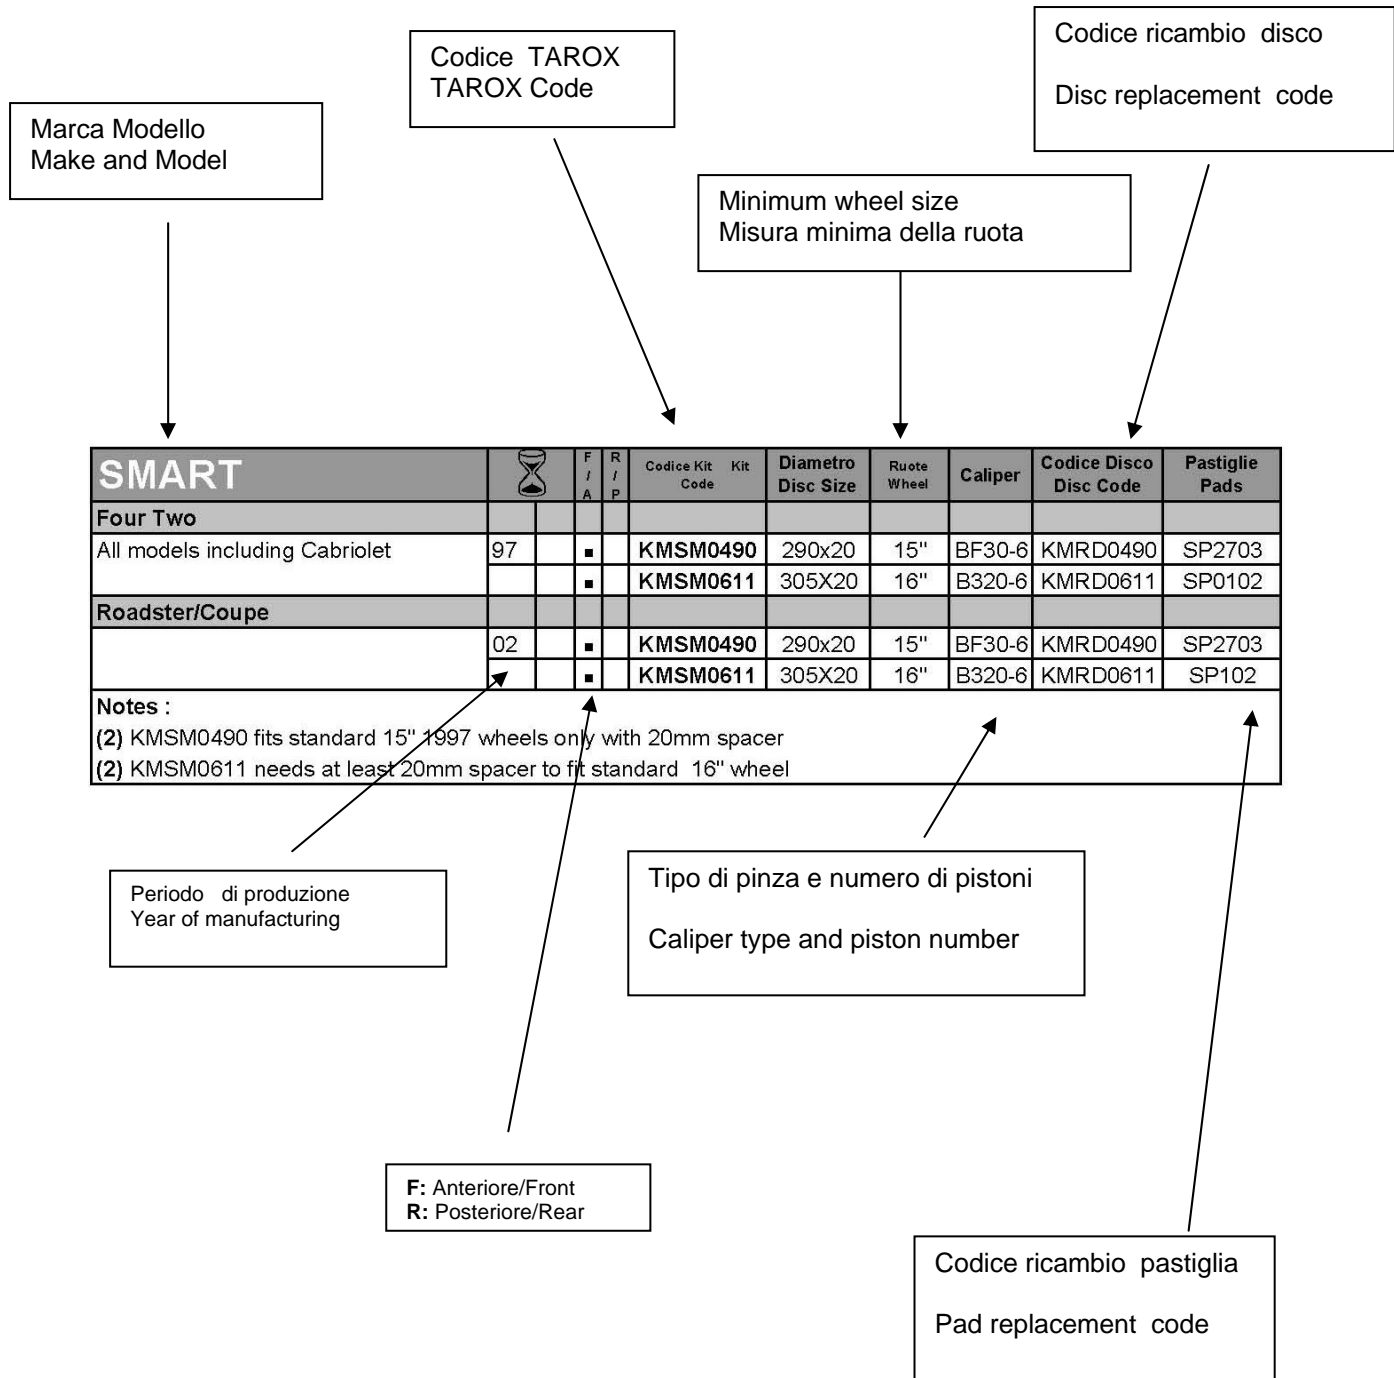

# How to read this catalogue / Guida alla consultazione

SMART		F / A	R / P	Codice Kit Kit Code	Diametro Disc Size	Ruote Wheel	Caliper	Codice Disco Disc Code	Pastiglie Pads
<b>Four Two</b>									
All models including Cabriolet	97	■		<b>KMSM0490</b>	290x20	15"	BF30-6	KMRD0490	SP2703
			■	<b>KMSM0611</b>	305X20	16"	B320-6	KMRD0611	SP0102
<b>Roadster/Coupe</b>									
	02	■		<b>KMSM0490</b>	290x20	15"	BF30-6	KMRD0490	SP2703
			■	<b>KMSM0611</b>	305X20	16"	B320-6	KMRD0611	SP102
<b>Notes :</b> (2) KMSM0490 fits standard 15" 1997 wheels only with 20mm spacer (2) KMSM0611 needs at least 20mm spacer to fit standard 16" wheel									