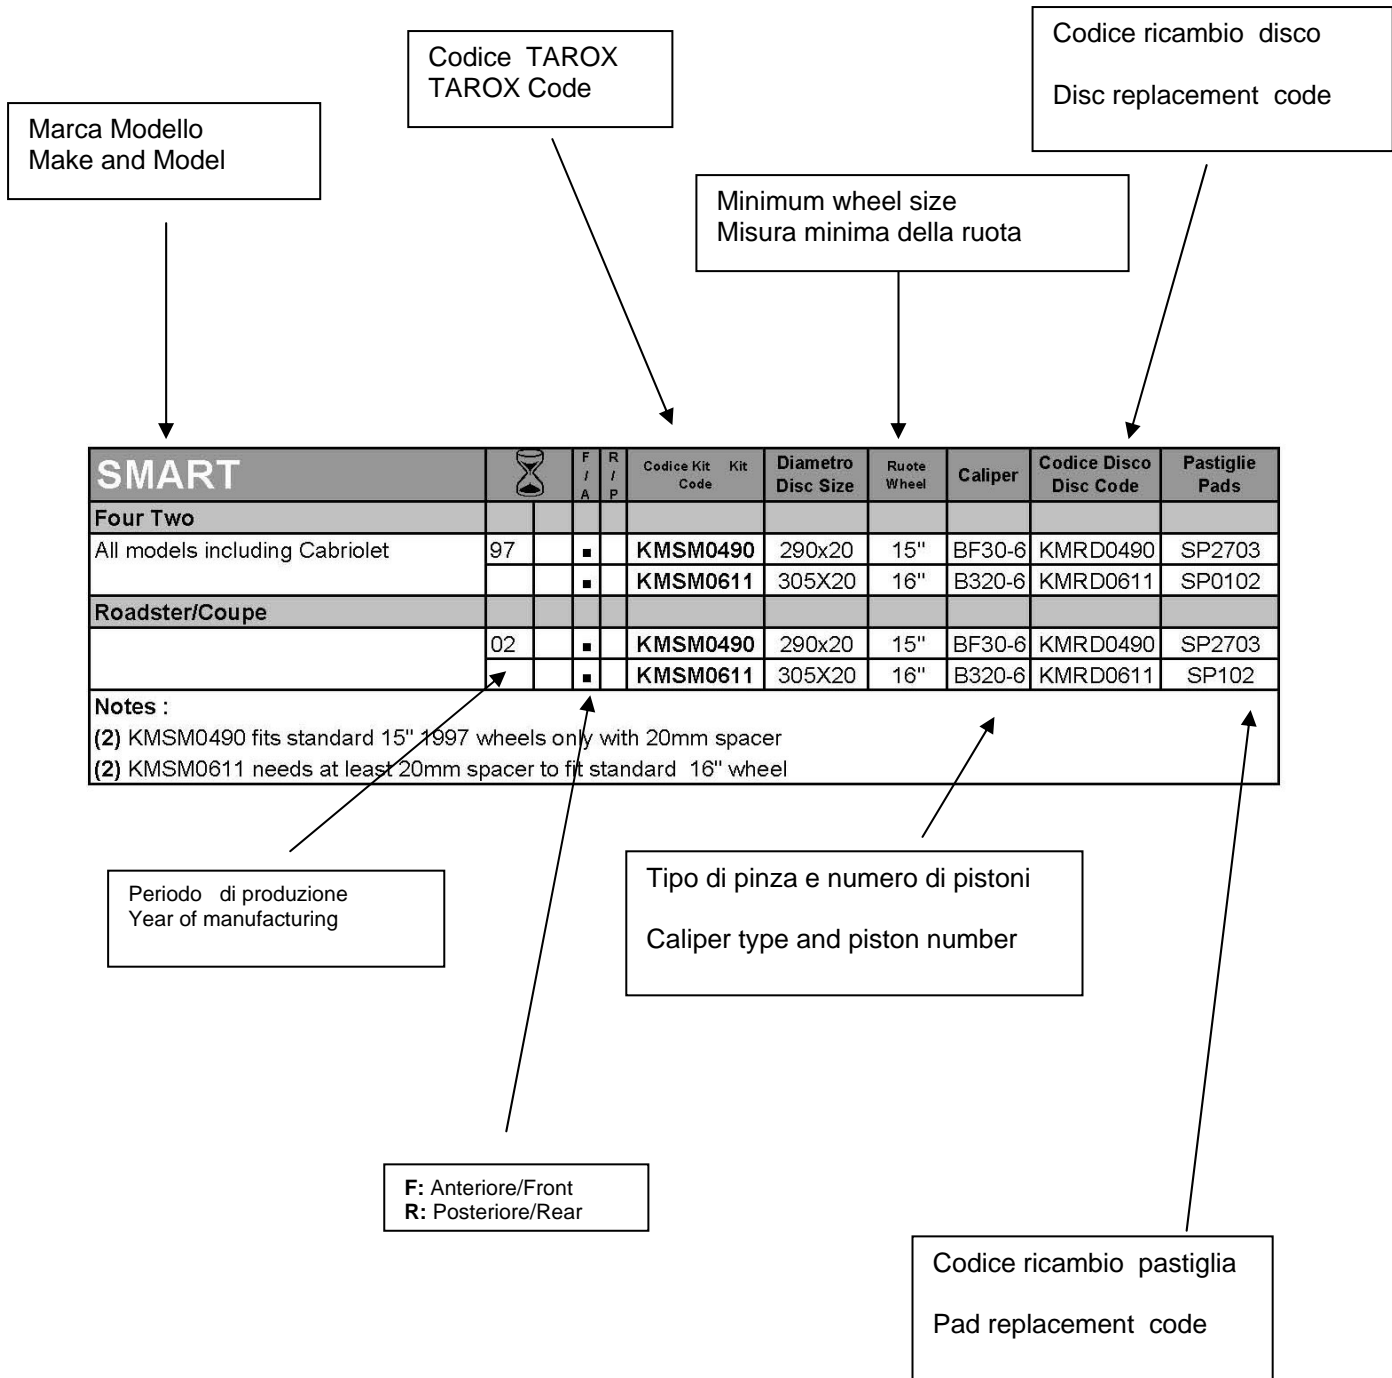

How to read this catalogue / Guida alla consultazione

SMART		F / A	R / P	Codice Kit Kit Code	Diametro Disc Size	Ruote Wheel	Caliper	Codice Disco Disc Code	Pastiglie Pads
Four Two									
All models including Cabriolet	97	■		KMSM0490	290x20	15"	BF30-6	KMRD0490	SP2703
				KMSM0611	305X20	16"	B320-6	KMRD0611	SP0102
Roadster/Coupe									
	02	■		KMSM0490	290x20	15"	BF30-6	KMRD0490	SP2703
				KMSM0611	305X20	16"	B320-6	KMRD0611	SP102
Notes : (2) KMSM0490 fits standard 15" 1997 wheels only with 20mm spacer (2) KMSM0611 needs at least 20mm spacer to fit standard 16" wheel									

TAROX Linea freni speciali - TAROX Spezial Bremsen - TAROX Freins Speciaux - TAROX Advanced Brake Parts

PORSCHE			F / A	R / P	Codice Kit Code	Kit	Diametro Disc Size	Ruote Wheel	Caliper	Codice Disco Disc Code	Pastiglie Pads
911											
3.0 Carrera, SC, SC Cabrio	72	77	■		KMPO0951		300X24	16"	B30-6	KMRD0951	SP0331
911 (993)											
All models excluding Turbo	94	97	■		KMPO0970		360X30	18"	B360-10	KMRD08970	SP0239
Cayenne (955)											
All models	03		■		KMPO0797		400X34	21"	B400RT-16	KMRD0797	SP0331X2
Notes :											
KMOP0951 has single piece discs from billet - fits standard Fuchs 15" wheel											