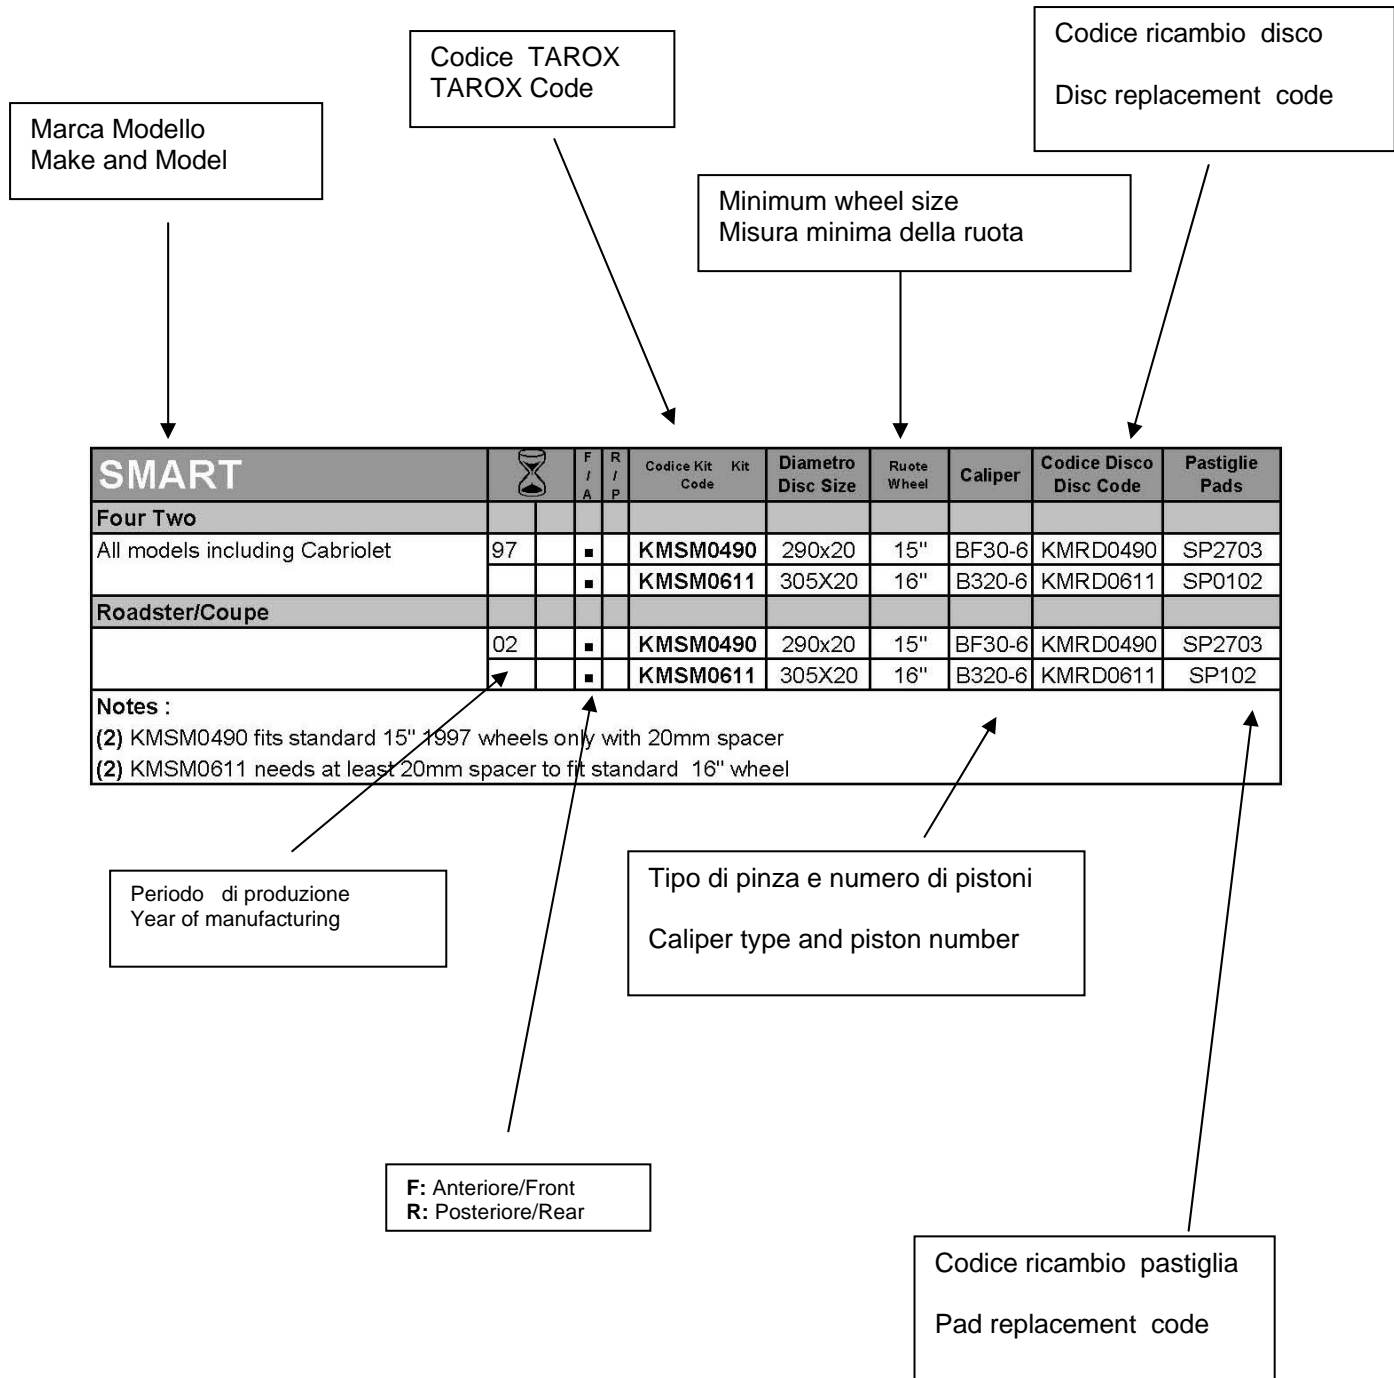

How to read this catalogue / Guida alla consultazione

SMART		F / A	R / P	Codice Kit Kit Code	Diametro Disc Size	Ruote Wheel	Caliper	Codice Disco Disc Code	Pastiglie Pads
Four Two									
All models including Cabriolet	97	■		KMSM0490	290x20	15"	BF30-6	KMRD0490	SP2703
				KMSM0611	305X20	16"	B320-6	KMRD0611	SP0102
Roadster/Coupe									
	02	■		KMSM0490	290x20	15"	BF30-6	KMRD0490	SP2703
				KMSM0611	305X20	16"	B320-6	KMRD0611	SP102
Notes : (2) KMSM0490 fits standard 15" 1997 wheels only with 20mm spacer (2) KMSM0611 needs at least 20mm spacer to fit standard 16" wheel									

Notes :

(1) KMRE1091 can be fitted to standard 15" wheel using 15mm spacer.