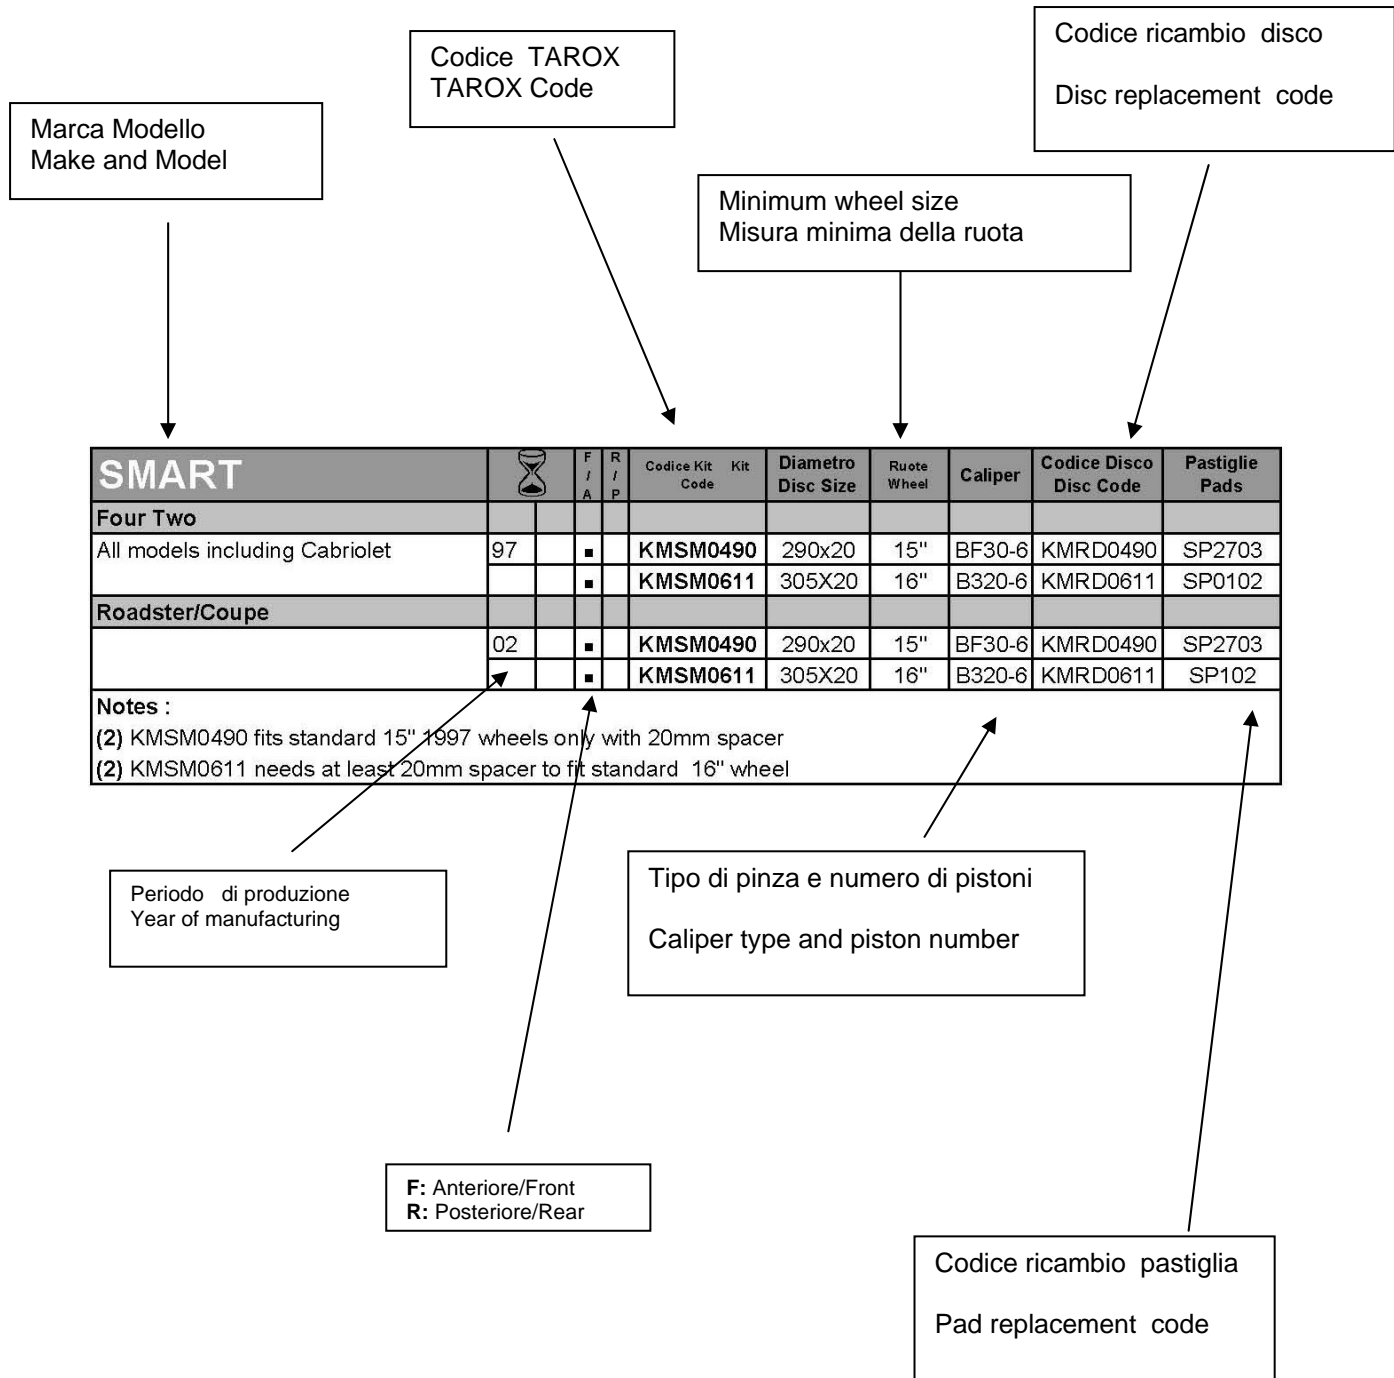

# How to read this catalogue / Guida alla consultazione

SMART		F / A	R / P	Codice Kit Kit Code	Diametro Disc Size	Ruote Wheel	Caliper	Codice Disco Disc Code	Pastiglie Pads
<b>Four Two</b>									
All models including Cabriolet	97	■		<b>KMSM0490</b>	290x20	15"	BF30-6	KMRD0490	SP2703
				<b>KMSM0611</b>	305X20	16"	B320-6	KMRD0611	SP0102
<b>Roadster/Coupe</b>									
	02	■		<b>KMSM0490</b>	290x20	15"	BF30-6	KMRD0490	SP2703
				<b>KMSM0611</b>	305X20	16"	B320-6	KMRD0611	SP102
<b>Notes :</b> (2) KMSM0490 fits standard 15" 1997 wheels only with 20mm spacer (2) KMSM0611 needs at least 20mm spacer to fit standard 16" wheel									

**Notes :**

- (1) KMRO0086 fits standard 17" Rover wheels
- (2) KMRO0688 was engineered for a Rover Metro Turbo on racing wheels . Check the wheel clearance before purchase
- (2) KMRO0880 is not suitable for OE MGF wheels

LAND ROVER		F / A	R / P	Codice Kit Code	Kit	Diametro Disc Size	Ruote Wheel	Caliper	Codice Disco Disc Code	Pastiglie Pads
<b>Defender</b>										
110	90		■	<b>KMLR0946</b>		325X26	16"	B32-6	KMRD0946	SP0239
	90		■	<b>KMLR0947</b>		325X26	16"	B32-6	KMRD0947	SP0239
<b>Evoque</b>										
2.0 Turbo	11		■	<b>KMLR1039</b>		360x30	18"	B360-6	KMRD0946	SP0239