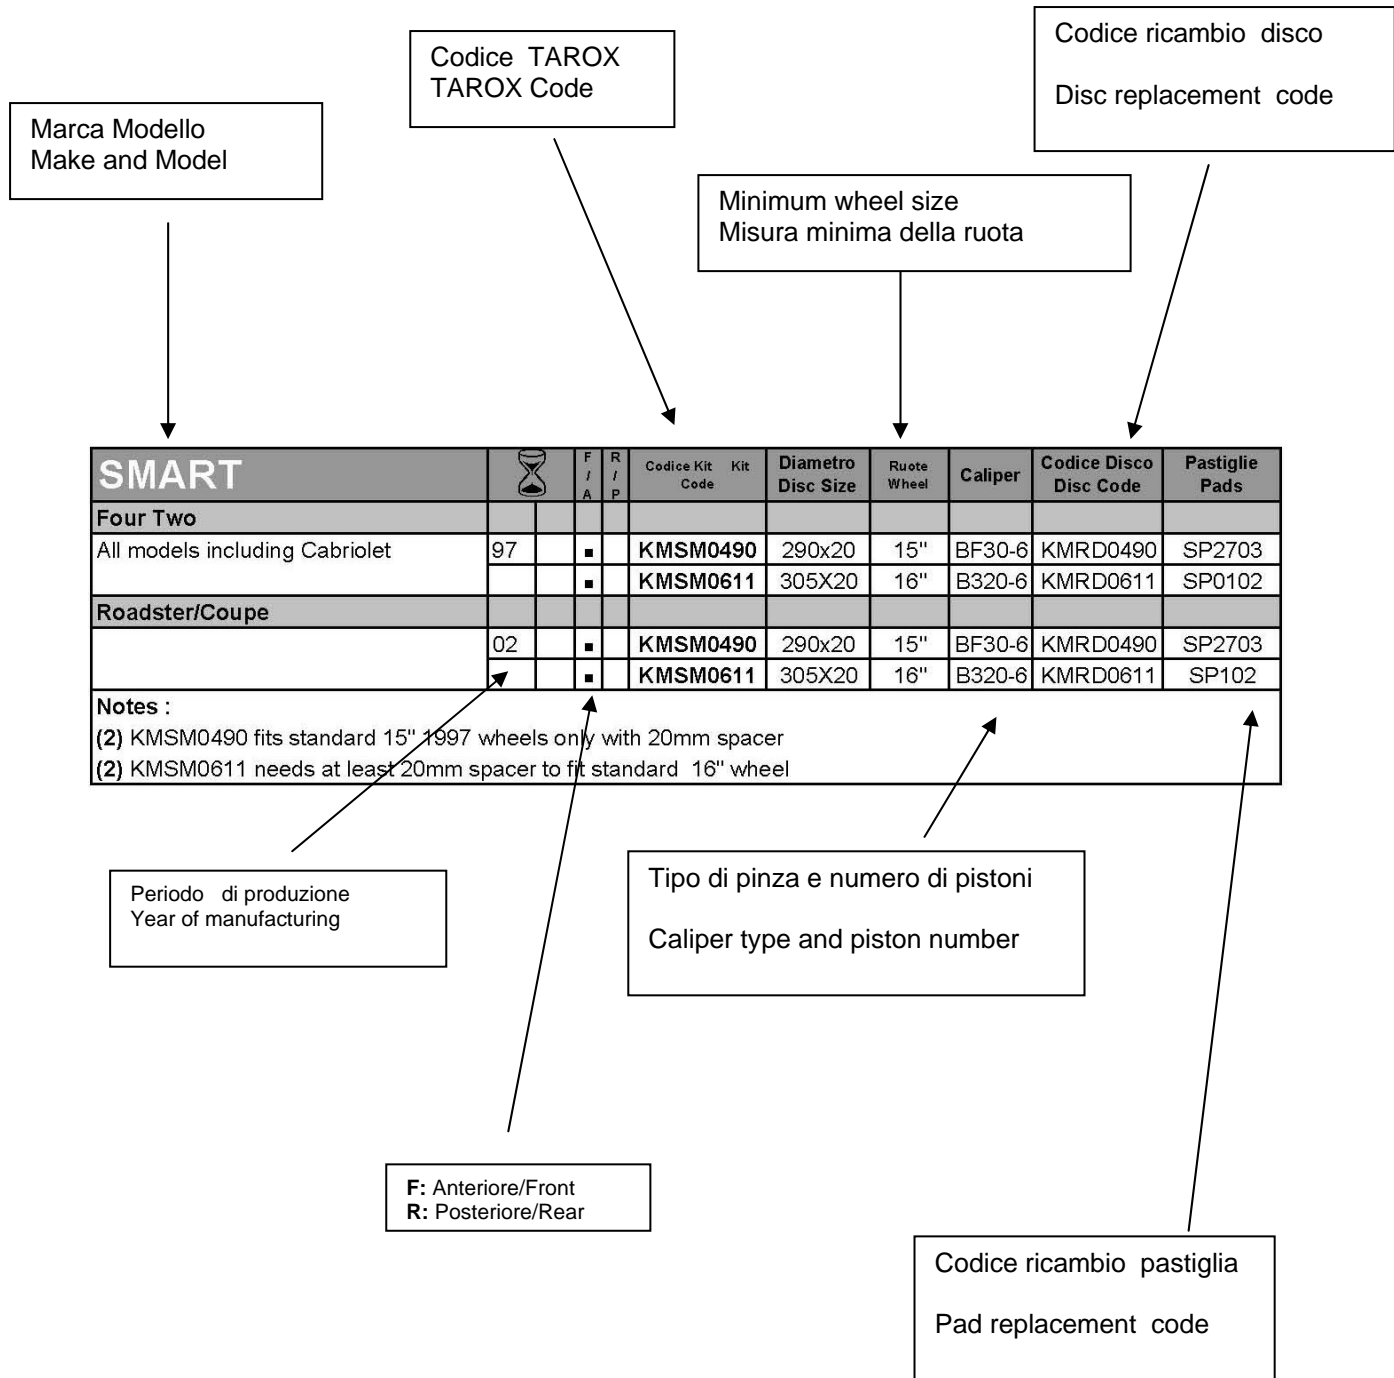

How to read this catalogue / Guida alla consultazione

SMART		F / A	R / P	Codice Kit Kit Code	Diametro Disc Size	Ruote Wheel	Caliper	Codice Disco Disc Code	Pastiglie Pads
Four Two									
All models including Cabriolet	97	■		KMSM0490	290x20	15"	BF30-6	KMRD0490	SP2703
			■	KMSM0611	305X20	16"	B320-6	KMRD0611	SP0102
Roadster/Coupe									
	02	■		KMSM0490	290x20	15"	BF30-6	KMRD0490	SP2703
			■	KMSM0611	305X20	16"	B320-6	KMRD0611	SP102
Notes : (2) KMSM0490 fits standard 15" 1997 wheels only with 20mm spacer (2) KMSM0611 needs at least 20mm spacer to fit standard 16" wheel									

TAROX Linea freni speciali - TAROX Spezial Bremsen - TAROX Freins Speciaux - TAROX Advanced Brake Parts

SAAB			F	R	Codice Kit Code	Kit	Diametro Disc Size	Ruote Wheel	Caliper	Codice Disco Disc Code	Pastiglie Pads
			A	P							
9-5											
All models	97		■		KMSA0793		320X26	17"	B320- 6	KMRD0793	SP00102
			■		KMSA0801		330X26	17"	B32-6	KMRD0801	SP0239
9000											
All models	92	98	■		KMSA0349		330X26	17"	B32-6	KMRD0349	SP0239
Notes :											
(1) KMSA0349 requires a 20mm spacer to be fitted to standard Saab 17" wheels											