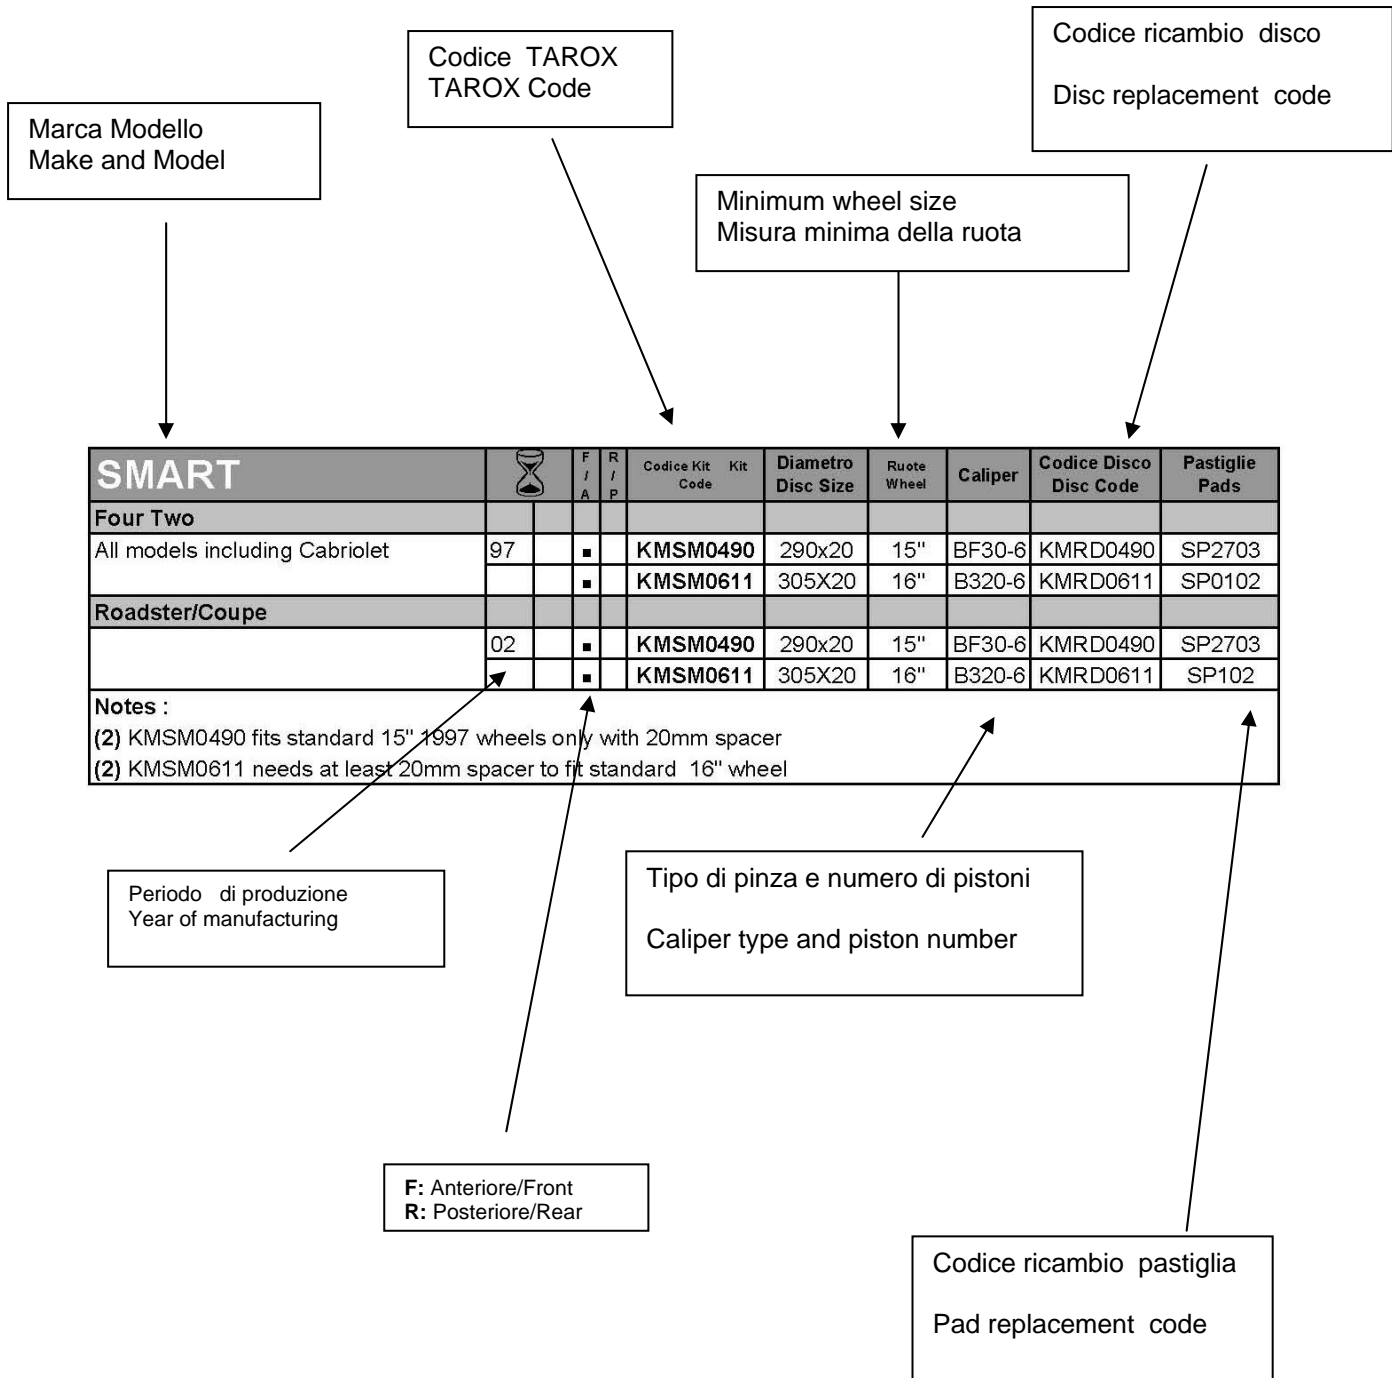

How to read this catalogue / Guida alla consultazione

SMART		F	R	Codice Kit	Kit	Diametro Disc Size	Ruote Wheel	Caliper	Codice Disco Disc Code	Pastiglie Pads
Four Two										
All models including Cabriolet	97	■		KMSM0490		290x20	15"	BF30-6	KMRD0490	SP2703
				KMSM0611		305X20	16"	B320-6	KMRD0611	SP0102
Roadster/Coupe										
	02	■		KMSM0490		290x20	15"	BF30-6	KMRD0490	SP2703
				KMSM0611		305X20	16"	B320-6	KMRD0611	SP102
Notes : (2) KMSM0490 fits standard 15" 1997 wheels only with 20mm spacer (2) KMSM0611 needs at least 20mm spacer to fit standard 16" wheel										

SKODA			F / A	R / P	Codice Kit Code	Kit	Diametro Disc Size	Ruote Wheel	Caliper	Codice Disco Disc Code	Pastiglie Pads
Fabia											
2.0 - 1.9 TD - 1.9 TD vRS		00	07	■	KMVW0364		318X26	17"	B32-6	KMRD0364	SP0239
				■	KMVW0986		323X28	17"	B30-6	0214M	SP0331
				■	KMVW0452		330X26	17"	B32-6	KMRD0452	SP0239
Fabia II											
All models with 288mm discs		07		■	KMVW0986		323X28	17"	B30-6	0214M	SP0331
				■	KMVW0452		330X26	17"	B32-6	KMRD0452	SP0239
Octavia											
1.8 20V Turbo - RS 1.8 Turbo -1.9 TD - 2.0		00	04	■	KMVW0364		318X26	17"	B32-6	KMRD0364	SP0239
				■	KMVW0986		323X28	17"	B30-6	0214M	SP0331
				■	KMAU0275		330X26	17"	B32-6	KMRD0275	SP0239
Octavia II											
All Models		04		■	KMVW0866		312X25	17"	B32-6	0292	SP0239
				■	KMVW0707		320X26	17"	B32-6	KMRD0707	SP0239
				■	KMVW0604		330X26	17"	B34GT-10	KMRD0604	SP0239
				■	KMVW0865		345X30	17"	B34GT-10	0285	SP0239
				■	KMAU0964		360X26	18"	B360-10	KMRD0964	SP0239
Superb											
All Models		02		■	KMAU0213		308X26	16"	B32-6	KMRD0213	SP0239
				■	KMAU0116		320X26	17"	B32-6	KMRD0116	SP0239
				■	KMAU0217		330X26	17"	B32-6	KMRD0217	SP0239
				■	KMAU0477		340X26	18"	B34GT-10	KMRD0477	SP0239
Notes :											