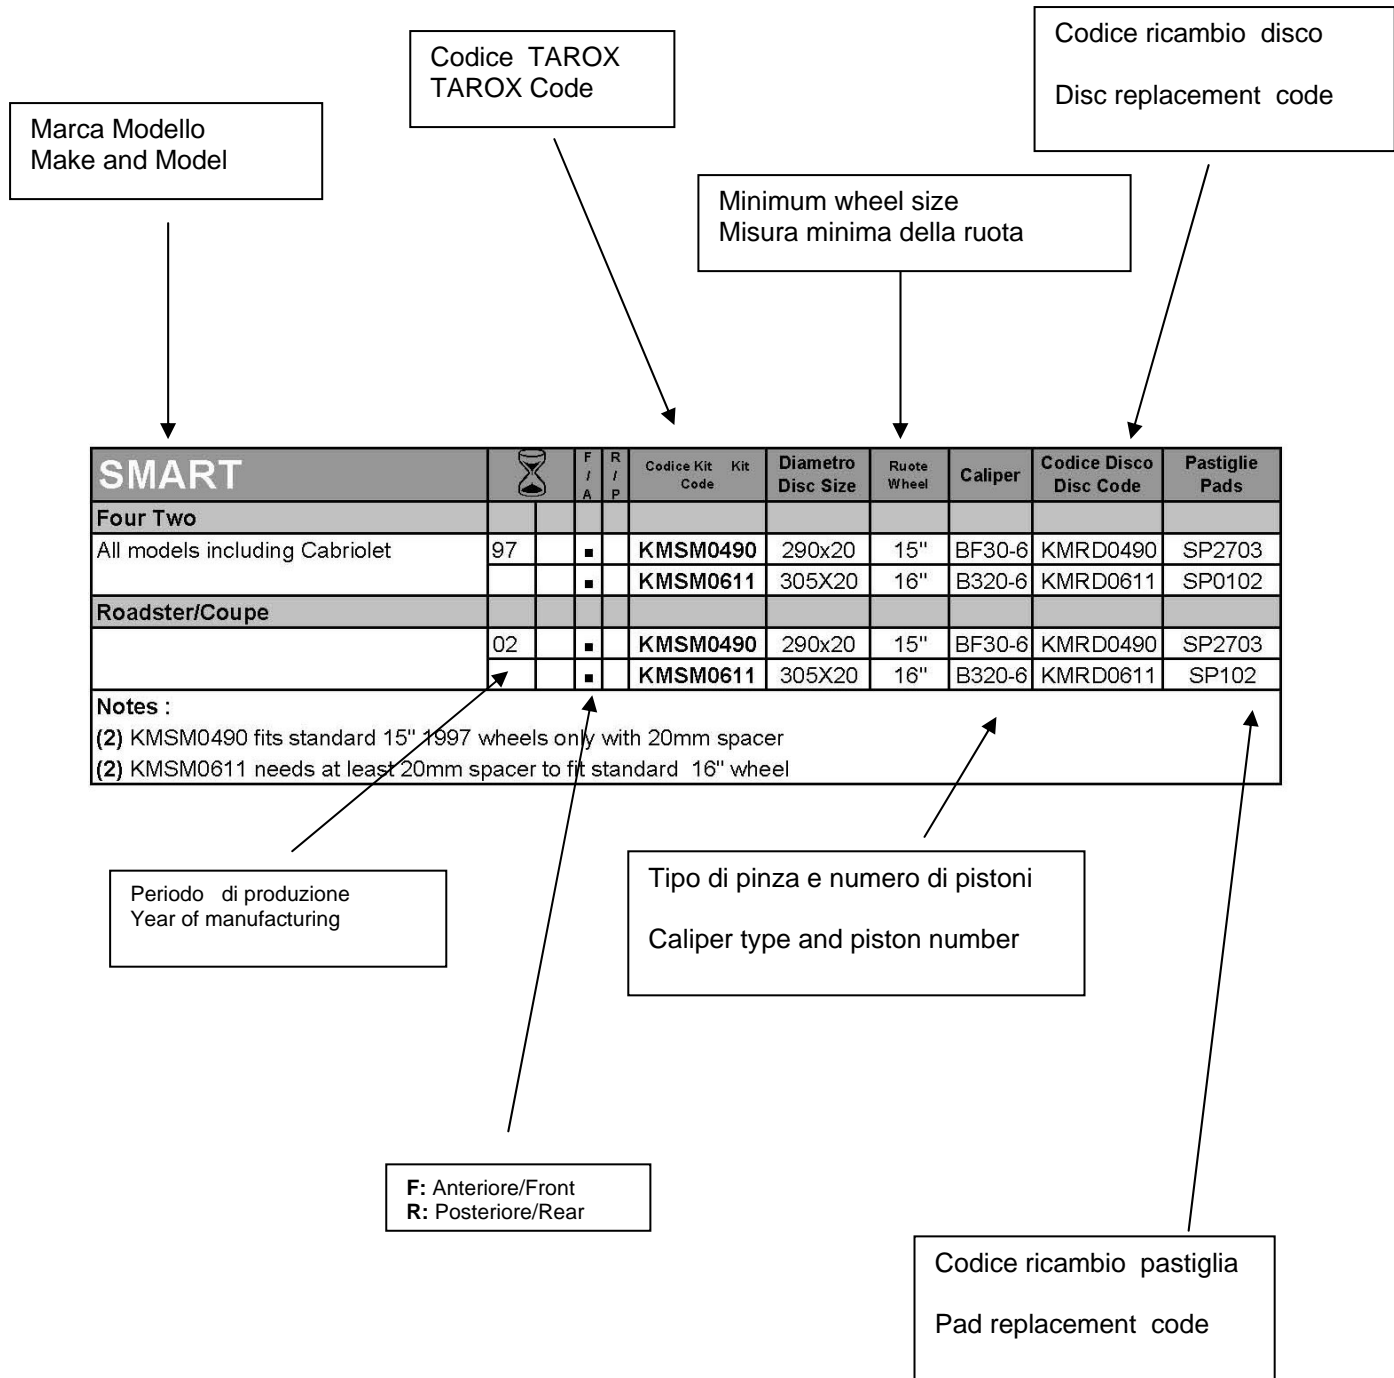

How to read this catalogue / Guida alla consultazione

SMART		F / A	R / P	Codice Kit Kit Code	Diametro Disc Size	Ruote Wheel	Caliper	Codice Disco Disc Code	Pastiglie Pads
Four Two									
All models including Cabriolet	97	■		KMSM0490	290x20	15"	BF30-6	KMRD0490	SP2703
				KMSM0611	305X20	16"	B320-6	KMRD0611	SP0102
Roadster/Coupe									
	02	■		KMSM0490	290x20	15"	BF30-6	KMRD0490	SP2703
				KMSM0611	305X20	16"	B320-6	KMRD0611	SP102
Notes : (2) KMSM0490 fits standard 15" 1997 wheels only with 20mm spacer (2) KMSM0611 needs at least 20mm spacer to fit standard 16" wheel									