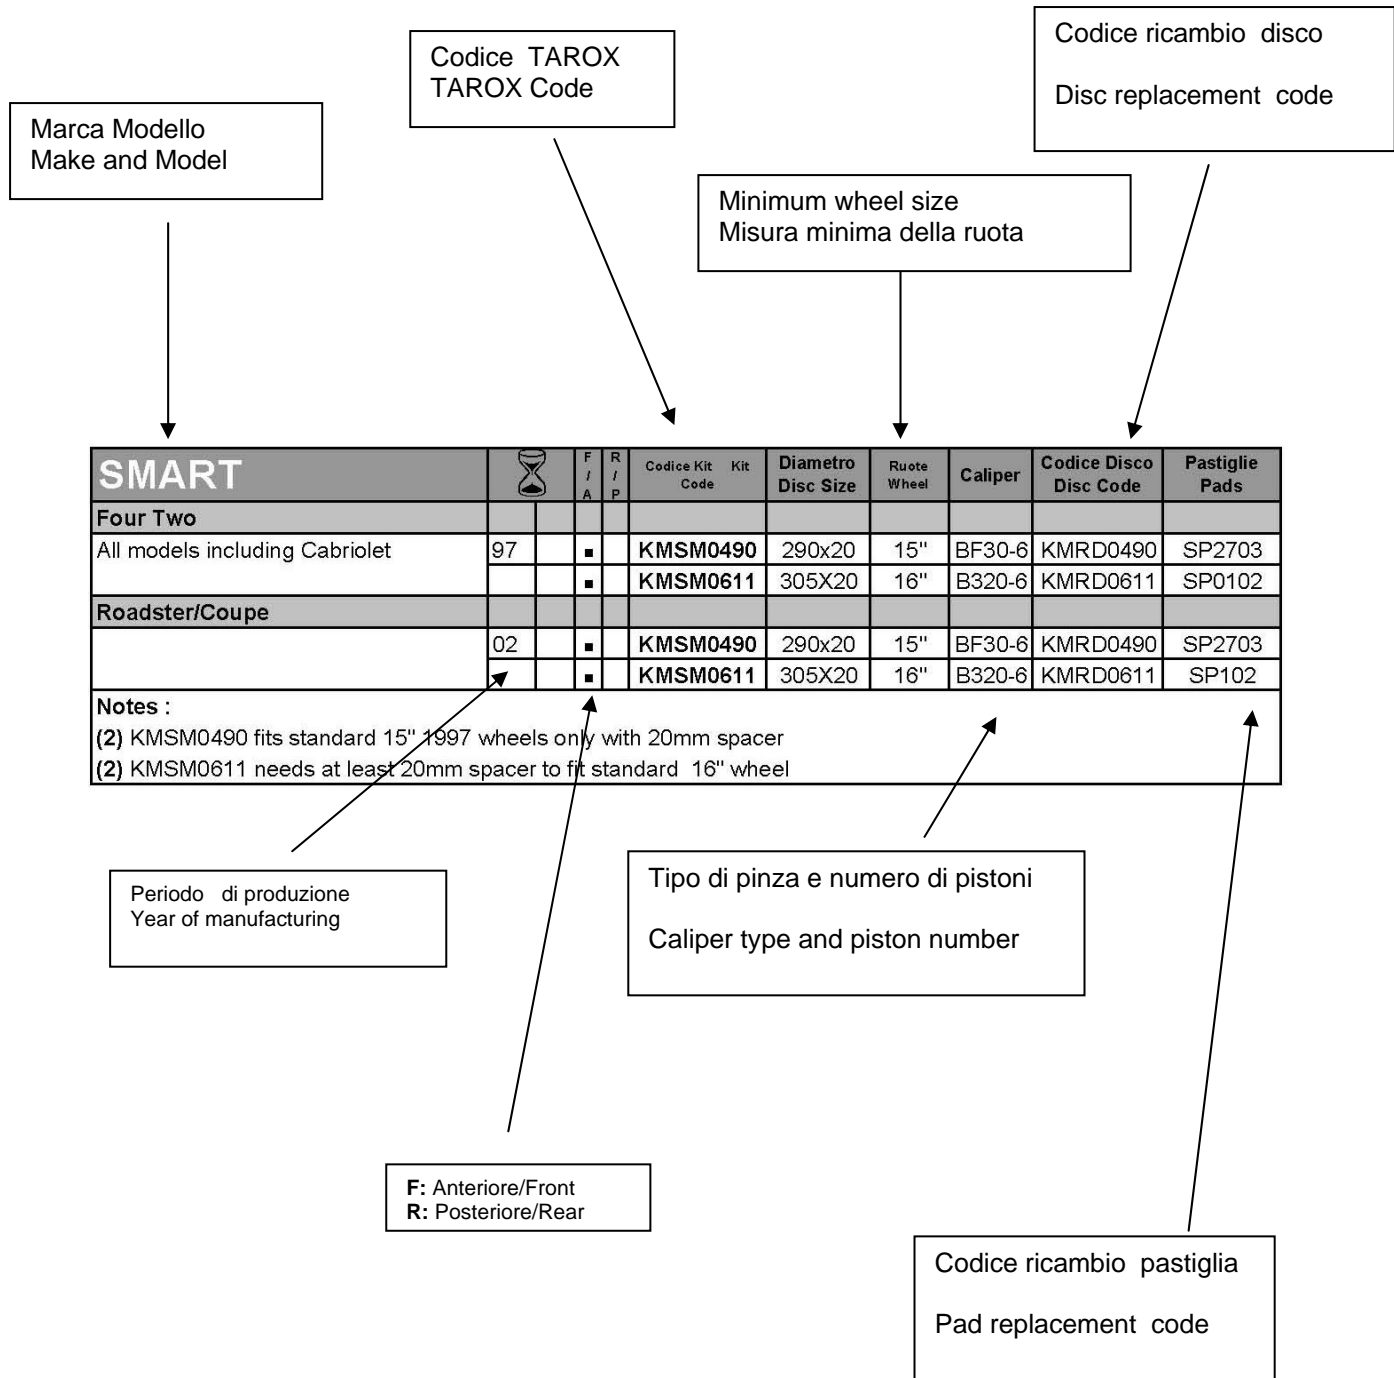

# How to read this catalogue / Guida alla consultazione

SMART		F / A	R / P	Codice Kit Kit Code	Diametro Disc Size	Ruote Wheel	Caliper	Codice Disco Disc Code	Pastiglie Pads
<b>Four Two</b>									
All models including Cabriolet	97	■		<b>KMSM0490</b>	290x20	15"	BF30-6	KMRD0490	SP2703
				<b>KMSM0611</b>	305X20	16"	B320-6	KMRD0611	SP0102
<b>Roadster/Coupe</b>									
	02	■		<b>KMSM0490</b>	290x20	15"	BF30-6	KMRD0490	SP2703
				<b>KMSM0611</b>	305X20	16"	B320-6	KMRD0611	SP102
<b>Notes :</b> (2) KMSM0490 fits standard 15" 1997 wheels only with 20mm spacer (2) KMSM0611 needs at least 20mm spacer to fit standard 16" wheel									

SUZUKI			F / A	R / P	Codice Kit Code	Kit	Diametro Disc Size	Ruote Wheel	Caliper	Codice Disco Disc Code	Pastiglie Pads
<b>Swift I (Cultus)</b>											
GTi 1.3 16v (AA34S)		89	97	■	<b>KMSZ0740</b>		300x24	16"	B32-6	KMRD0740	SP0239
<b>Swift II</b>											
All 4 stud models		05	12	■	<b>KMSZ1018</b>		310x24	17"	B32-6	KMRD1018	SP0239
<b>Swift III</b>											
1.6 Sport (ZC-32S)		12		■	<b>KMSZ1094</b>		330x26	17"	B32-6	KMRD1094	SP0239
<b>Notes :</b>											