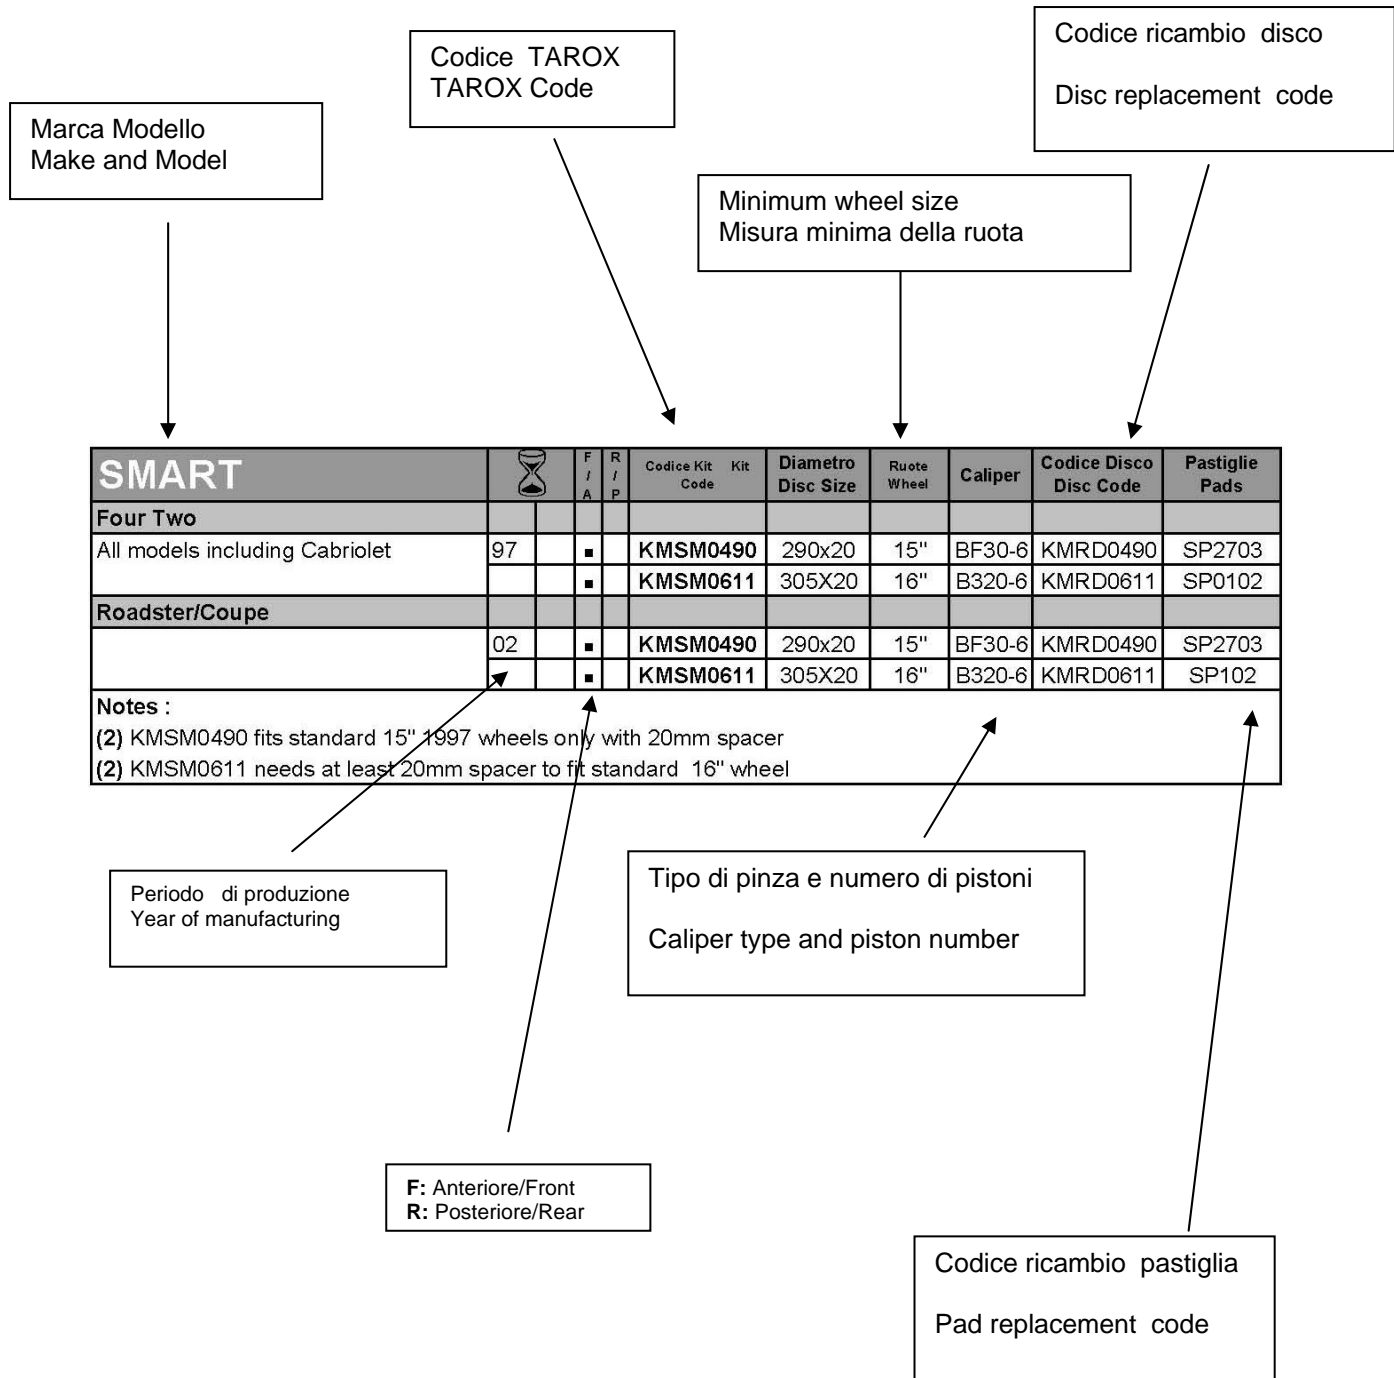

How to read this catalogue / Guida alla consultazione

SMART		F	R	Codice Kit	Kit	Diametro Disc Size	Ruote Wheel	Caliper	Codice Disco Disc Code	Pastiglie Pads
Four Two										
All models including Cabriolet	97	■		KMSM0490		290x20	15"	BF30-6	KMRD0490	SP2703
				KMSM0611		305X20	16"	B320-6	KMRD0611	SP0102
Roadster/Coupe										
	02	■		KMSM0490		290x20	15"	BF30-6	KMRD0490	SP2703
				KMSM0611		305X20	16"	B320-6	KMRD0611	SP102
Notes : (2) KMSM0490 fits standard 15" 1997 wheels only with 20mm spacer (2) KMSM0611 needs at least 20mm spacer to fit standard 16" wheel										